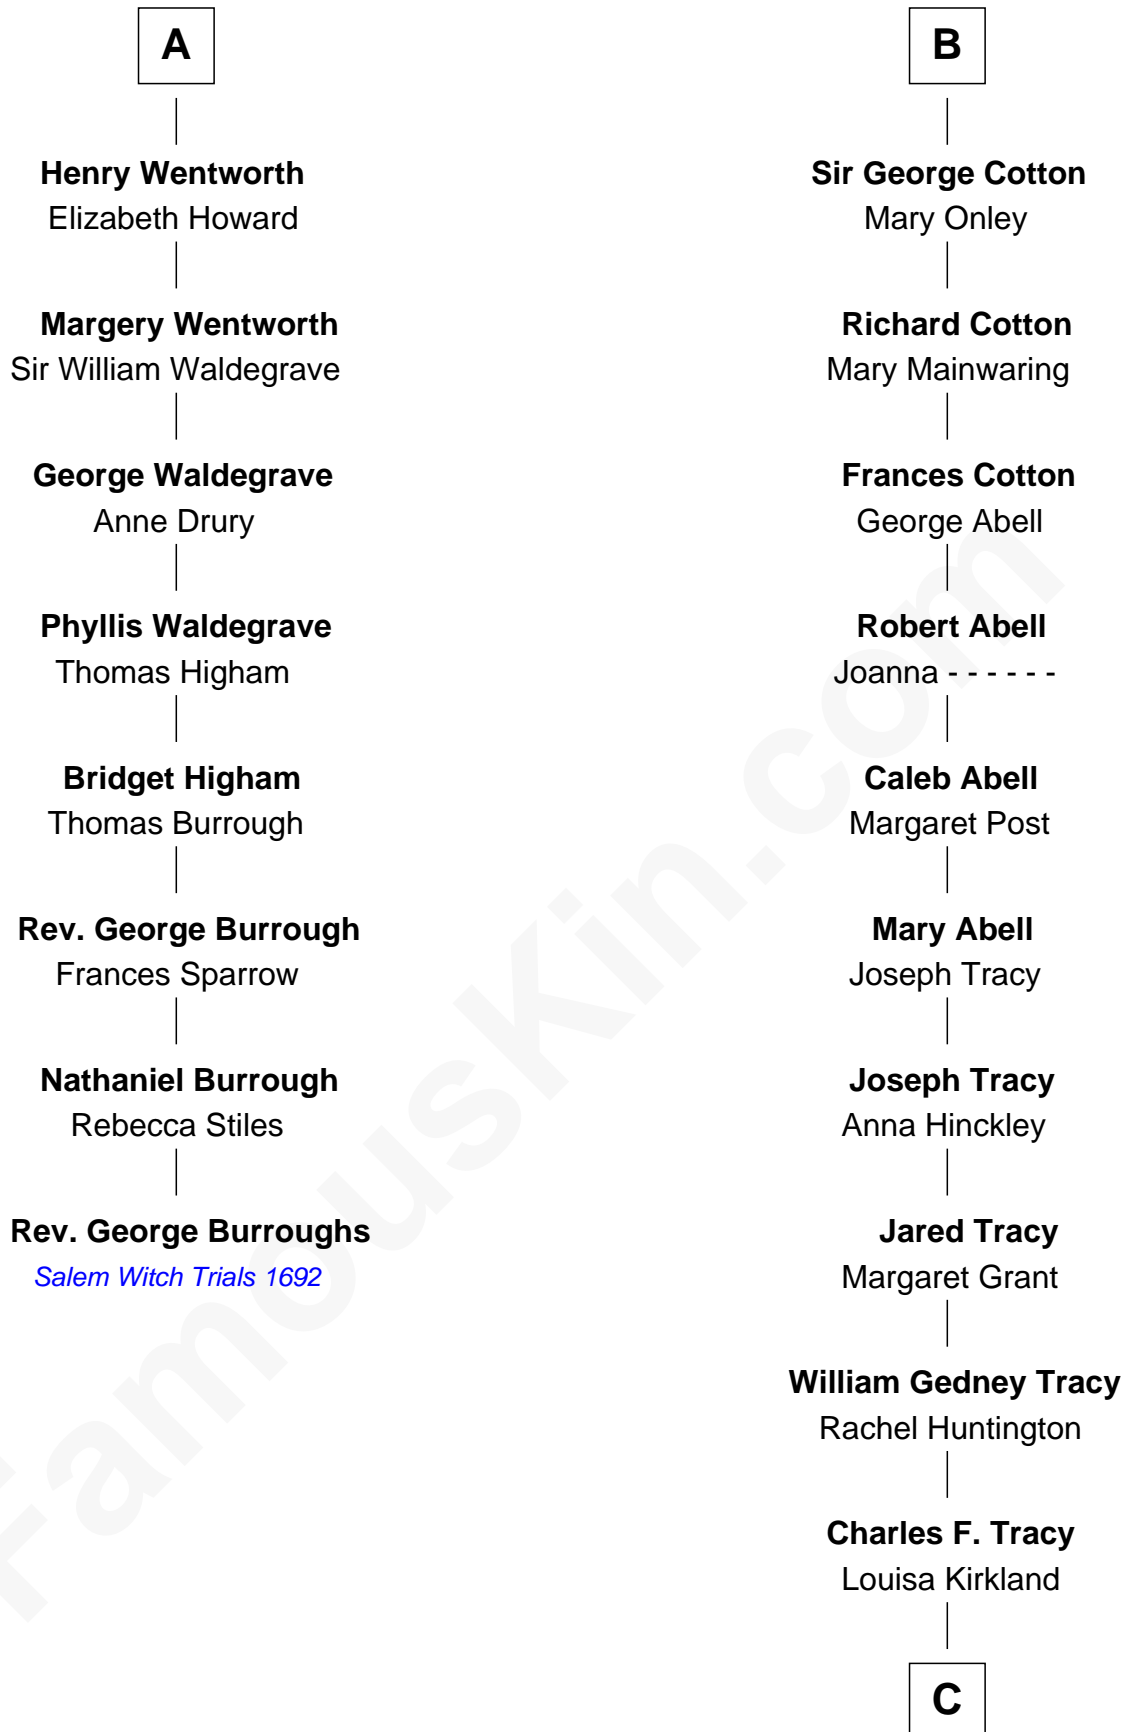

# FamousKin.com Relationship Chart of

**Rev. George Burroughs**  
*Executed for Witchcraft, Salem 1692*

14th cousin 6 times removed of

**John Adams Morgan**  
*1952 Olympic Sailing Gold Medalist*

**Sir William de Ferrers**

**John Deincourt**  
-----

**Thomas de Berkeley**  
Katherine de Clyvedon

**Sir William Deincourt**  
Milicent la Zouche

**Sir John Berkeley**  
Elizabeth Betteshorne

**Margaret Deincourt**  
Sir Robert de Tibetot

**Elizabeth Berkeley**  
Sir John Sutton

**Elizabeth de Tibetot**  
Sir Philip le Despencer

**Jane Sutton**  
Thomas Mainwaring

**Margery Despencer**  
Sir Roger Wentworth

**Cecily Mainwaring**  
John Cotton

**A**

**B**

C

Frances Louisa Tracy

John Pierpont Morgan

John Pierpont Morgan

Jane Norton Grew

Henry Sturgis Morgan