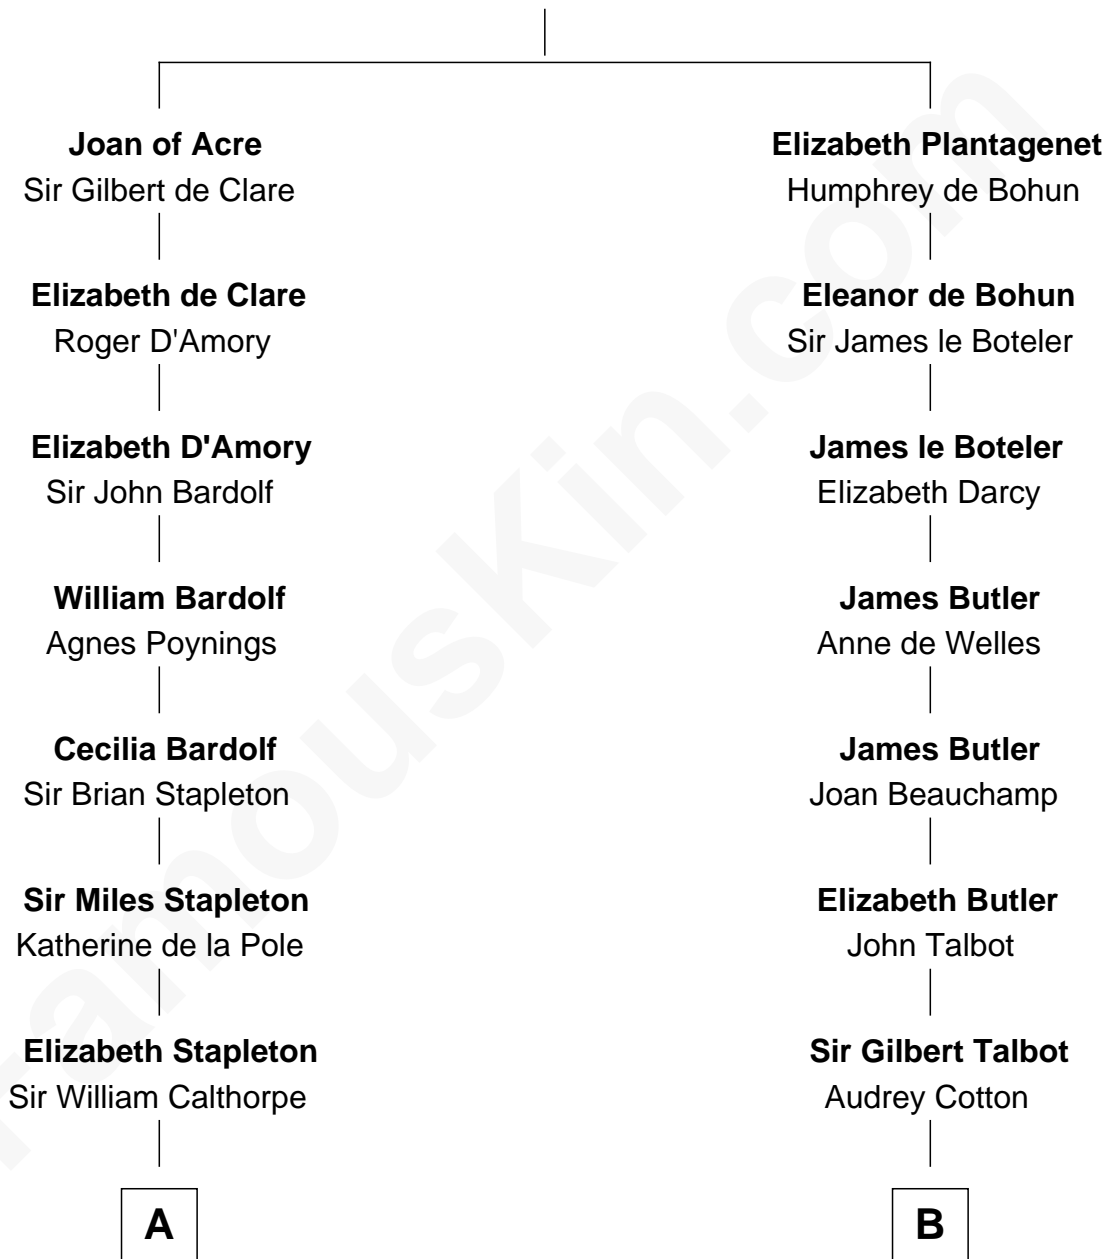

FamousKin.com

Relationship Chart of

Rev. George Burroughs

Executed for Witchcraft, Salem 1692

13th cousin 7 times removed of

Queen Elizabeth II

Queen of the United Kingdom

King Edward I
Eleanor of Castile

C

—
Claude Bowes-Lyon

Frances Dora Smith

—
Claude George Bowes-Lyon

Cecilia Nina Cavendish-Bentinck

—
Elizabeth Bowes-Lyon

George VI, King of the United Kingdom

—
Queen Elizabeth II

Queen of the United Kingdom