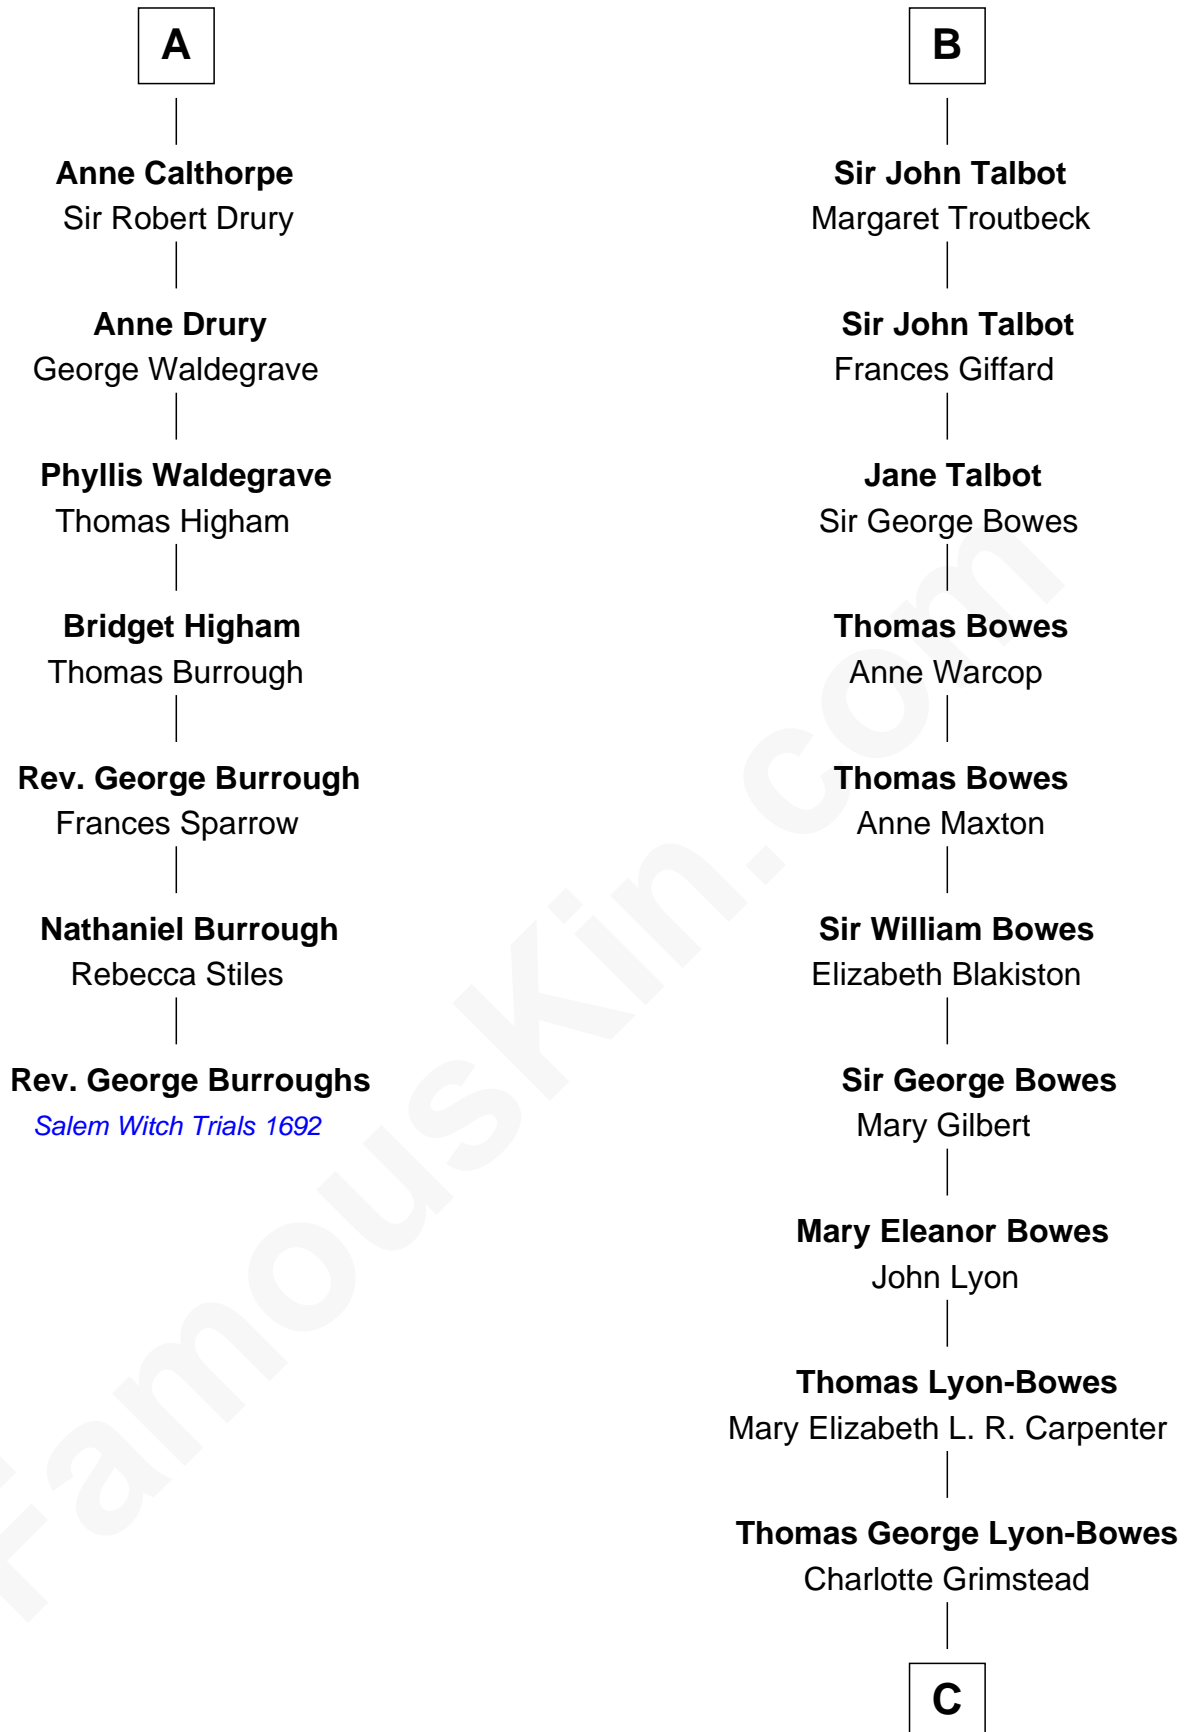

FamousKin.com

Relationship Chart of

Rev. George Burroughs

Executed for Witchcraft, Salem 1692

13th cousin 7 times removed of

Queen Elizabeth II

Queen of the United Kingdom

King Edward I
Eleanor of Castile

C

—
Claude Bowes-Lyon

Frances Dora Smith

—
Claude George Bowes-Lyon

Cecilia Nina Cavendish-Bentinck

—
Elizabeth Bowes-Lyon

George VI, King of the United Kingdom

—
Queen Elizabeth II

Queen of the United Kingdom