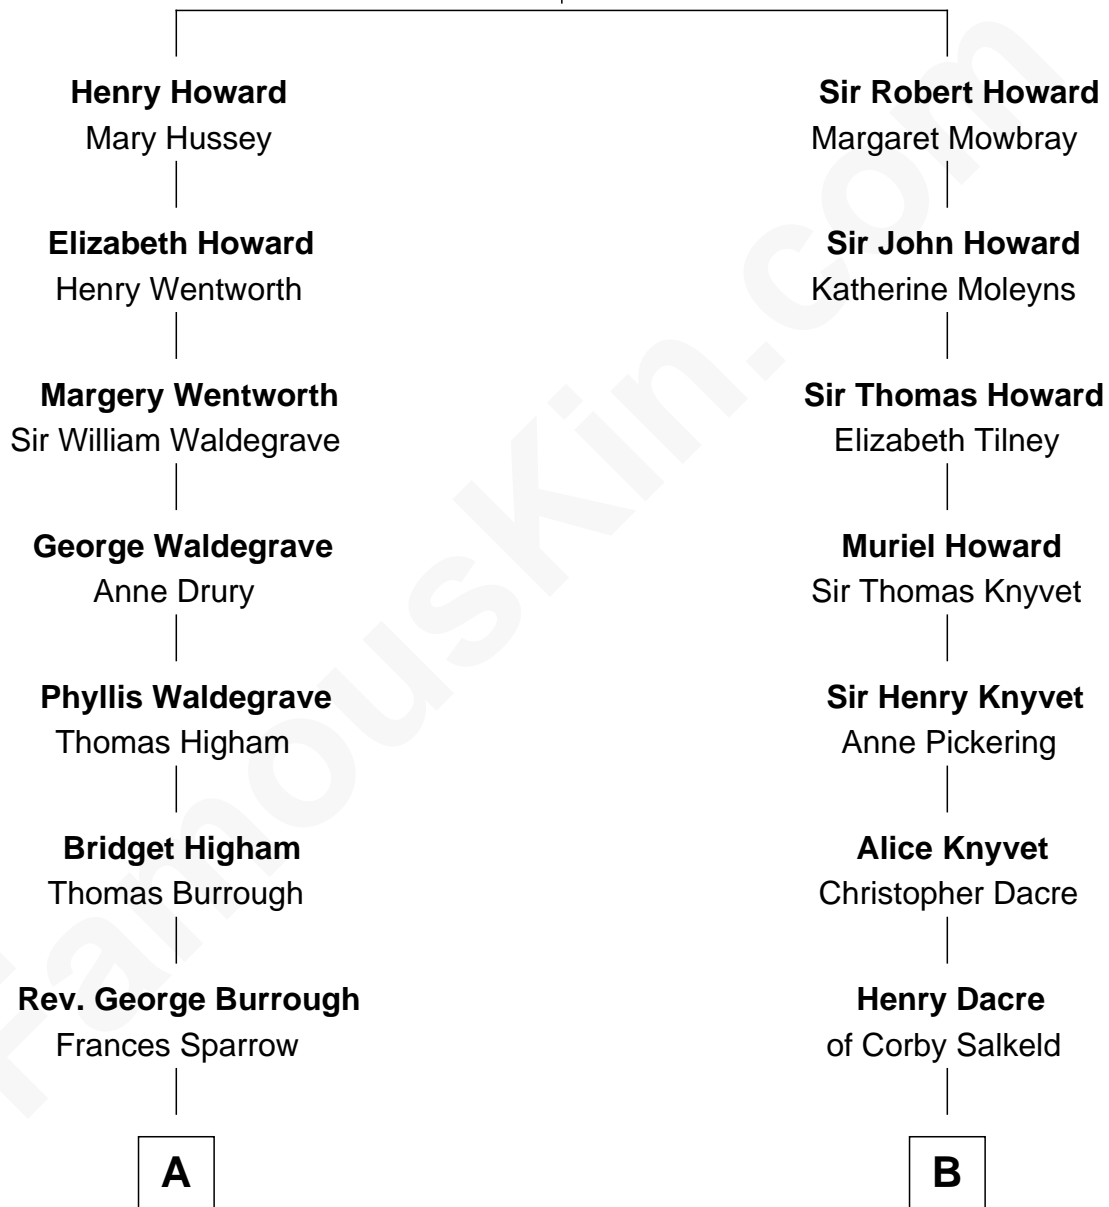

# FamousKin.com Relationship Chart of

**Rev. George Burroughs**  
*Executed for Witchcraft, Salem 1692*

8th cousin 9 times removed of

**Tilda Swinton**  
*Movie Actress*

**Sir John Howard**  
Alice Tendring

Tilda Swinton photo by [Nicolas Genin](#) (CC BY-SA 2.0)