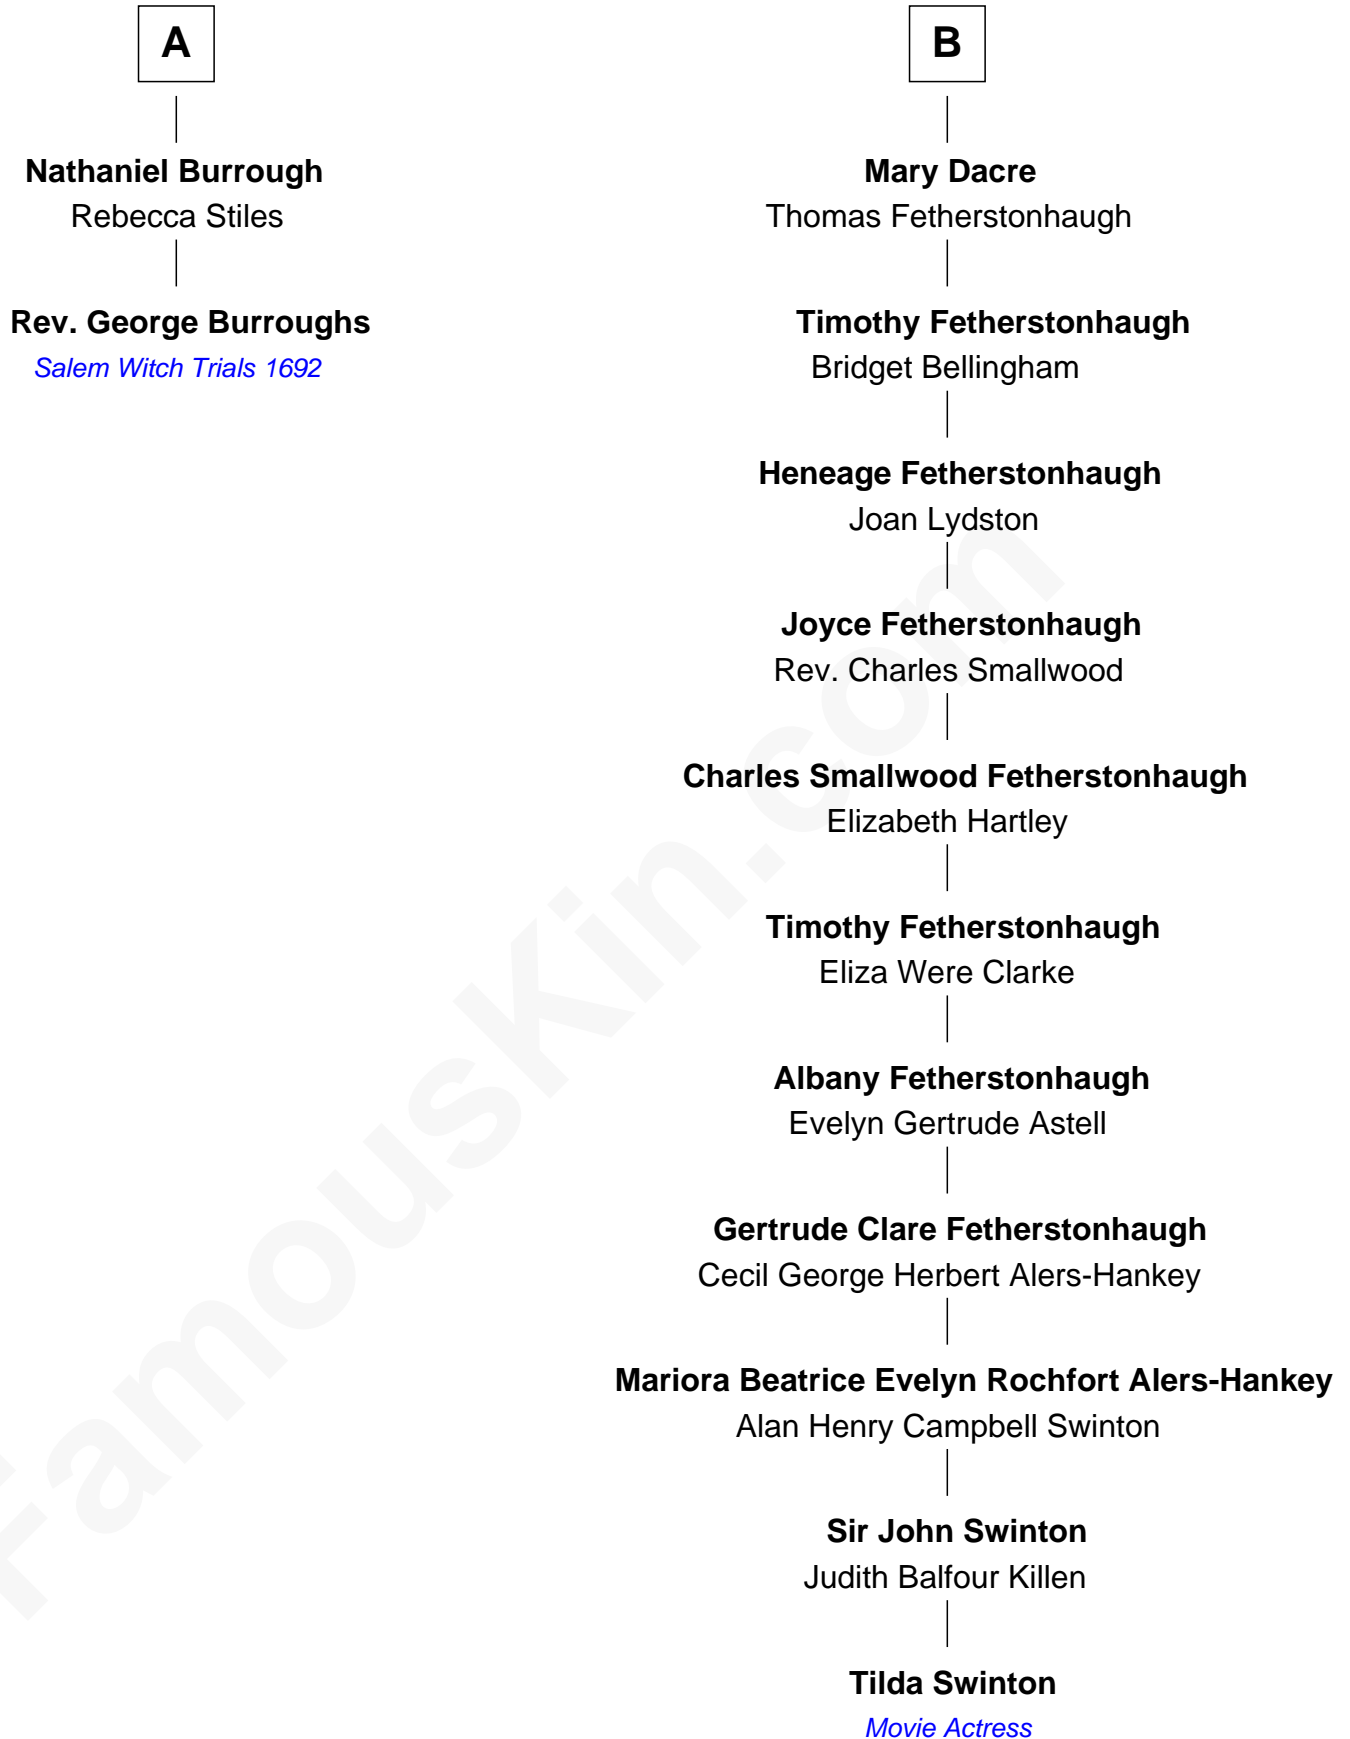

# FamousKin.com Relationship Chart of

**Rev. George Burroughs**  
*Executed for Witchcraft, Salem 1692*

8th cousin 9 times removed of

**Tilda Swinton**  
*Movie Actress*

**Sir John Howard**  
Alice Tendring

Tilda Swinton photo by [Nicolas Genin](#) (CC BY-SA 2.0)