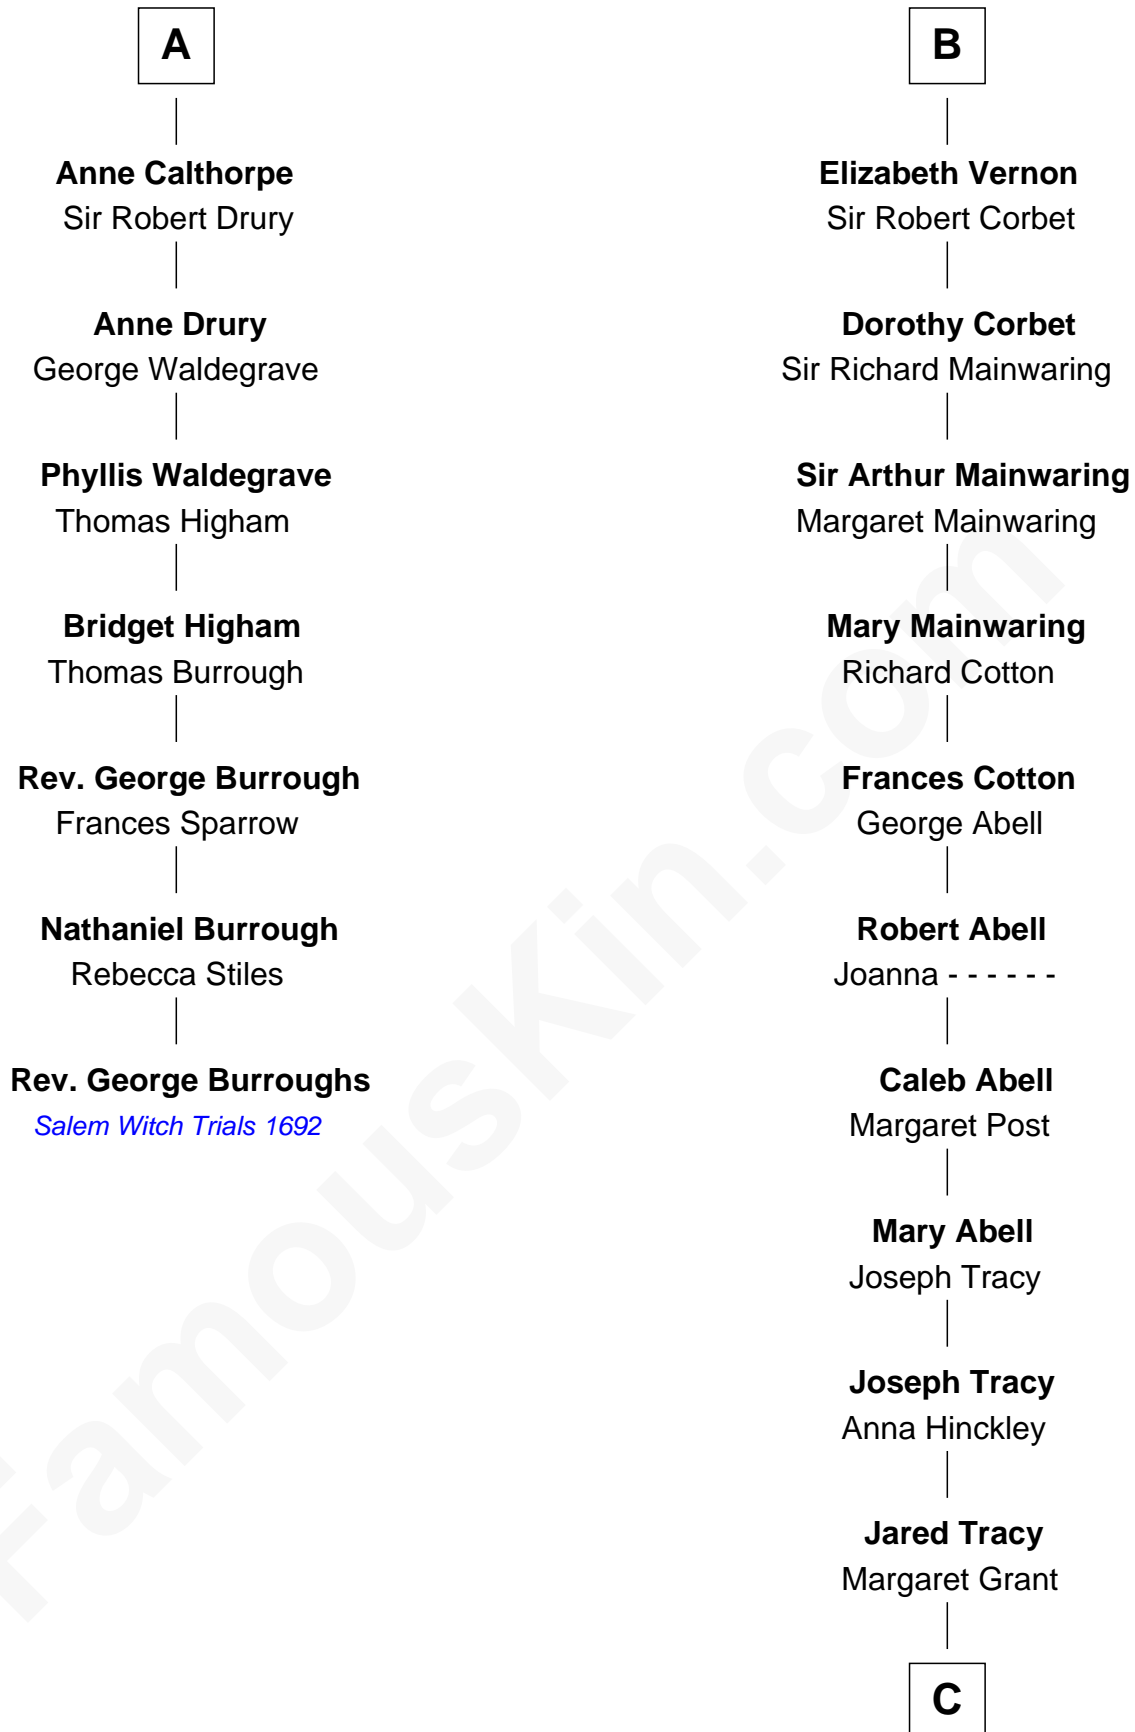

FamousKin.com

Relationship Chart of

Rev. George Burroughs

Executed for Witchcraft, Salem 1692

13th cousin 8 times removed of

Henry Sturgis Morgan

Co-Founder of Morgan Stanley

King Edward I
Eleanor of Castile

Joan of Acre
Sir Gilbert de Clare

Elizabeth de Clare
Roger D'Amory

Elizabeth D'Amory
Sir John Bardolf

William Bardolf
Agnes Poynings

Cecilia Bardolf
Sir Brian Stapleton

Sir Miles Stapleton
Katherine de la Pole

Elizabeth Stapleton
Sir William Calthorpe

A

Elizabeth Plantagenet
Humphrey de Bohun

Eleanor de Bohun
Sir James le Boteler

James le Boteler
Elizabeth Darcy

James Butler
Anne de Welles

James Butler
Joan Beauchamp

Elizabeth Butler
John Talbot

Ann Talbot
Sir Henry Vernon

B

C

William Gedney Tracy

Rachel Huntington

Charles F. Tracy

Louisa Kirkland