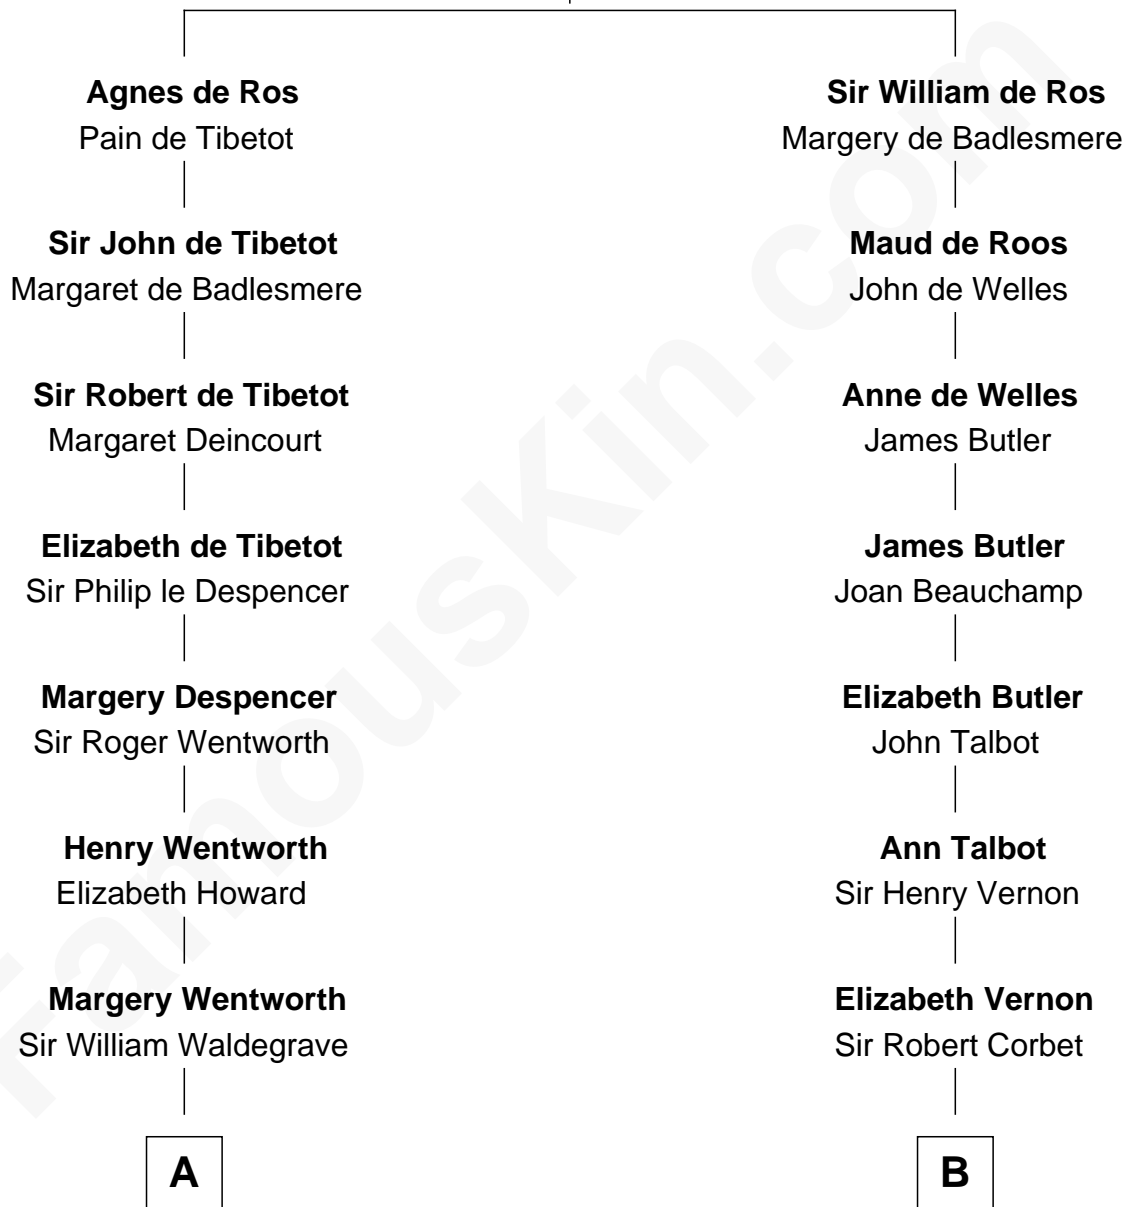

## Relationship Chart of

**Rev. George Burroughs**  
*Executed for Witchcraft, Salem 1692*

12th cousin 8 times removed of

**Henry Sturgis Morgan**  
*Co-Founder of Morgan Stanley*

**William de Ros**  
 Maude de Vaux

**C**

**Charles F. Tracy**

Louisa Kirkland

**Frances Louisa Tracy**

John Pierpont Morgan

**John Pierpont Morgan**

Jane Norton Grew

**Henry Sturgis Morgan**