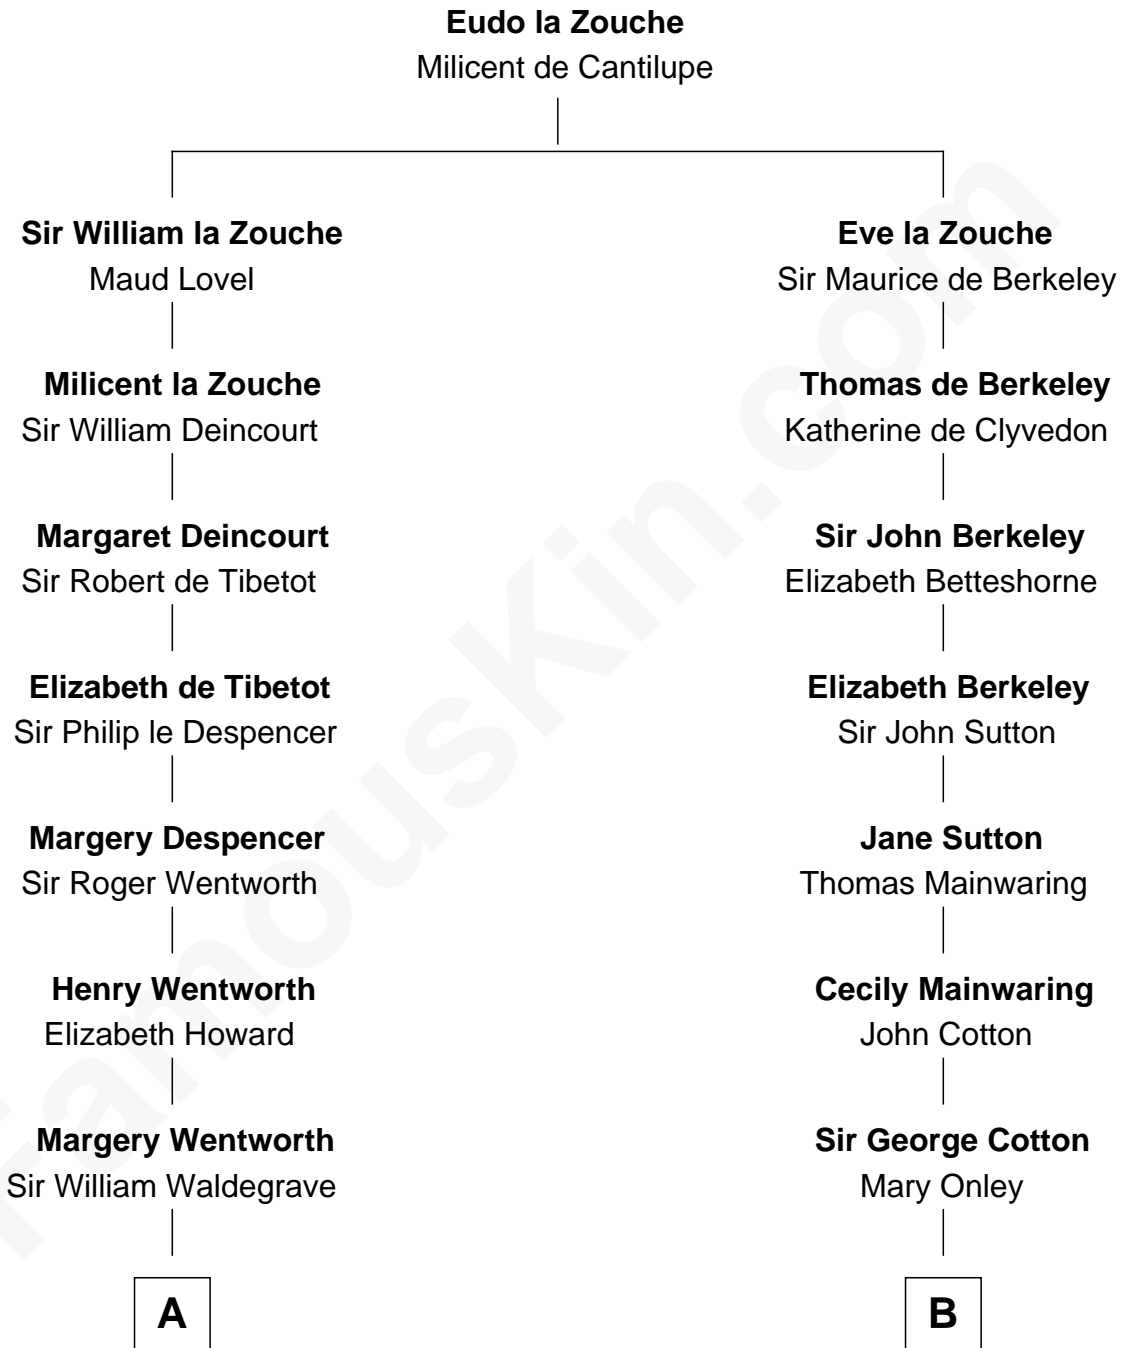

FamousKin.com

Relationship Chart of

Rev. George Burroughs
Executed for Witchcraft, Salem 1692

12th cousin 6 times removed of

Henry Sturgis Morgan
Co-Founder of Morgan Stanley

C

John Pierpont Morgan

Jane Norton Grew