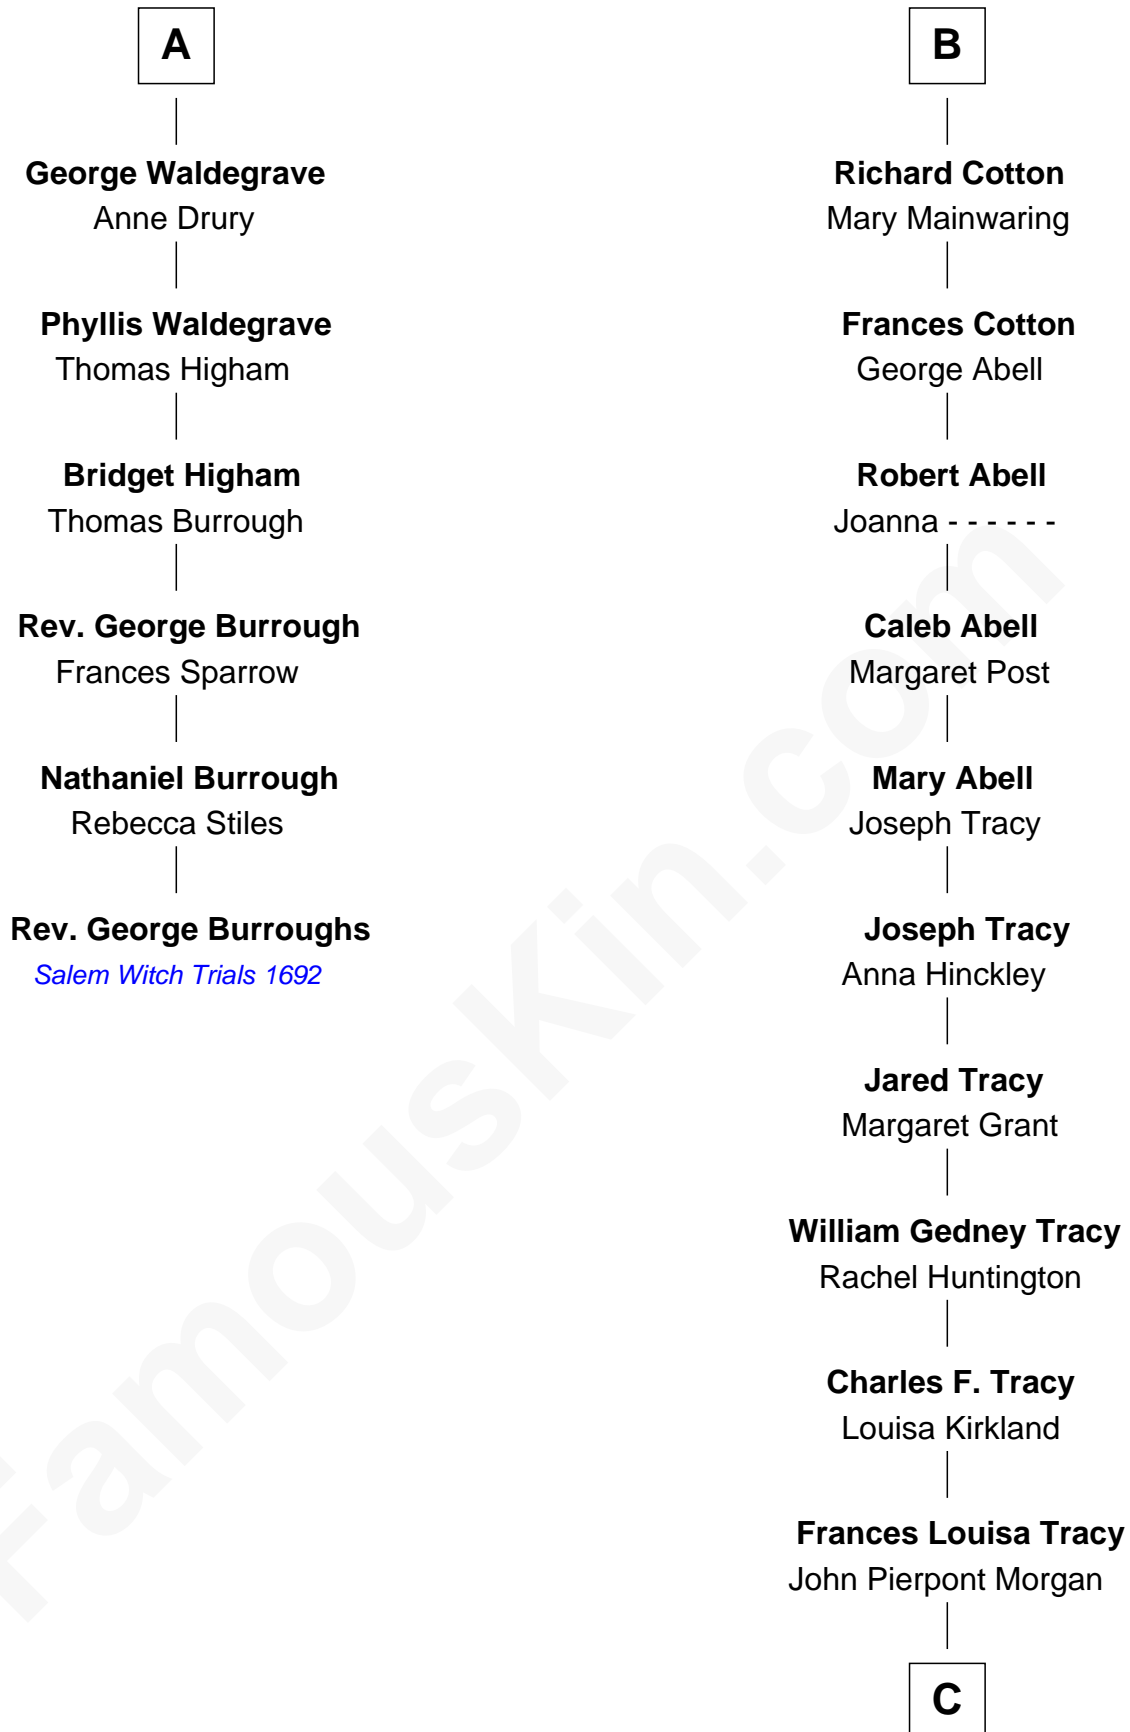

FamousKin.com

Relationship Chart of

Rev. George Burroughs
Executed for Witchcraft, Salem 1692

12th cousin 6 times removed of

Henry Sturgis Morgan
Co-Founder of Morgan Stanley

C

John Pierpont Morgan

Jane Norton Grew