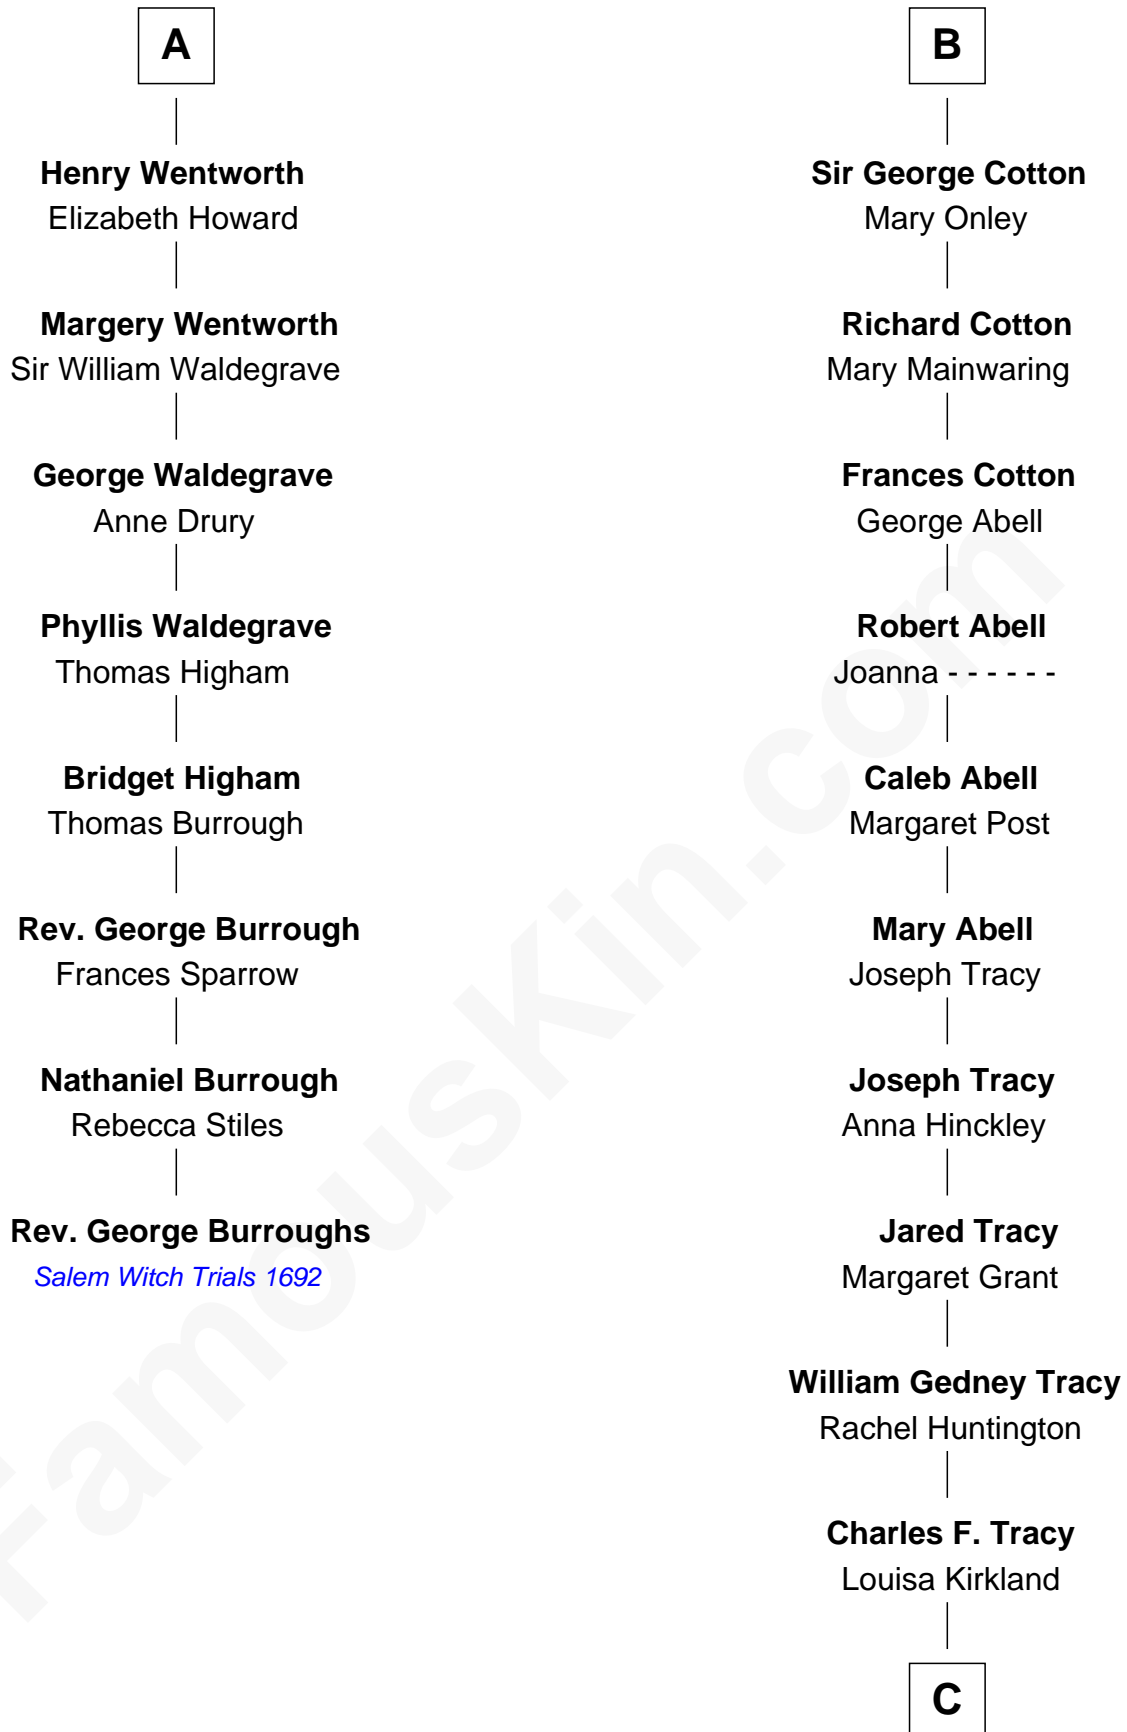

FamousKin.com

Relationship Chart of

Rev. George Burroughs

Executed for Witchcraft, Salem 1692

14th cousin 5 times removed of

Henry Sturgis Morgan

Co-Founder of Morgan Stanley

Sir William de Ferrers

John Deincourt

Thomas de Berkeley
Katherine de Clyvedon

Sir William Deincourt
Milicent la Zouche

Sir John Berkeley
Elizabeth Betteshorne

Margaret Deincourt
Sir Robert de Tibetot

Elizabeth Berkeley
Sir John Sutton

Elizabeth de Tibetot
Sir Philip le Despencer

Jane Sutton
Thomas Mainwaring

Margery Despencer
Sir Roger Wentworth

Cecily Mainwaring
John Cotton

A

B

C

—
Frances Louisa Tracy