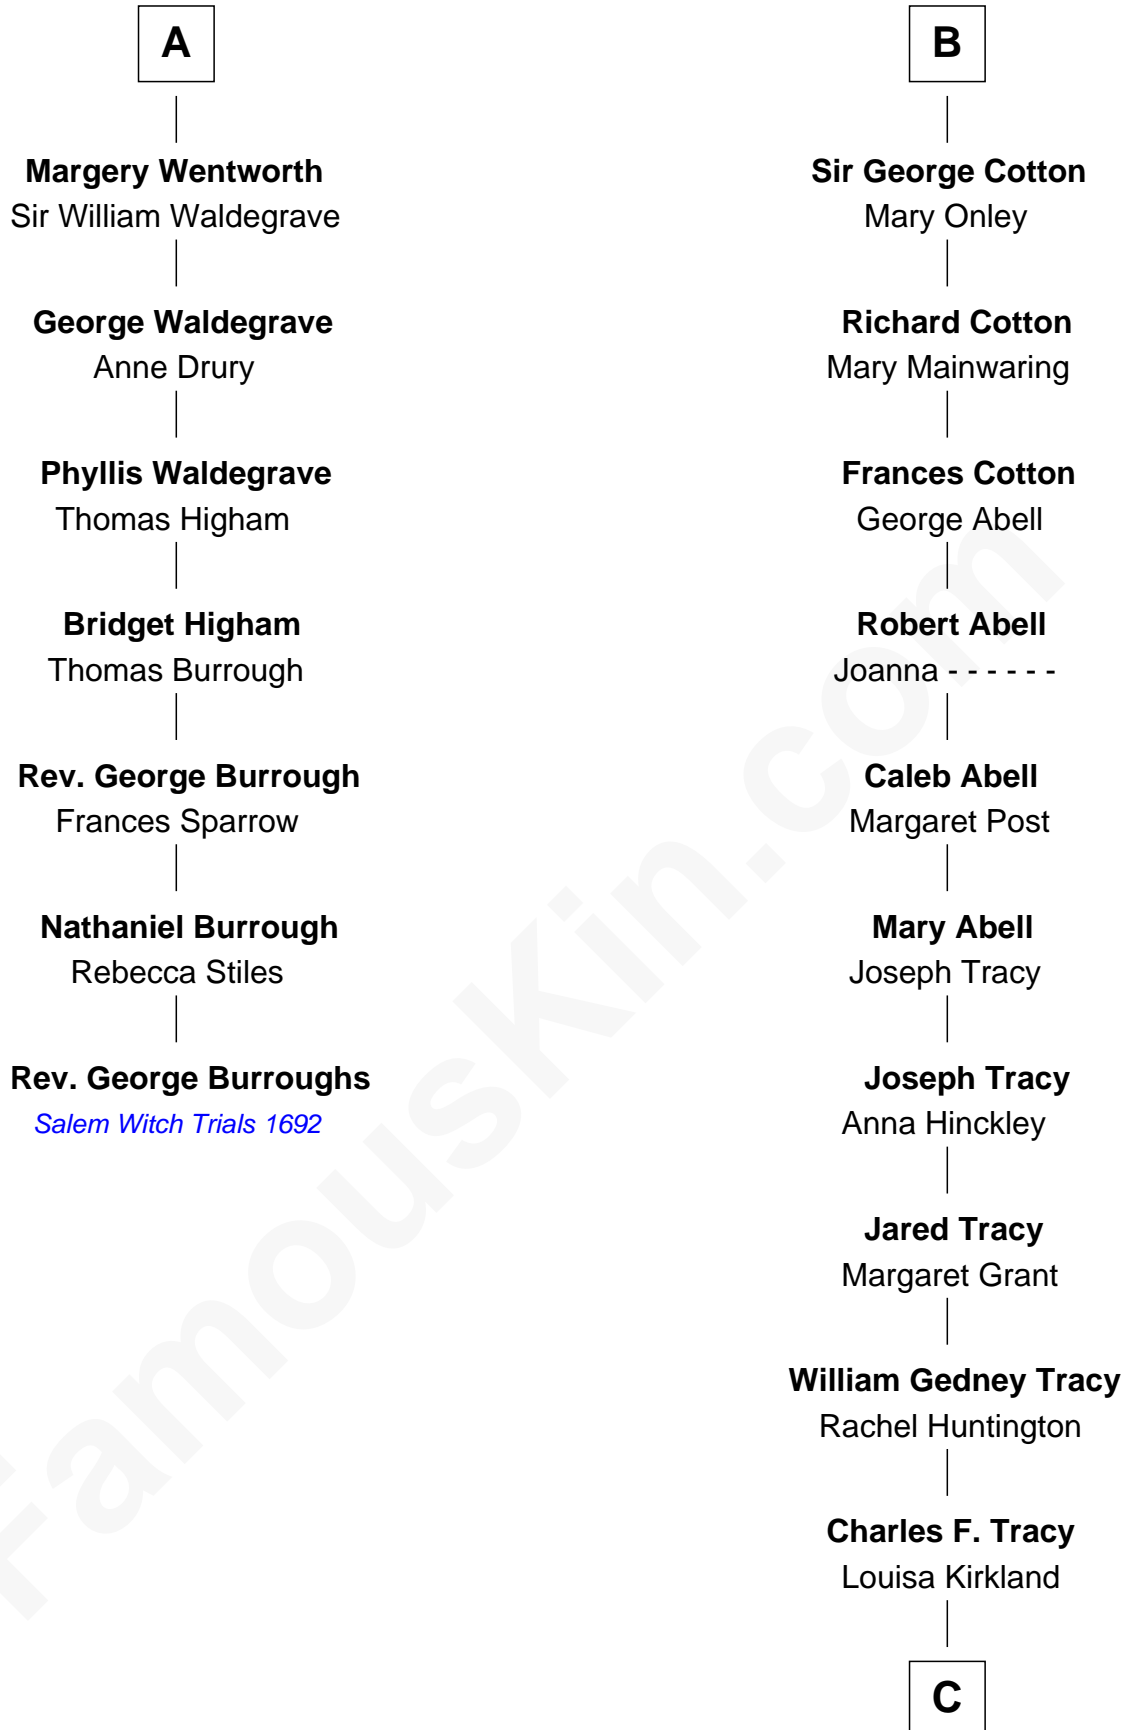

FamousKin.com
Relationship Chart of
Rev. George Burroughs

Executed for Witchcraft, Salem 1692

13th cousin 6 times removed of

Henry Sturgis Morgan

Co-Founder of Morgan Stanley

Sir William de Cantilupe

Eve de Braiose

Milicent de Cantilupe

Eudo la Zouche

Sir William la Zouche

Maud Lovel

Milicent la Zouche

Sir William Deincourt

Margaret Deincourt

Sir Robert de Tibetot

Elizabeth de Tibetot

Sir Philip le Despencer

Margery Despencer

Sir Roger Wentworth

Henry Wentworth

Elizabeth Howard

A

Milicent de Cantilupe

Sir John Sutton

Jane Sutton

Thomas Mainwaring

Cecily Mainwaring

John Cotton

B

C

—
Frances Louisa Tracy
John Pierpont Morgan