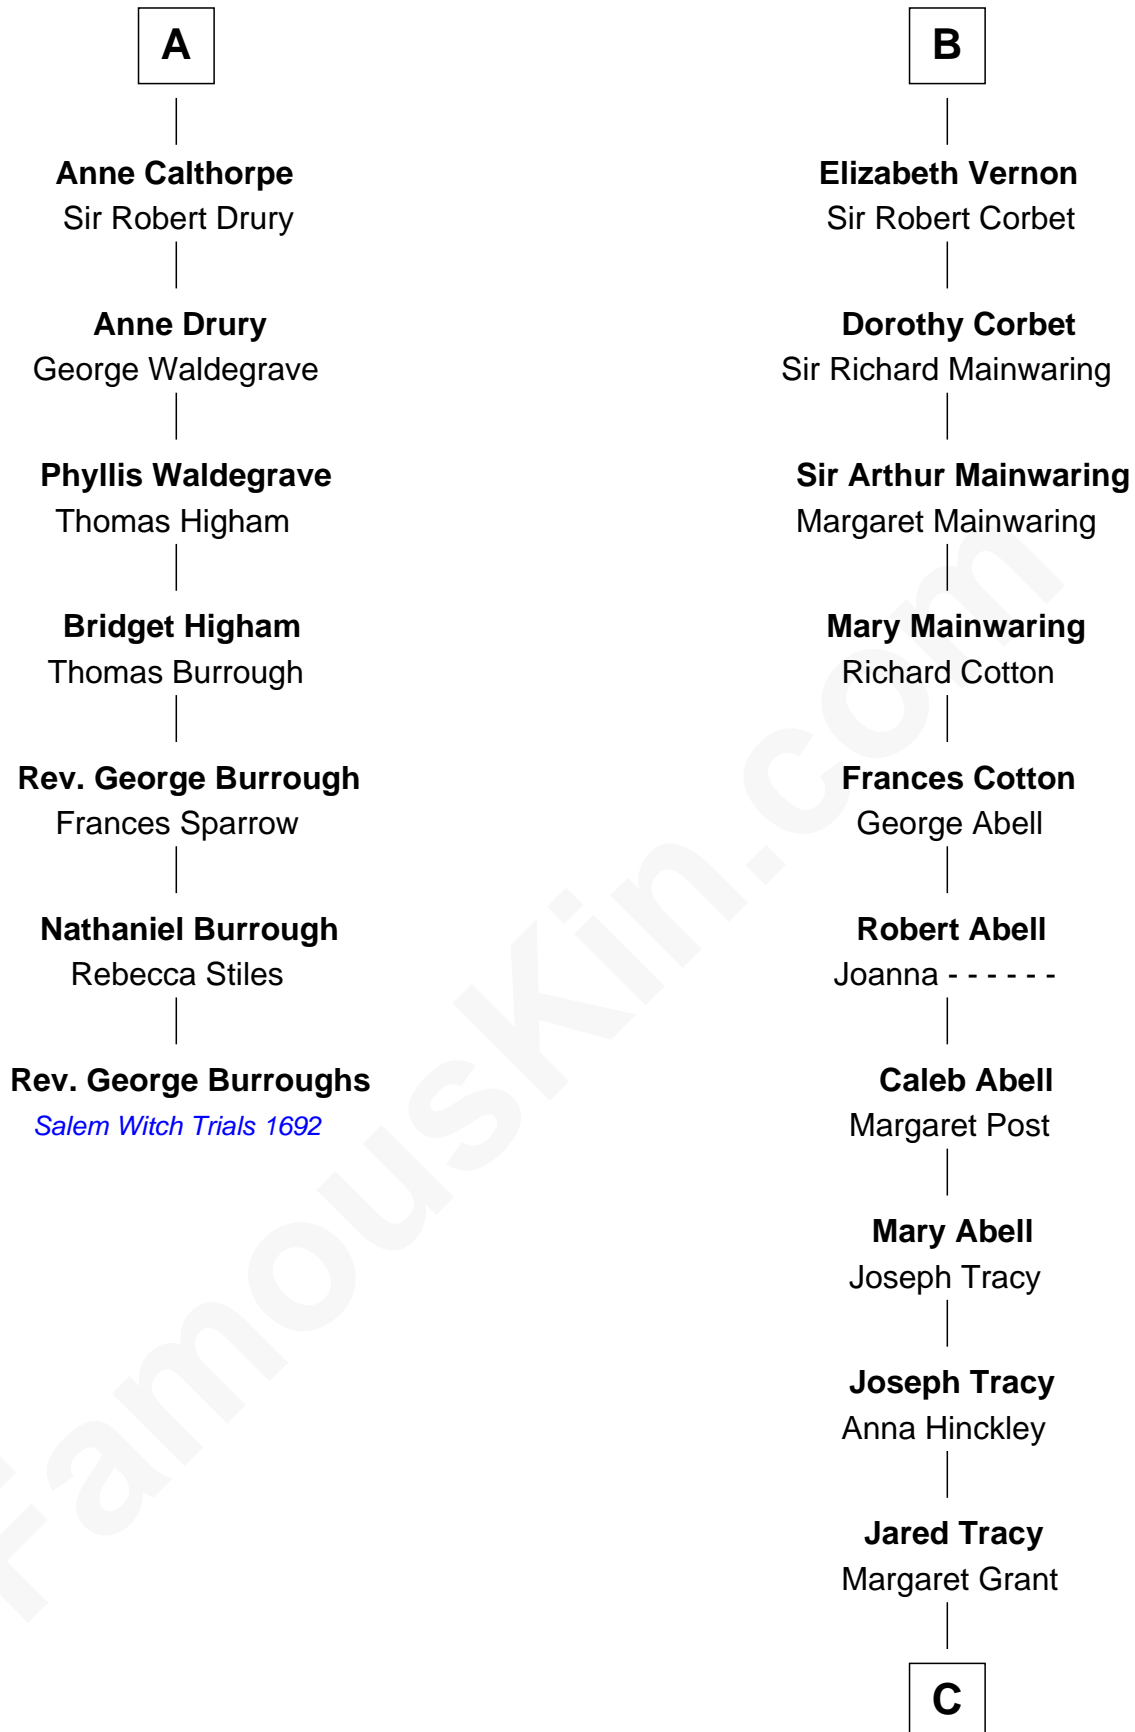

FamousKin.com

Relationship Chart of

Rev. George Burroughs

Executed for Witchcraft, Salem 1692

13th cousin 7 times removed of

J.P. Morgan, Jr.

American Banker and Philanthropist

C

William Gedney Tracy

Rachel Huntington

Charles F. Tracy

Louisa Kirkland

Frances Louisa Tracy

John Pierpont Morgan

J.P. Morgan, Jr.

American Banker and Philanthropist