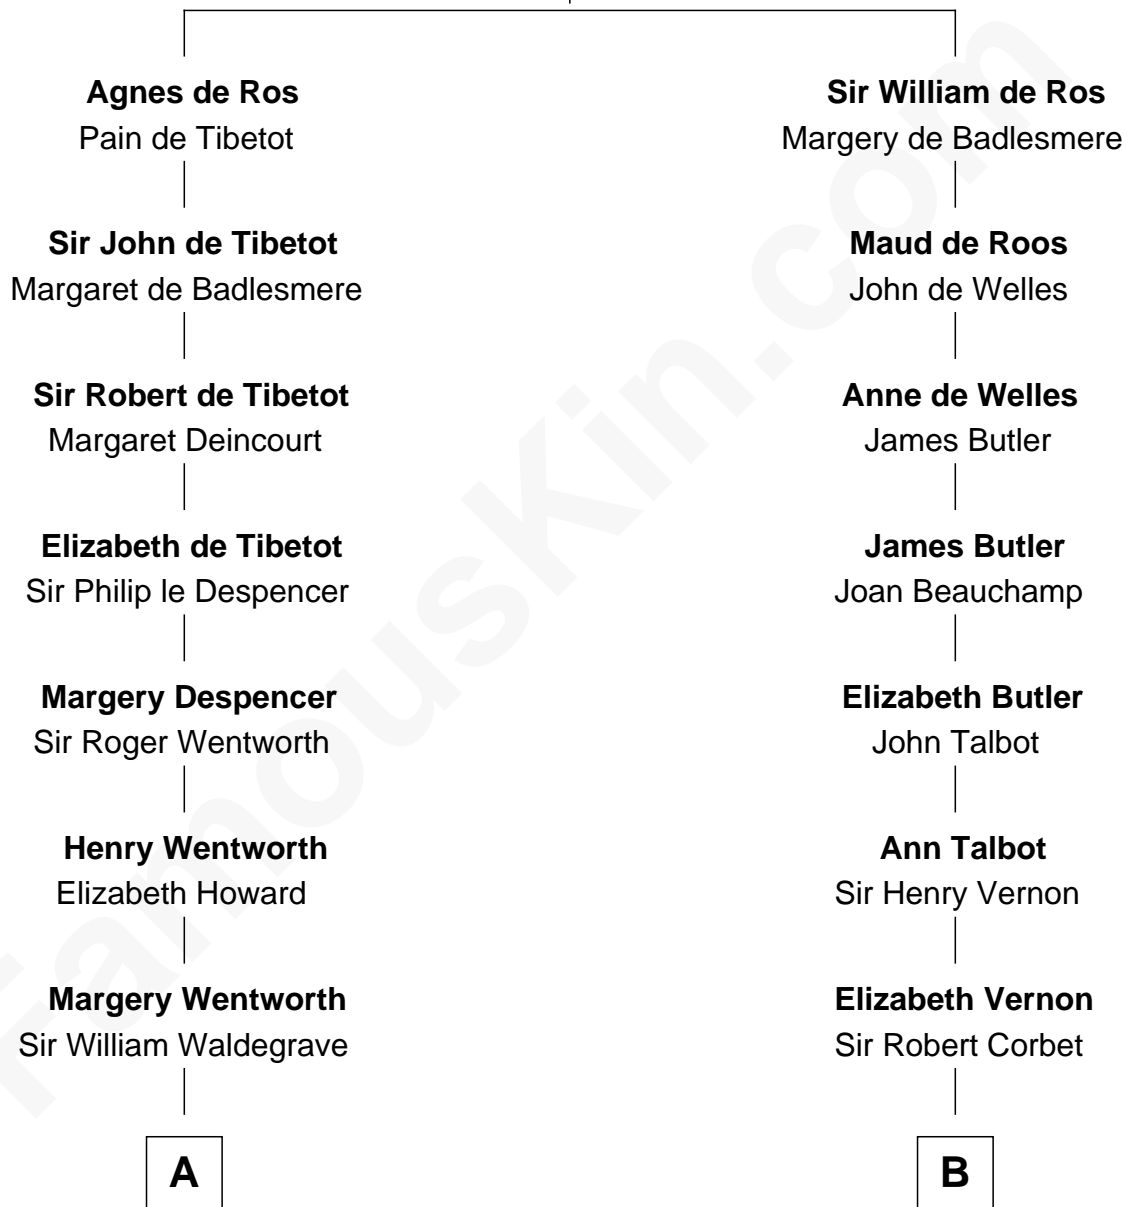

FamousKin.com
Relationship Chart of
Rev. George Burroughs

Executed for Witchcraft, Salem 1692

12th cousin 7 times removed of

J.P. Morgan, Jr.

American Banker and Philanthropist

William de Ros
 Maude de Vaux

C

Charles F. Tracy

Louisa Kirkland

Frances Louisa Tracy

John Pierpont Morgan

J.P. Morgan, Jr.

American Banker and Philanthropist

FamousKin.com