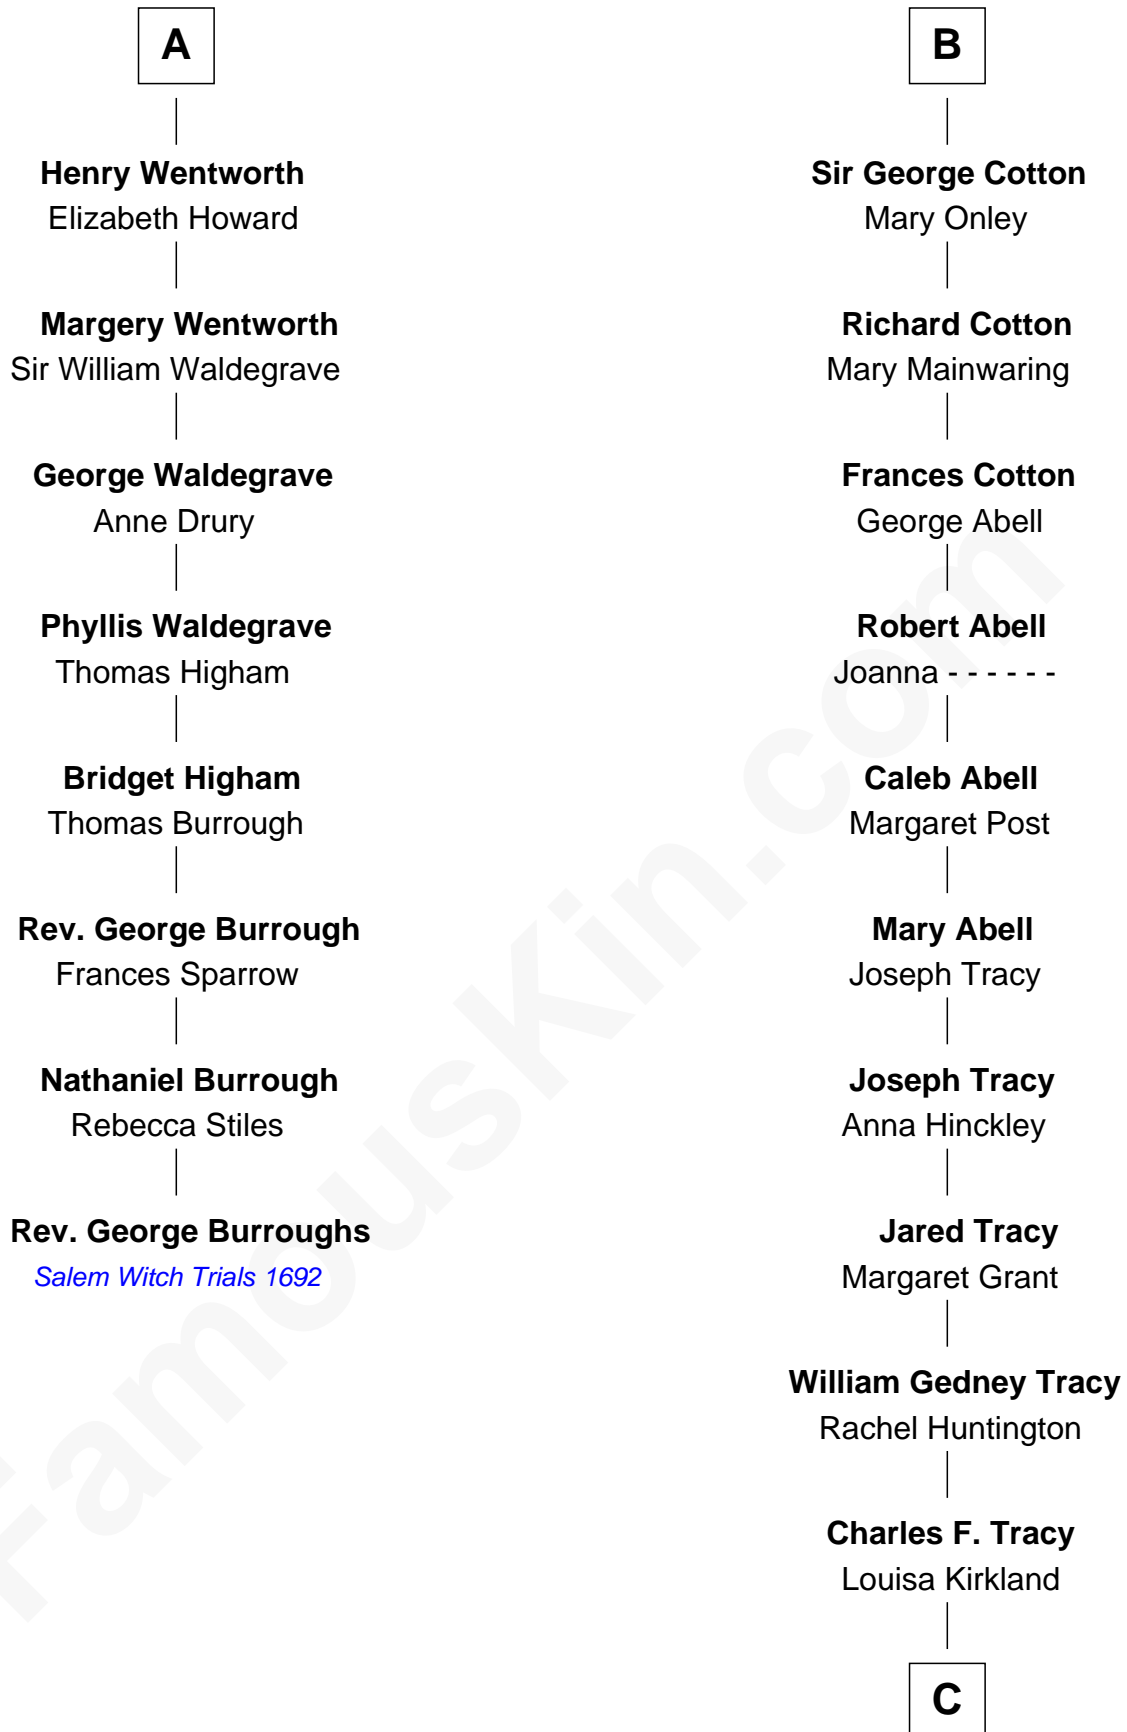

FamousKin.com

Relationship Chart of

Rev. George Burroughs

Executed for Witchcraft, Salem 1692

14th cousin 4 times removed of

J.P. Morgan, Jr.

American Banker and Philanthropist

Sir William de Ferrers

John Deincourt

Thomas de Berkeley
Katherine de Clyvedon

Sir William Deincourt
Milicent la Zouche

Sir John Berkeley
Elizabeth Betteshorne

Margaret Deincourt
Sir Robert de Tibetot

Elizabeth Berkeley
Sir John Sutton

Elizabeth de Tibetot
Sir Philip le Despencer

Jane Sutton
Thomas Mainwaring

Margery Despencer
Sir Roger Wentworth

Cecily Mainwaring
John Cotton

A

B

C

Frances Louisa Tracy
John Pierpont Morgan