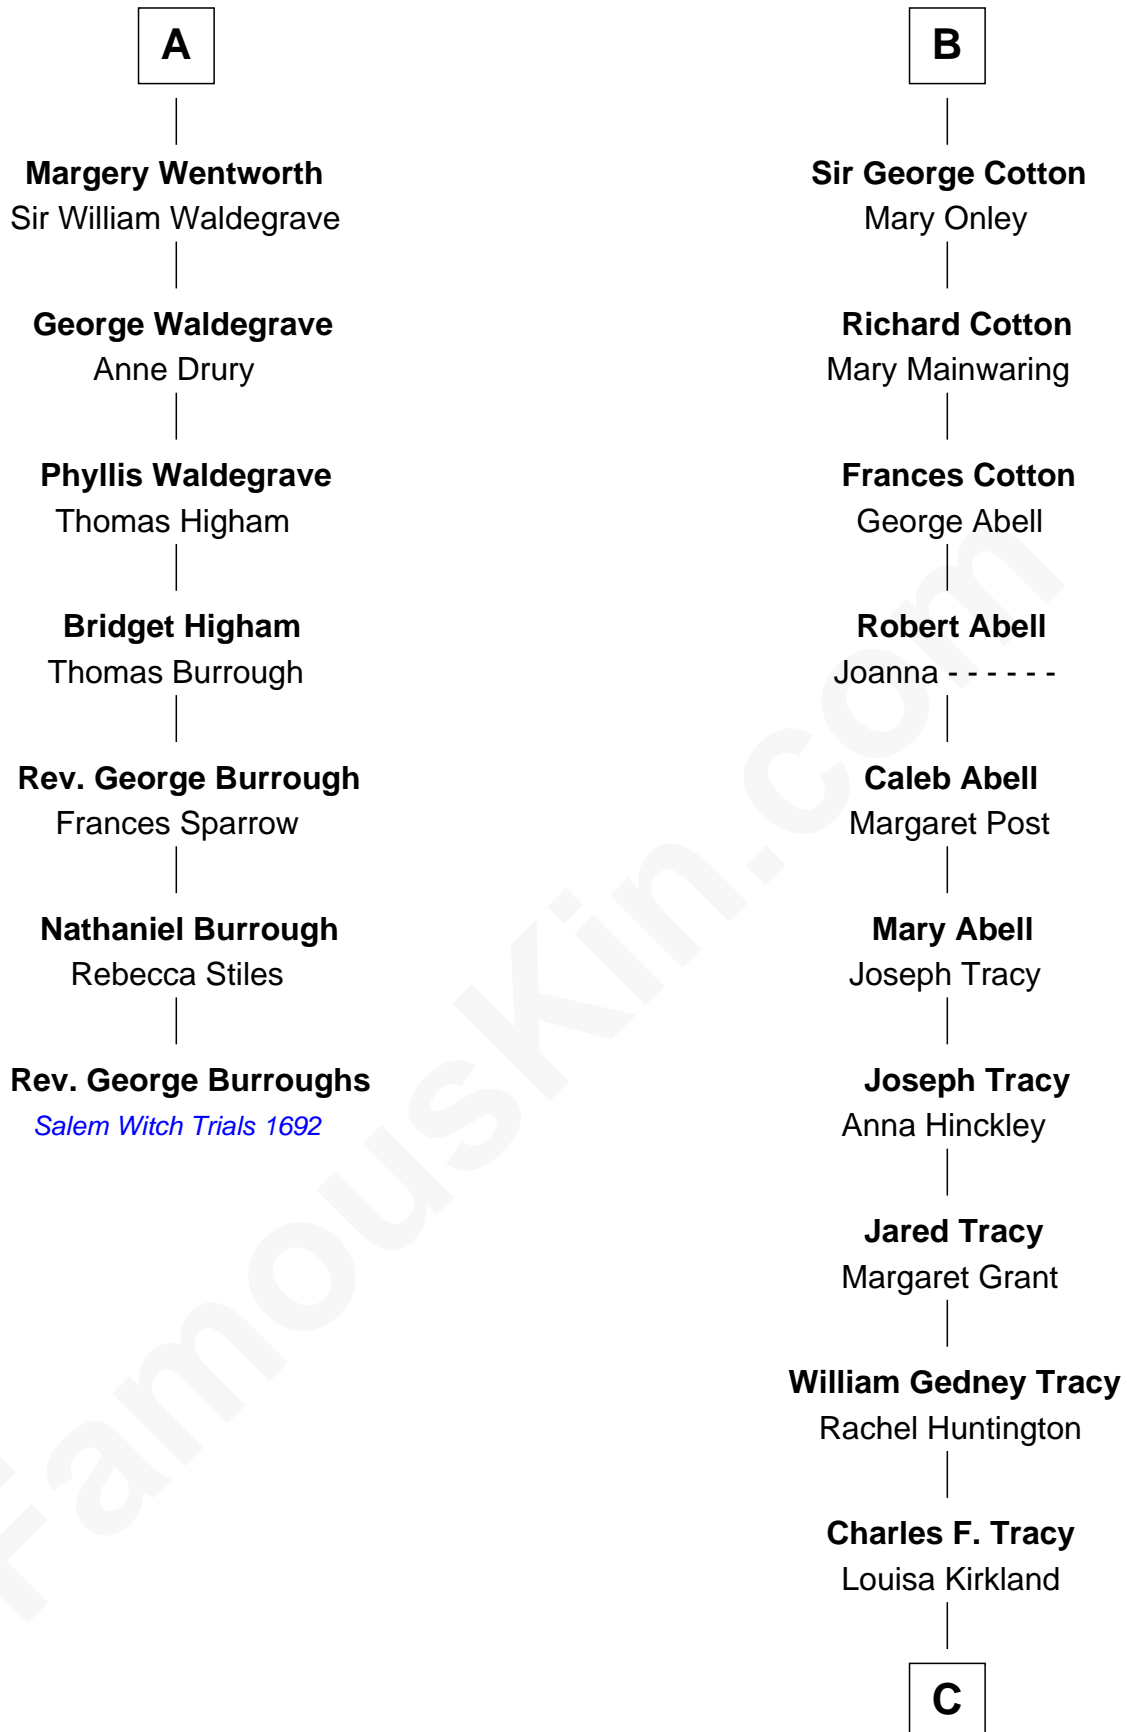

FamousKin.com

Relationship Chart of

Rev. George Burroughs

Executed for Witchcraft, Salem 1692

13th cousin 5 times removed of

J.P. Morgan, Jr.

American Banker and Philanthropist

Sir William de Cantilupe

Eve de Braiose

Milicent de Cantilupe

Eudo la Zouche

Sir William la Zouche

Maud Lovel

Milicent la Zouche

Sir William Deincourt

Margaret Deincourt

Sir Robert de Tibetot

Elizabeth de Tibetot

Sir Philip le Despencer

Margery Despencer

Sir Roger Wentworth

Henry Wentworth

Elizabeth Howard

A

Elizabeth Berkeley

Sir John Sutton

Jane Sutton

Thomas Mainwaring

Cecily Mainwaring

John Cotton

B

C