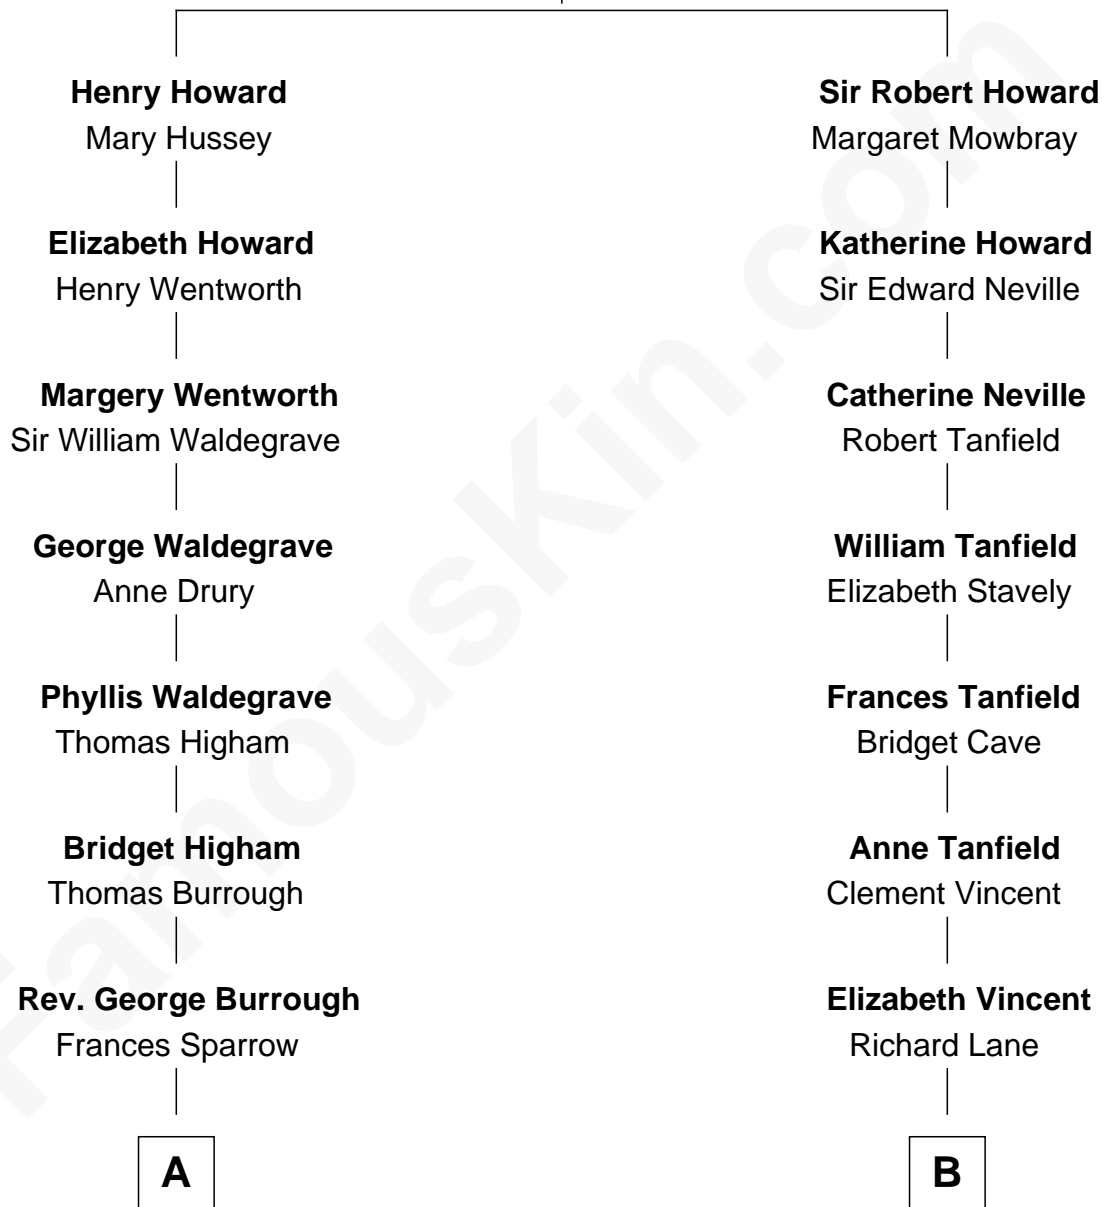

FamousKin.com
Relationship Chart of
Rev. George Burroughs

Executed for Witchcraft, Salem 1692

8th cousin 7 times removed of

Fitzhugh Lee

40th Governor of Virginia

Sir John Howard

Alice Tendring

A

Nathaniel Burrough

Rebecca Stiles

Rev. George Burroughs

Salem Witch Trials 1692

B

Dorothy Lane

William Randolph

Richard Randolph