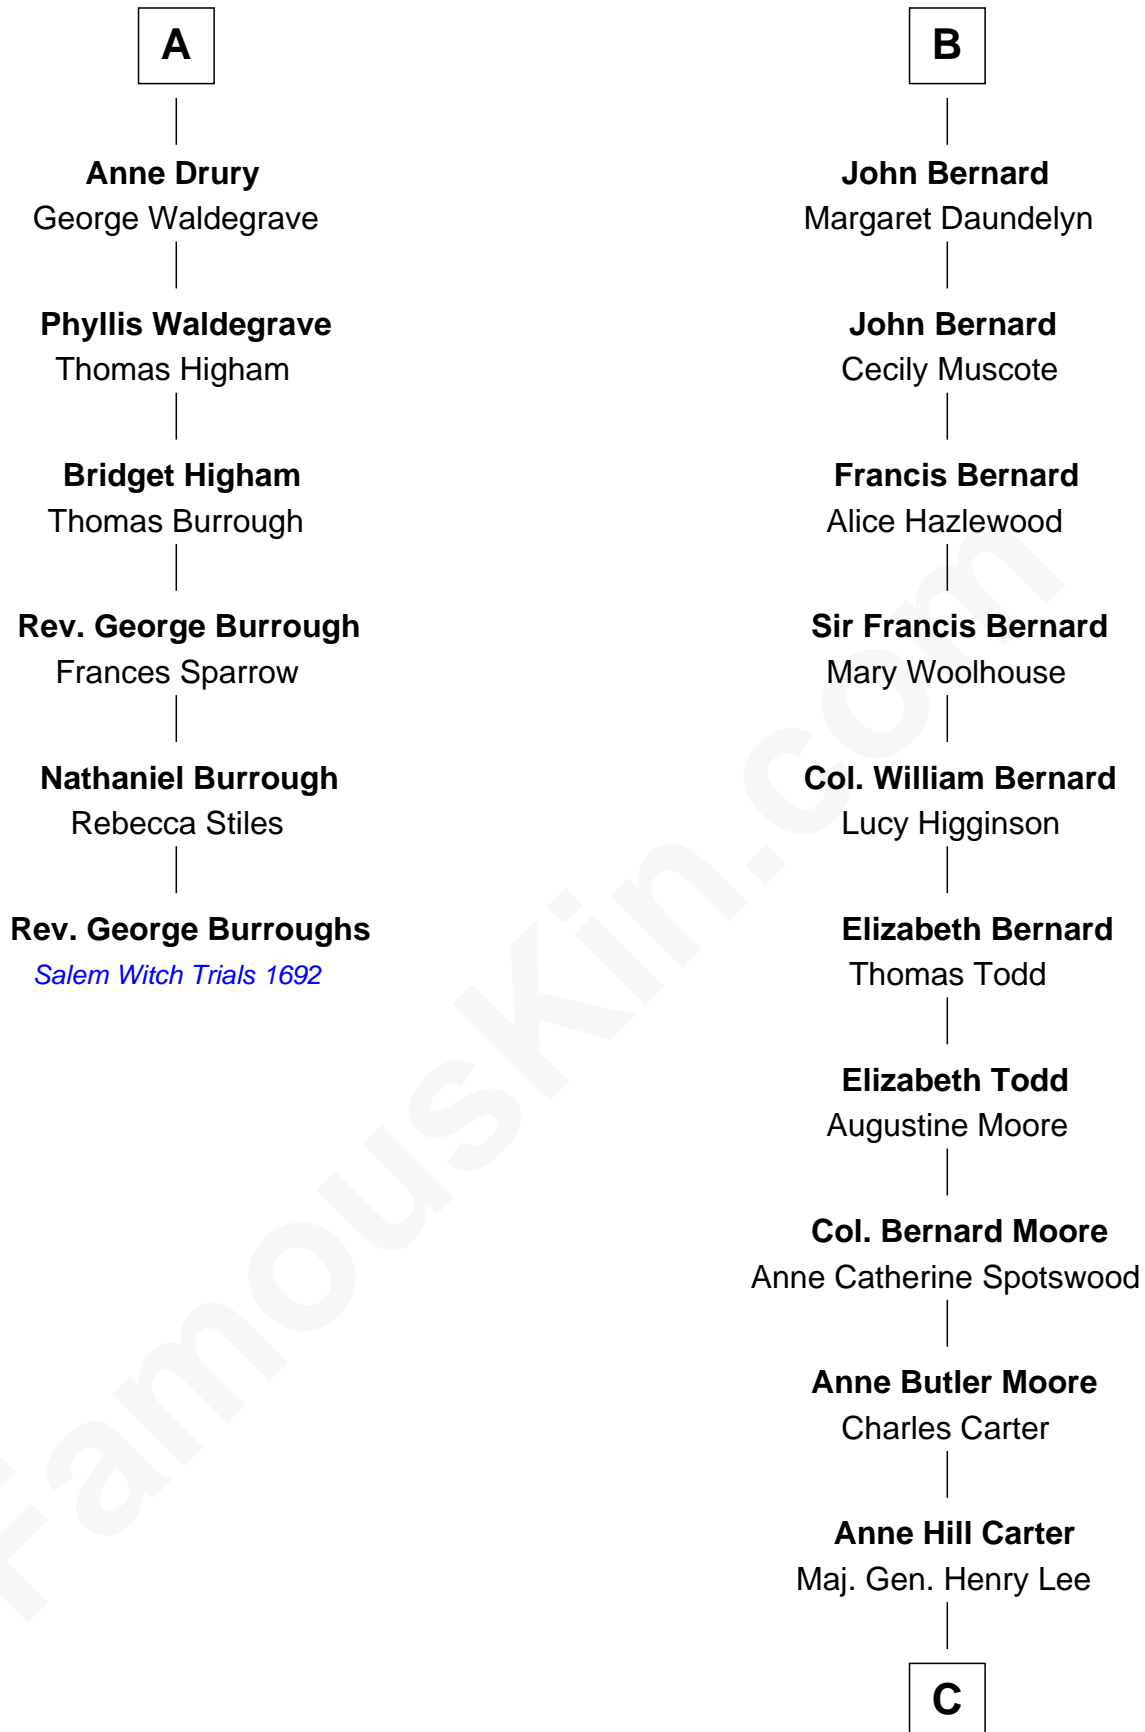

**FamousKin.com**  
**Relationship Chart of**  
**Rev. George Burroughs**

*Executed for Witchcraft, Salem 1692*

**12th cousin 6 times removed of**

**Fitzhugh Lee**

*40th Governor of Virginia*

**Sir Gilbert de Clare**

Joan of Acre

**Elizabeth de Clare**

Roger D'Amory

**Elizabeth D'Amory**

Sir John Bardolf

**William Bardolf**

Agnes Poynings

**Cecilia Bardolf**

**Margaret de Neville**

Sir Richard Scrope

**Sir Henry le Scrope**

Elizabeth le Scrope

**Margaret Scrope**

John Bernard

**B**

C

|  
**Sydney Smith Lee**

Anna Maria Mason

|  
**Fitzhugh Lee**

*40th Governor of Virginia*

FamousKin.com