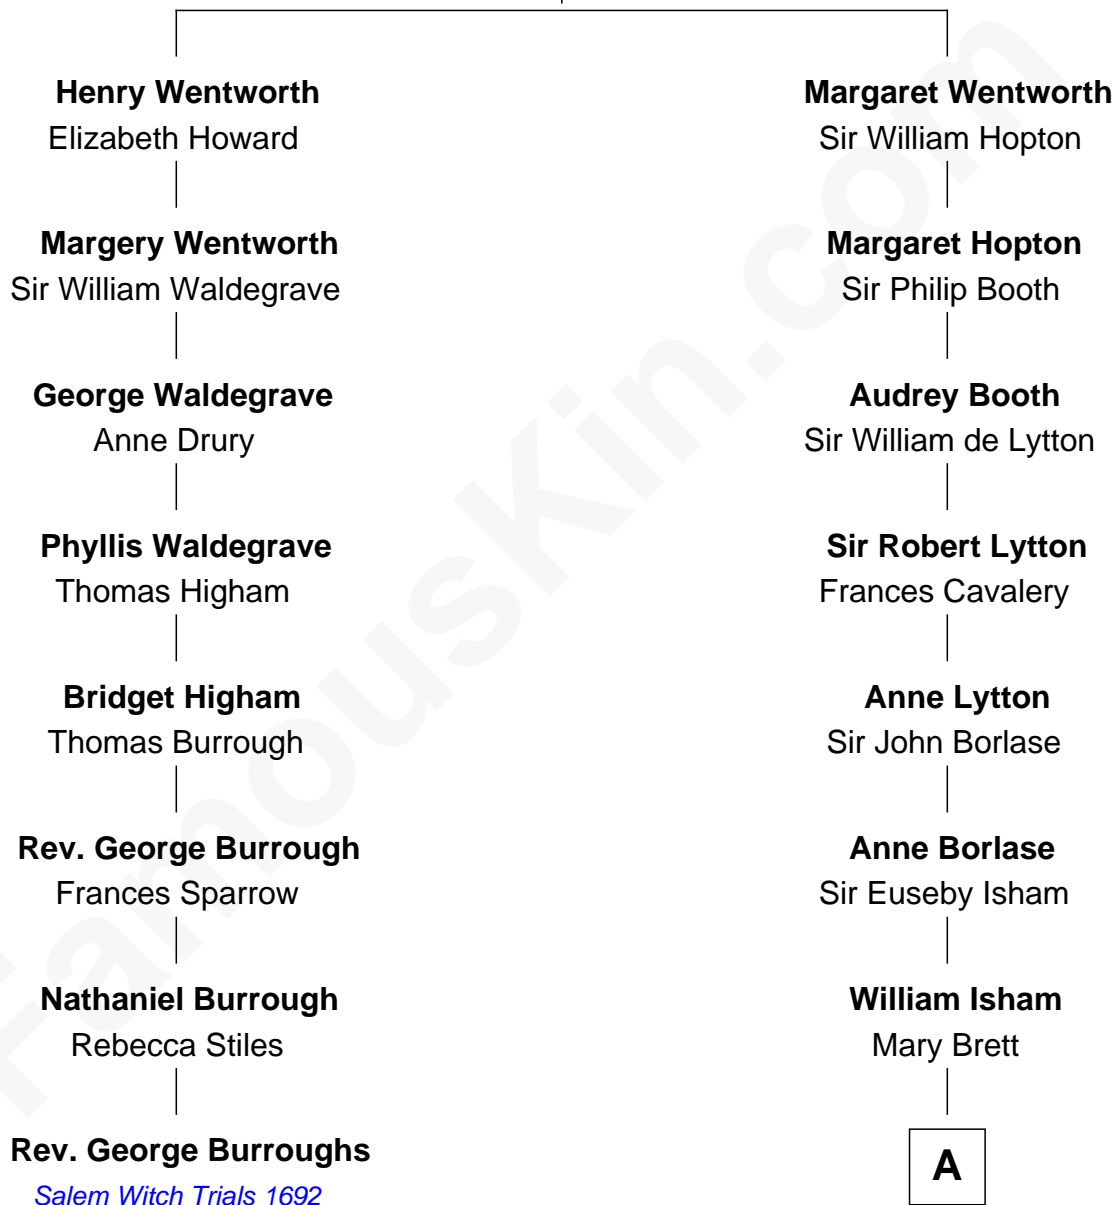

FamousKin.com
Relationship Chart of
Rev. George Burroughs

Executed for Witchcraft, Salem 1692

7th cousin 7 times removed of

Fitzhugh Lee

40th Governor of Virginia

Sir Roger Wentworth

Margery Despencer

A

Henry Isham

Katherine Banks

Mary Isham

Col. William Randolph

Elizabeth Randolph

Richard Bland

Mary Bland

Henry Lee