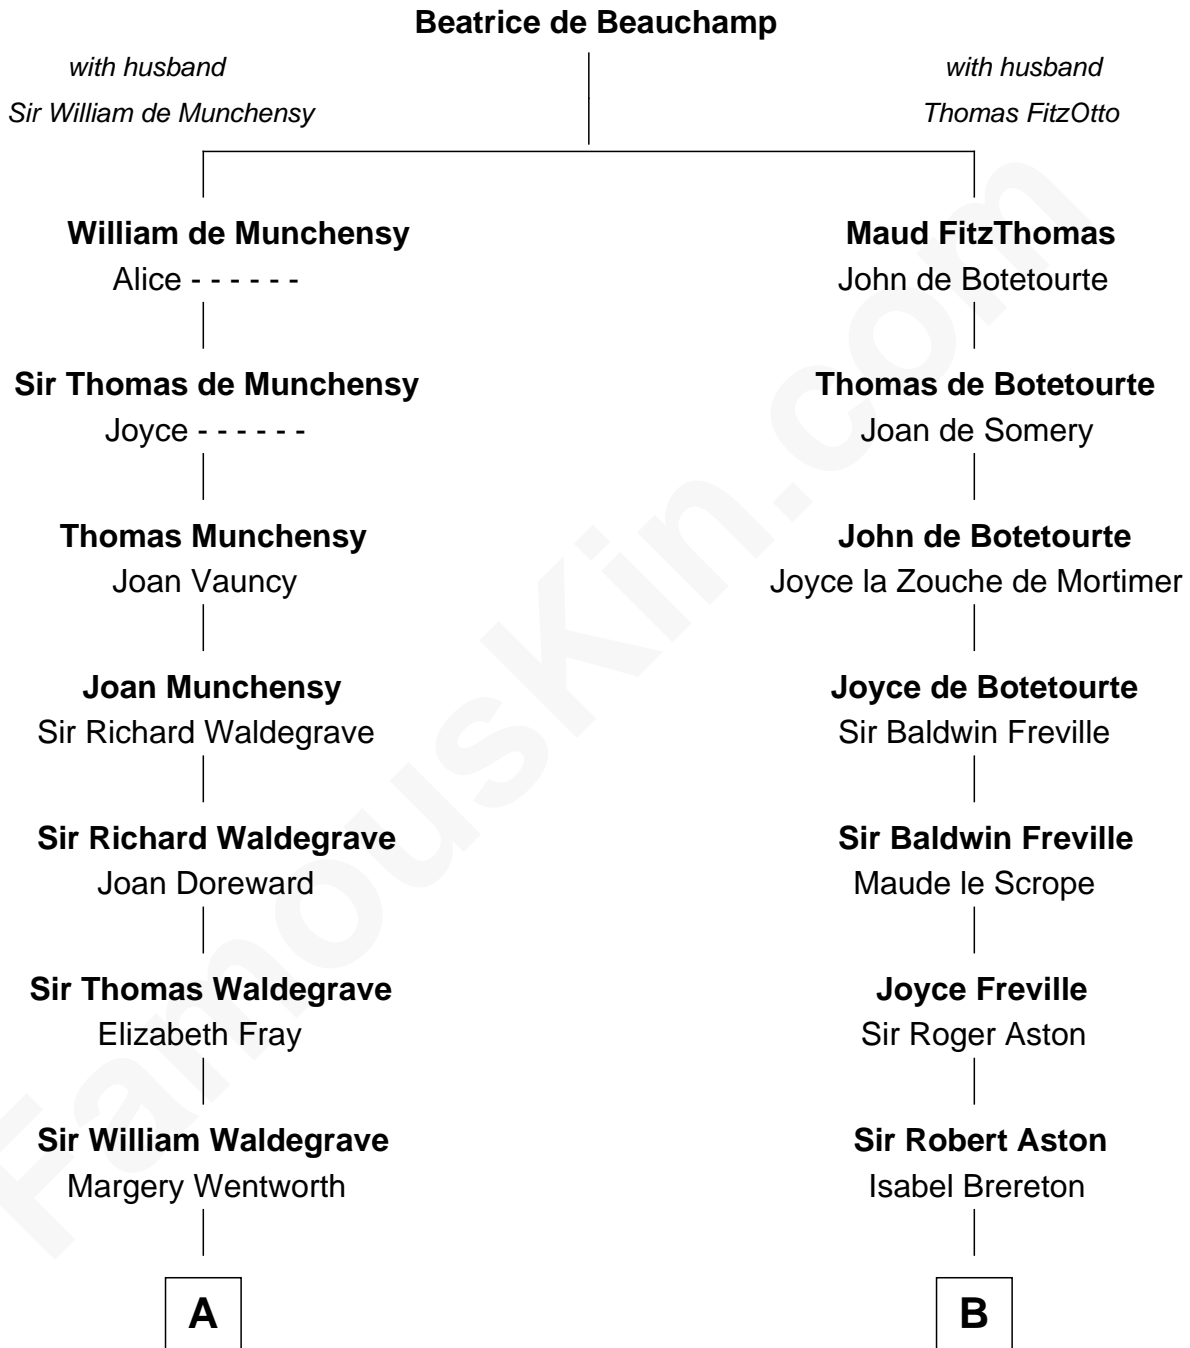

# FamousKin.com

## Relationship Chart of

**Rev. George Burroughs**  
*Executed for Witchcraft, Salem 1692*

12th cousin 7 times removed of

**Thomas Sim Lee**  
*2nd and 7th Governor of Maryland*

**C**

**Philip Lee**  
Sarah Brooke

**Thomas Lee**  
Christiana Sim

**Thomas Sim Lee**

*2nd and 7th Governor of Maryland*

FamousKin.com