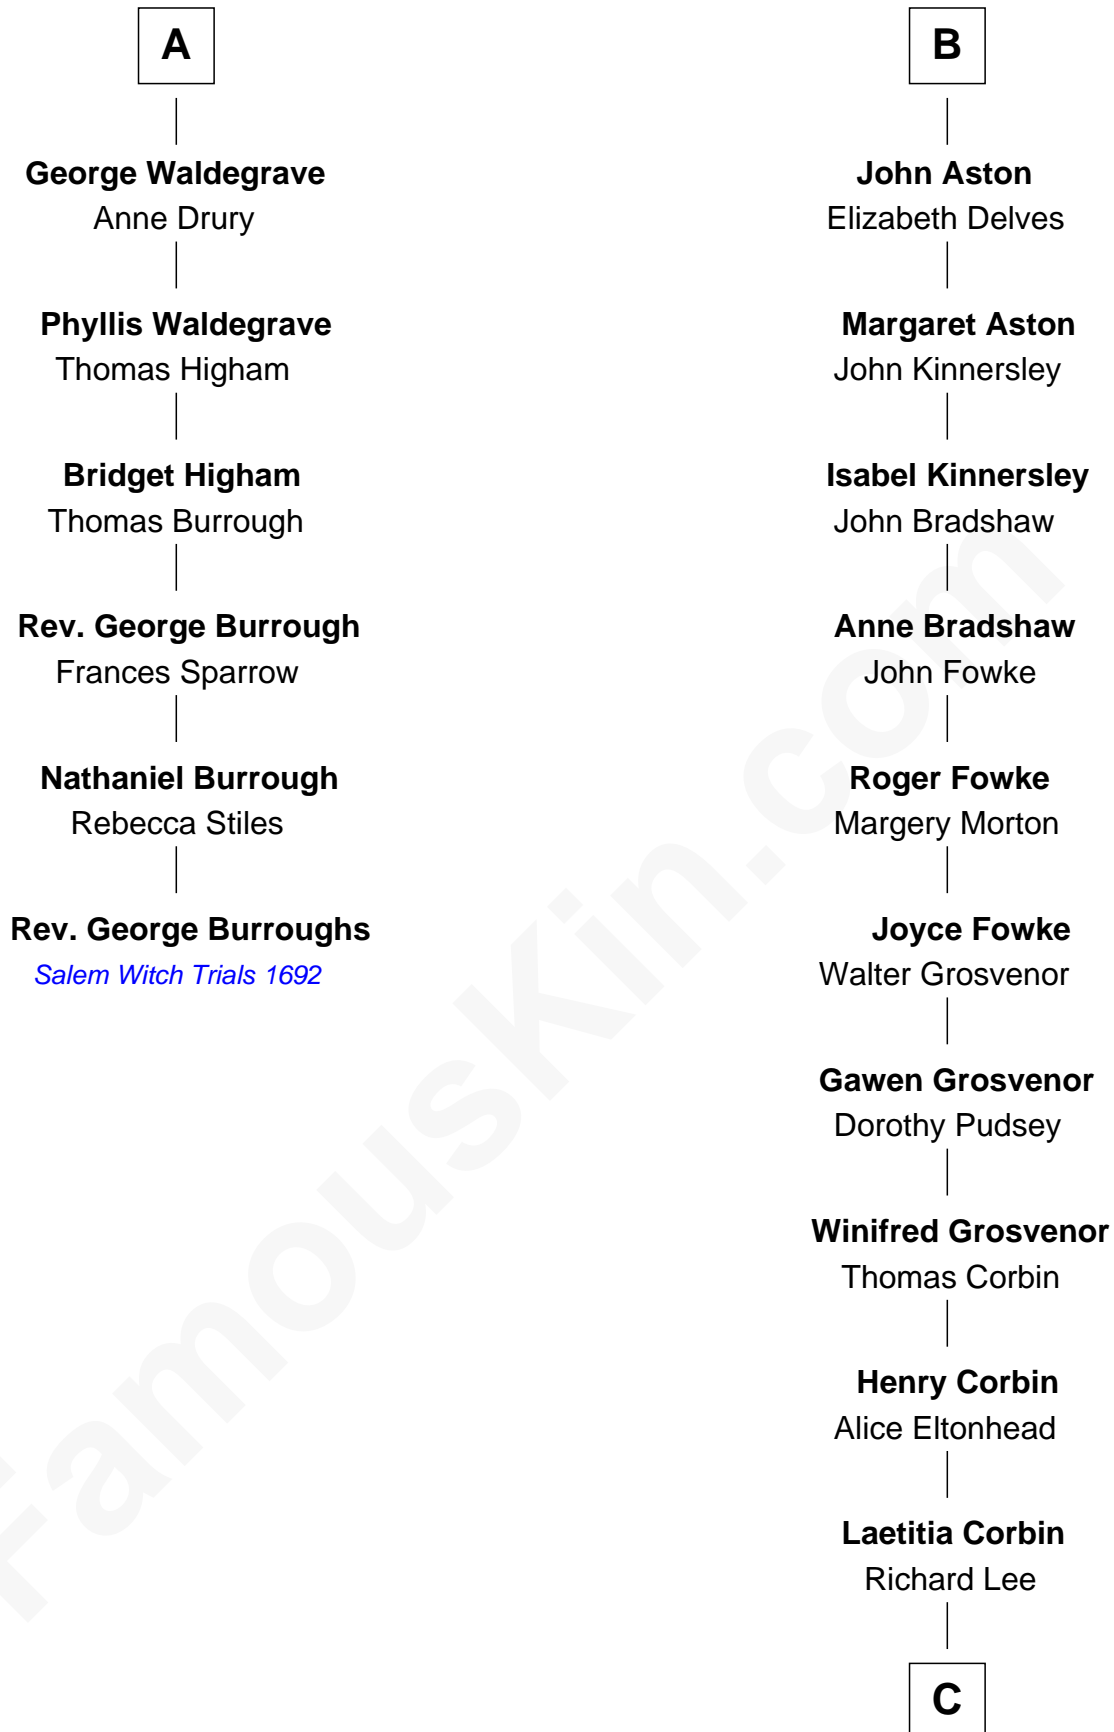

# FamousKin.com

## Relationship Chart of

**Rev. George Burroughs**  
*Executed for Witchcraft, Salem 1692*

12th cousin 7 times removed of

**Thomas Sim Lee**  
*2nd and 7th Governor of Maryland*

**C**

**Philip Lee**  
Sarah Brooke

**Thomas Lee**  
Christiana Sim

**Thomas Sim Lee**

*2nd and 7th Governor of Maryland*

FamousKin.com