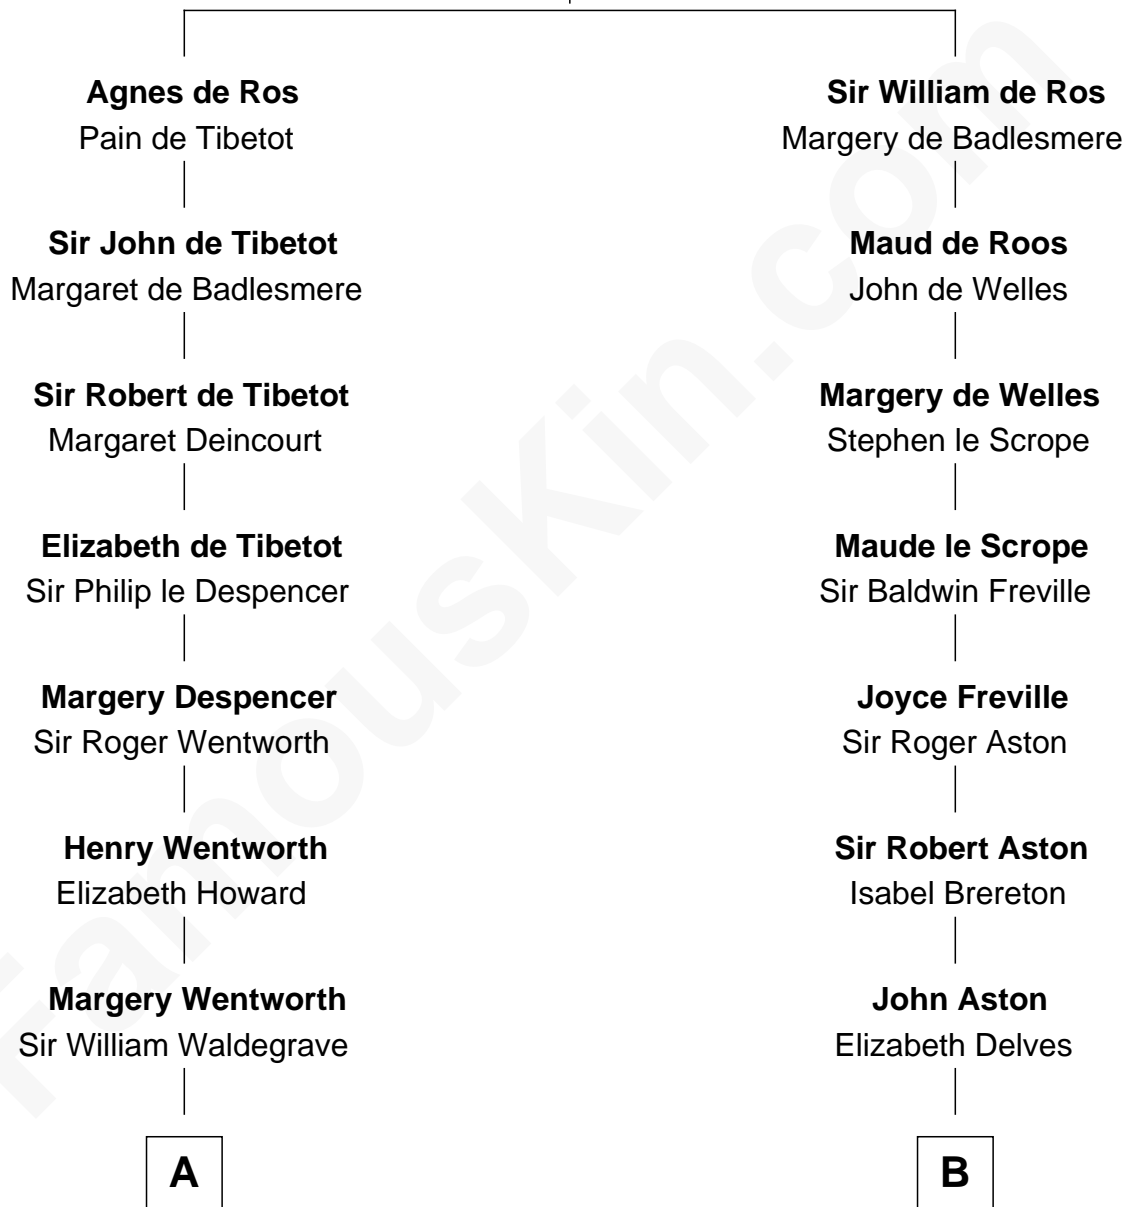

**FamousKin.com**  
**Relationship Chart of**  
**Rev. George Burroughs**

*Executed for Witchcraft, Salem 1692*

**12th cousin 6 times removed of**

**Thomas Sim Lee**

*2nd and 7th Governor of Maryland*

**William de Ros**  
 Maude de Vaux

C

Thomas Lee  
Christiana Sim

Thomas Sim Lee

*2nd and 7th Governor of Maryland*

FamousKin.com