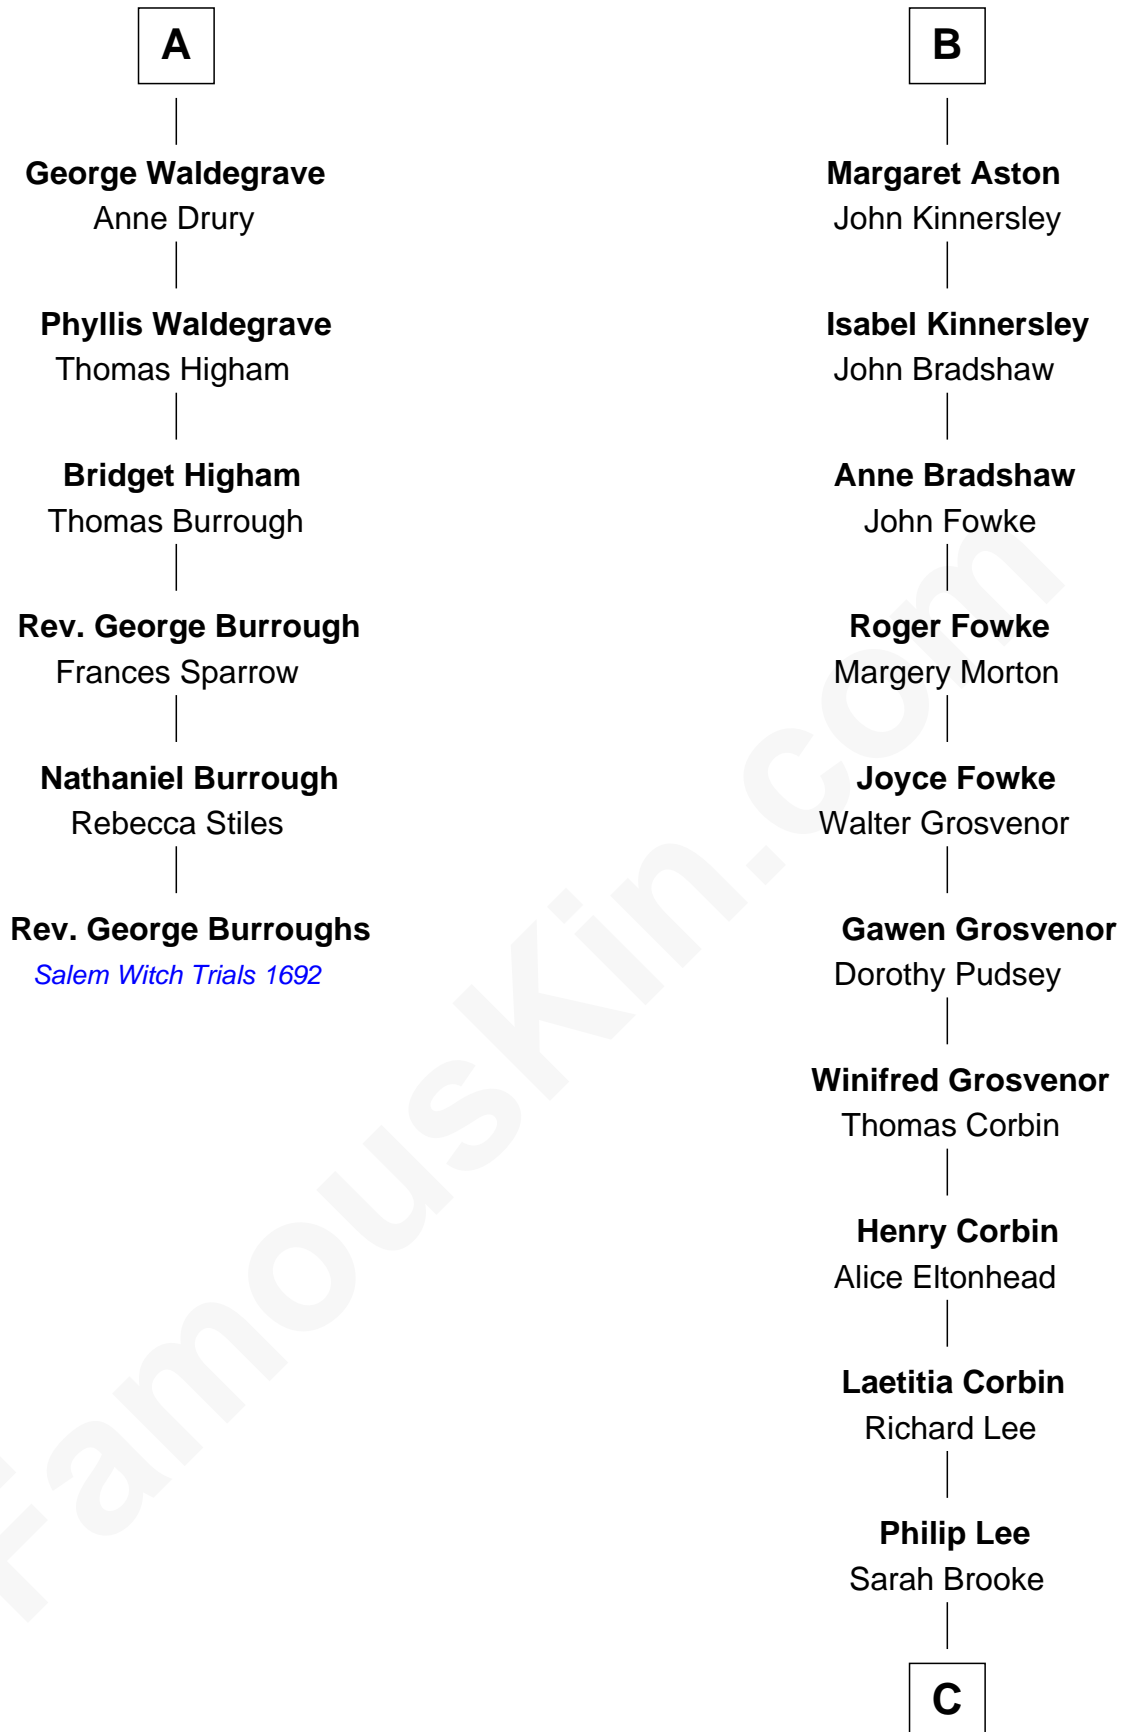

**FamousKin.com**  
**Relationship Chart of**  
**Rev. George Burroughs**

*Executed for Witchcraft, Salem 1692*

**12th cousin 6 times removed of**

**Thomas Sim Lee**

*2nd and 7th Governor of Maryland*

**William de Ros**  
 Maude de Vaux

C

Thomas Lee  
Christiana Sim

Thomas Sim Lee

*2nd and 7th Governor of Maryland*

FamousKin.com