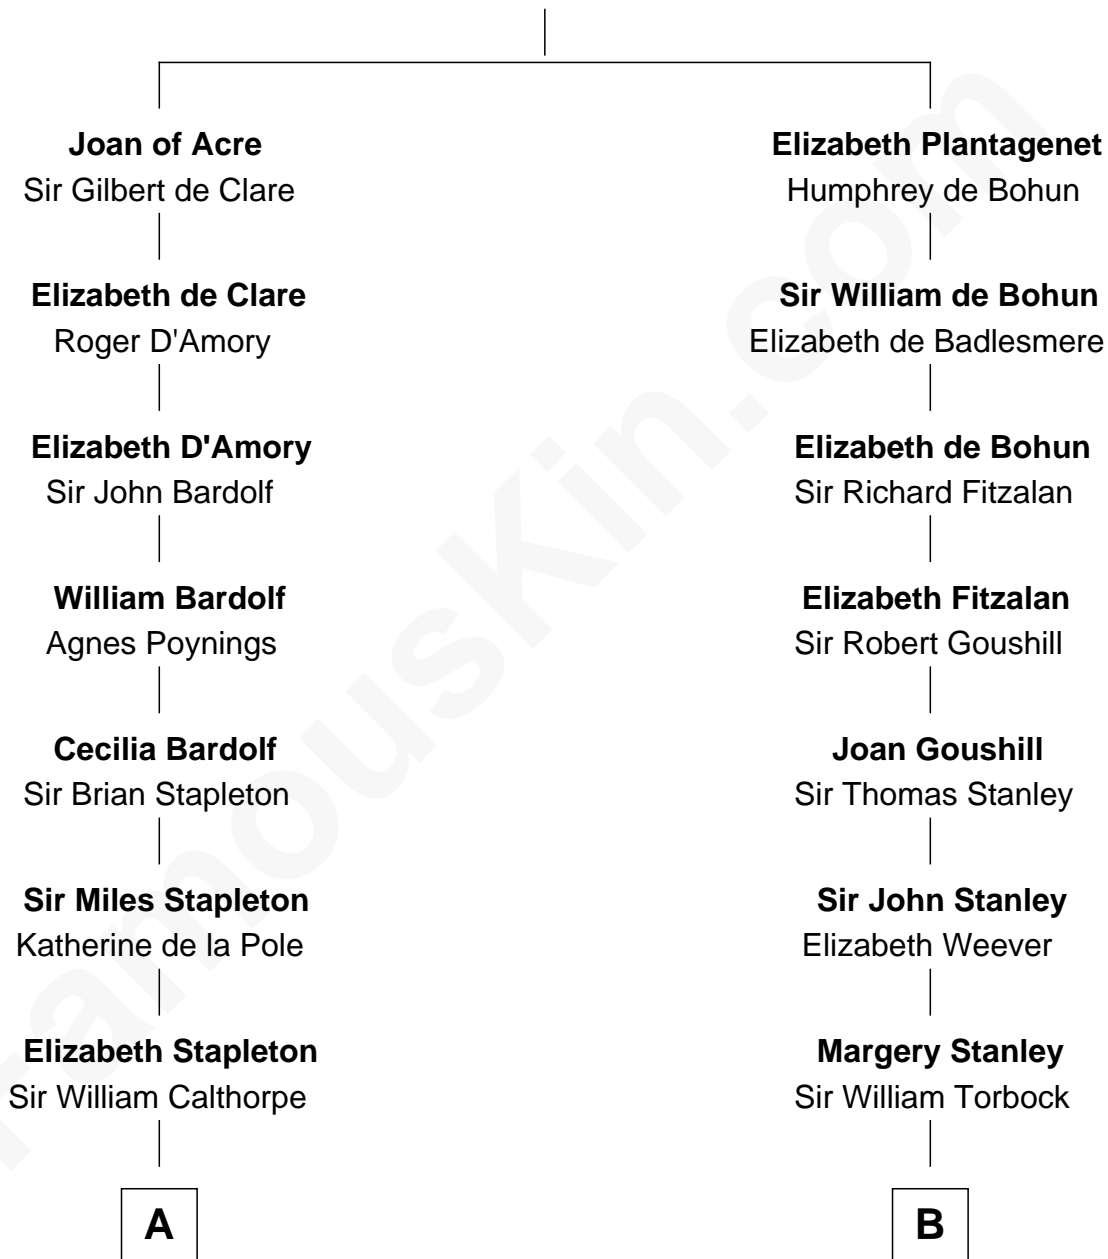

## Relationship Chart of

### Rev. George Burroughs

*Executed for Witchcraft, Salem 1692*

13th cousin 5 times removed of

**Henry Lloyd**

*40th Governor of Maryland*

**King Edward I**  
Eleanor of Castile

**C**

**Daniel Lloyd**  
Catherine Henry

**Henry Lloyd**  
*40th Governor of Maryland*

FamousKin.com