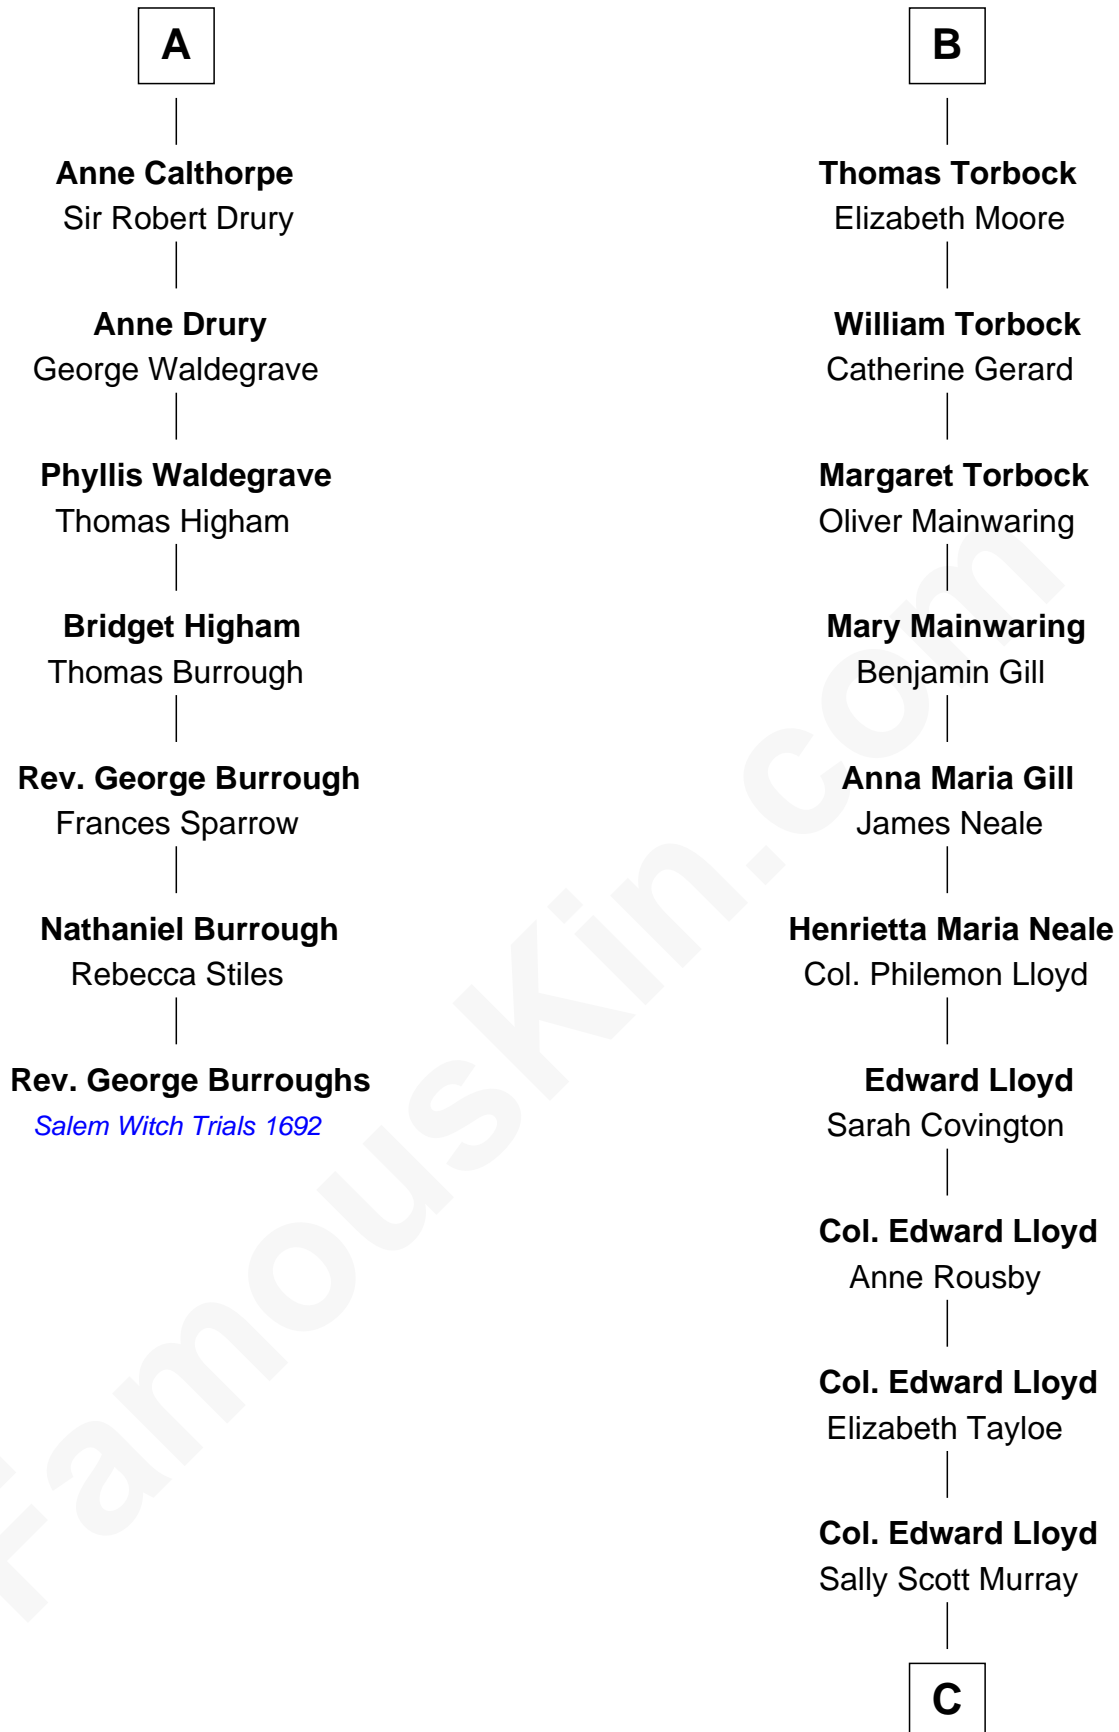

## Relationship Chart of

### Rev. George Burroughs

*Executed for Witchcraft, Salem 1692*

13th cousin 5 times removed of

**Henry Lloyd**

*40th Governor of Maryland*

**King Edward I**  
Eleanor of Castile

**C**

**Daniel Lloyd**  
Catherine Henry

**Henry Lloyd**  
*40th Governor of Maryland*

FamousKin.com