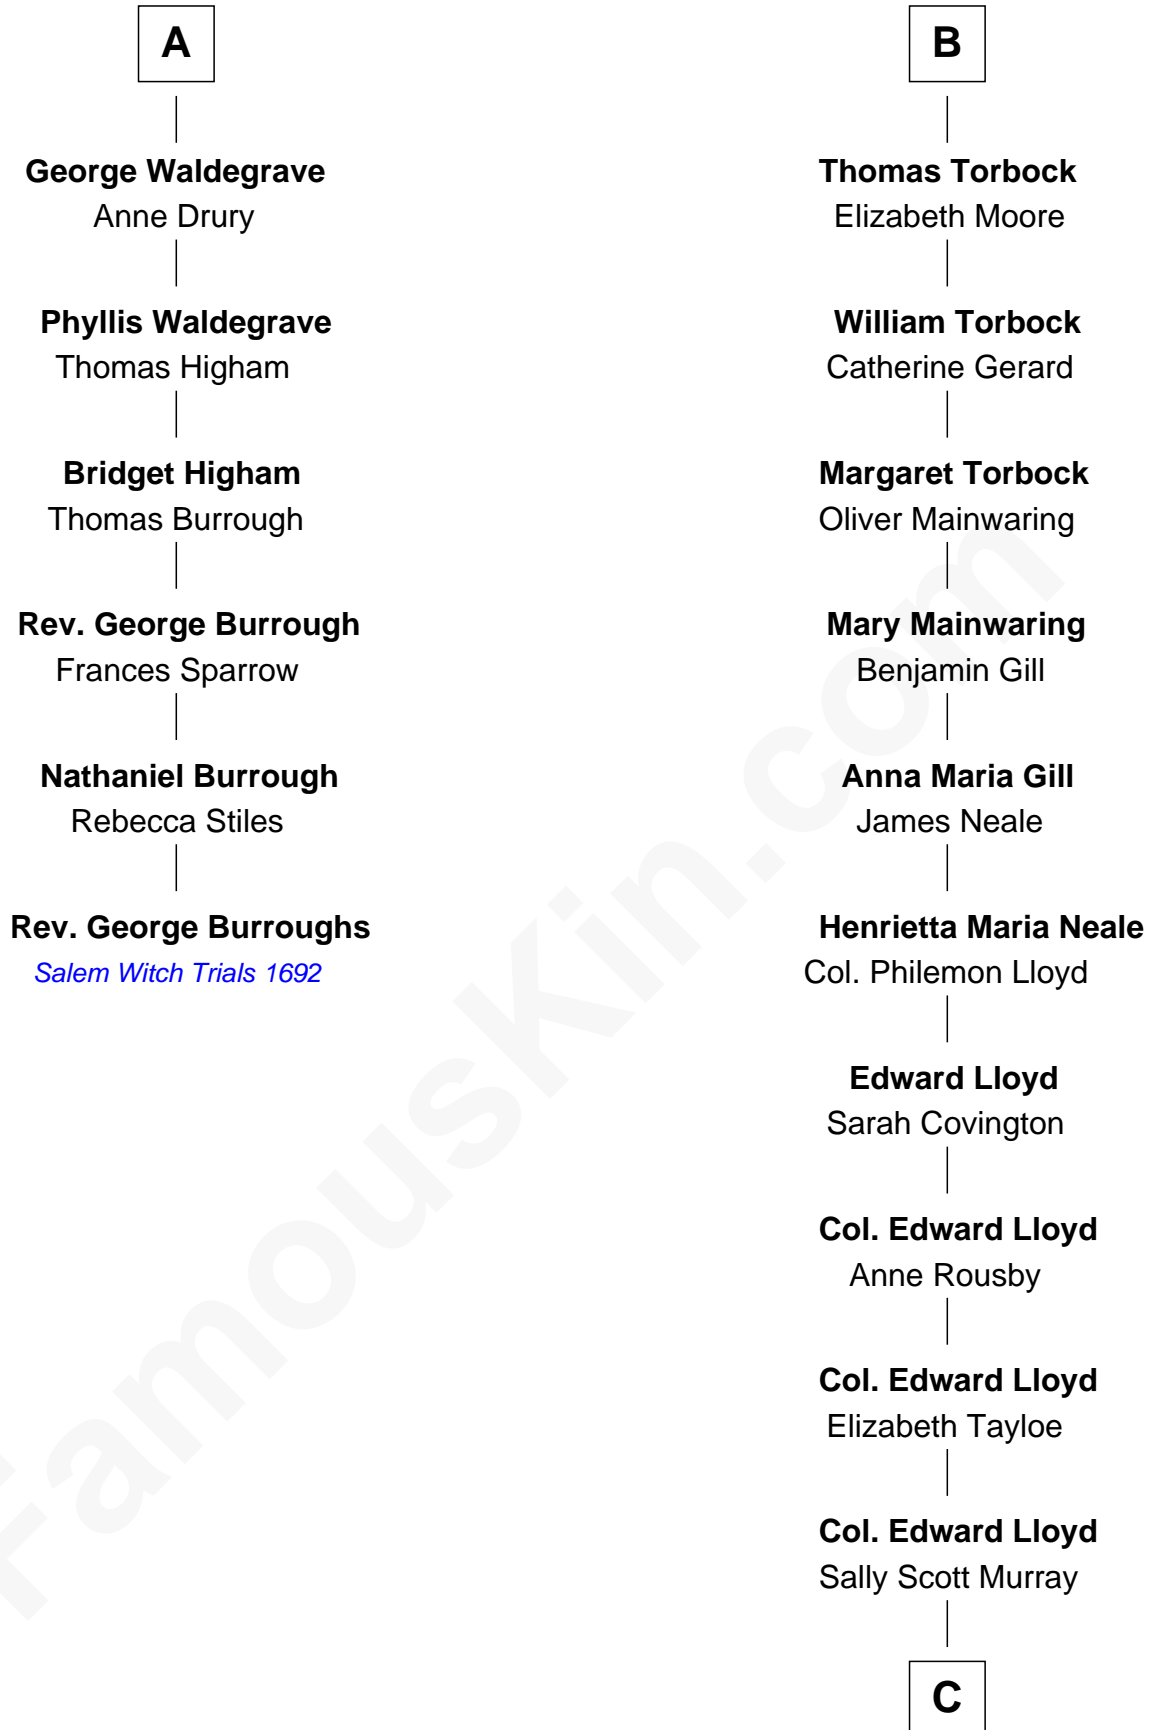

FamousKin.com

Relationship Chart of

Rev. George Burroughs

Executed for Witchcraft, Salem 1692

12th cousin 6 times removed of

Henry Lloyd

40th Governor of Maryland

C

Daniel Lloyd
Catherine Henry

Henry Lloyd
40th Governor of Maryland

FamousKin.com