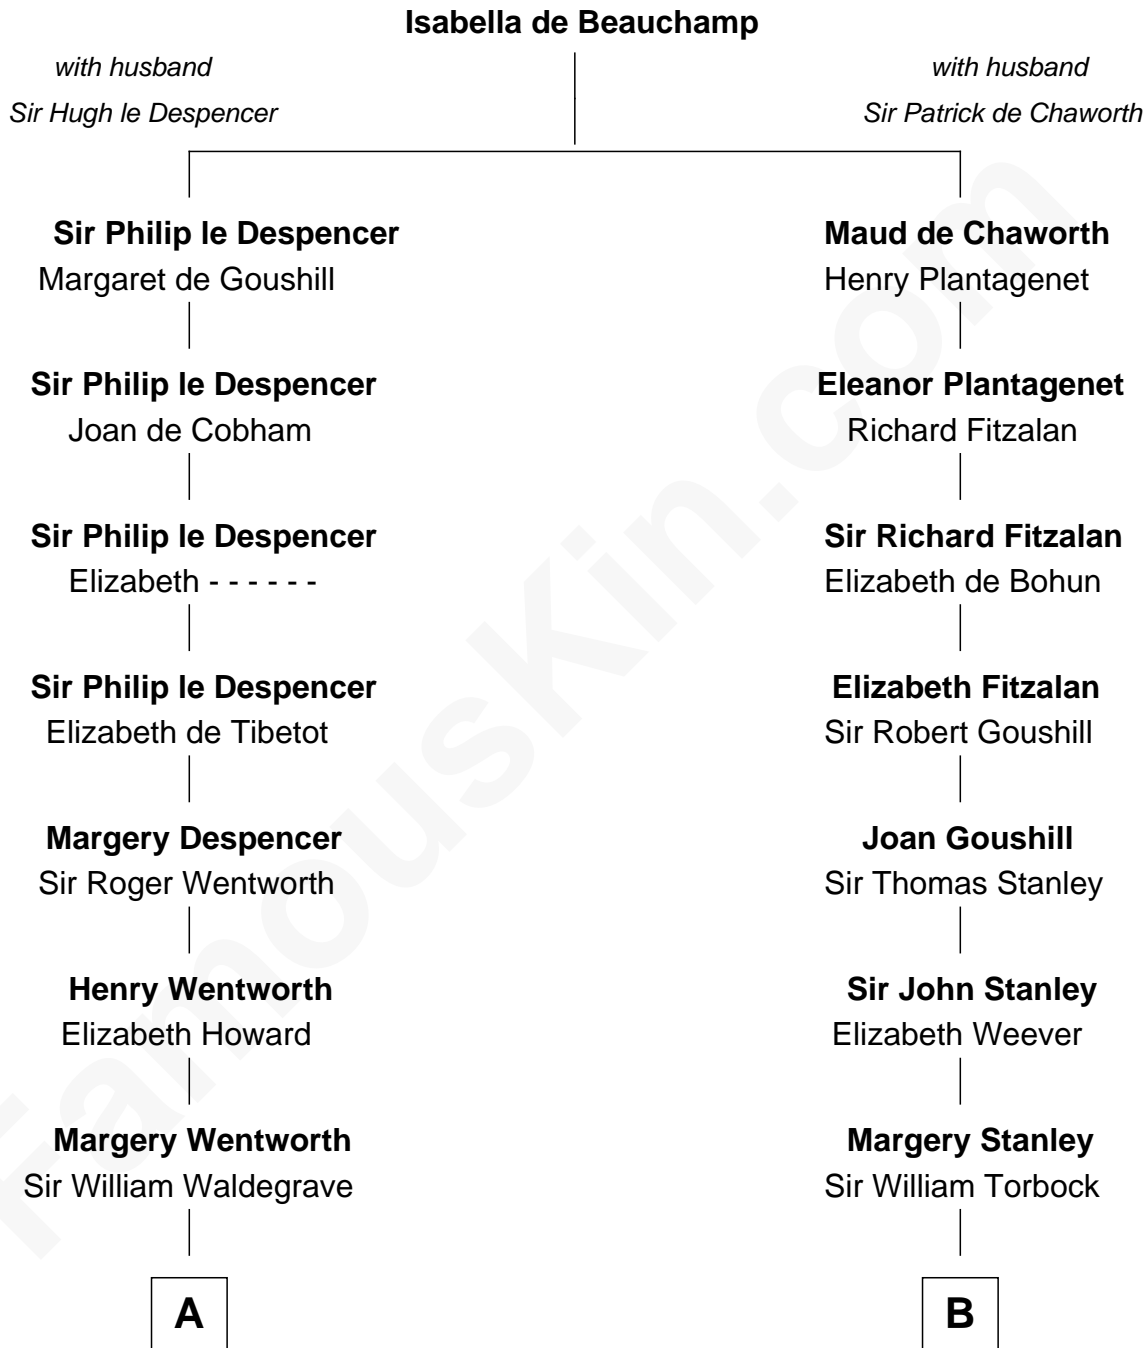

FamousKin.com

Relationship Chart of

Rev. George Burroughs

Executed for Witchcraft, Salem 1692

12th cousin 6 times removed of

Henry Lloyd

40th Governor of Maryland

C

Daniel Lloyd
Catherine Henry

Henry Lloyd
40th Governor of Maryland

FamousKin.com