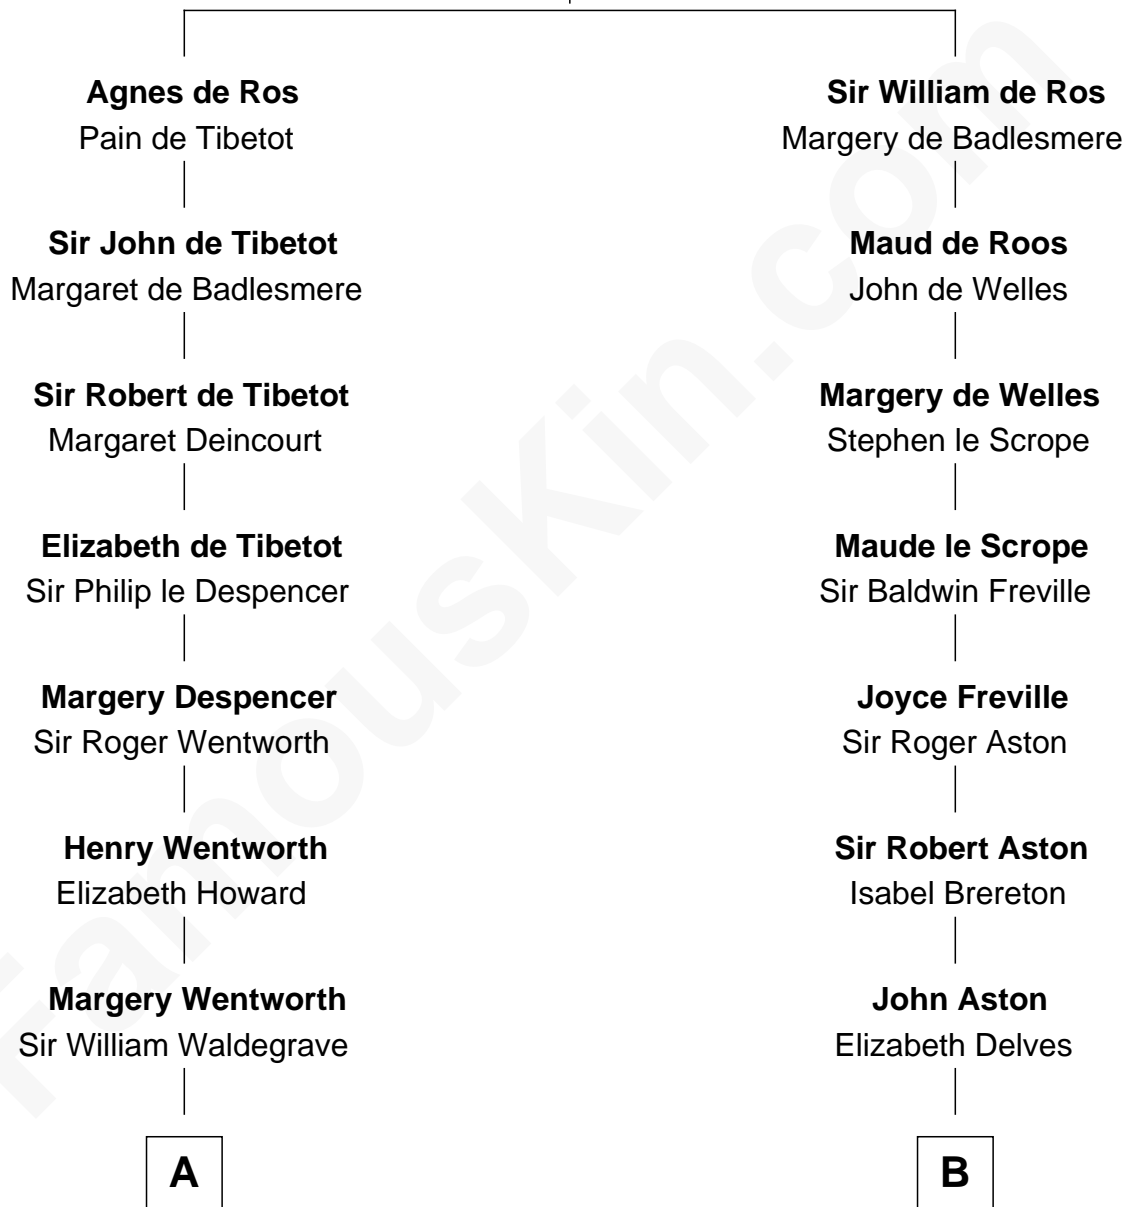

FamousKin.com
Relationship Chart of
Rev. George Burroughs

Executed for Witchcraft, Salem 1692

12th cousin 9 times removed of

Henry Lloyd

40th Governor of Maryland

William de Ros
 Maude de Vaux

C

John Tayloe

Rebecca Plater

Elizabeth Tayloe

Col. Edward Lloyd

Col. Edward Lloyd

Sally Scott Murray

Daniel Lloyd

Catherine Henry

Henry Lloyd

40th Governor of Maryland

FamousKin.com