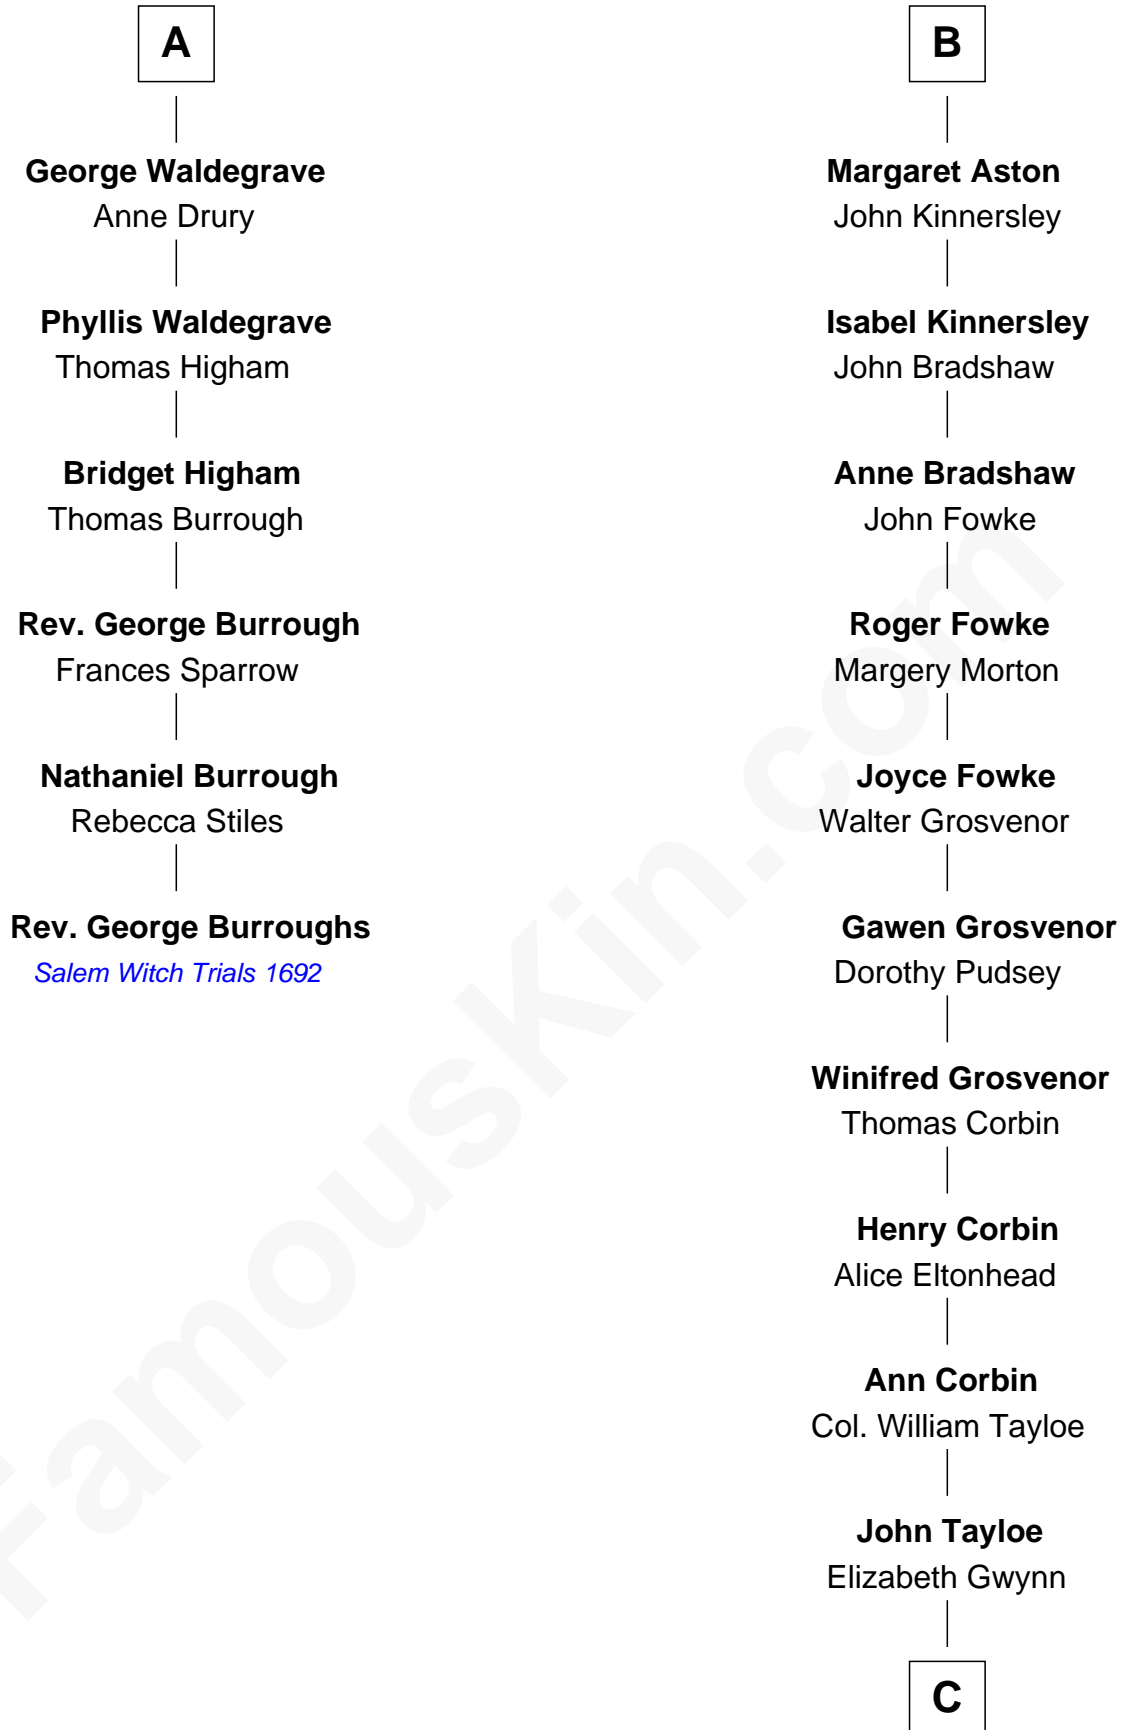

FamousKin.com
Relationship Chart of
Rev. George Burroughs

Executed for Witchcraft, Salem 1692

12th cousin 9 times removed of

Henry Lloyd

40th Governor of Maryland

William de Ros
 Maude de Vaux

C

John Tayloe

Rebecca Plater

Elizabeth Tayloe

Col. Edward Lloyd

Col. Edward Lloyd

Sally Scott Murray

Daniel Lloyd

Catherine Henry

Henry Lloyd

40th Governor of Maryland

FamousKin.com