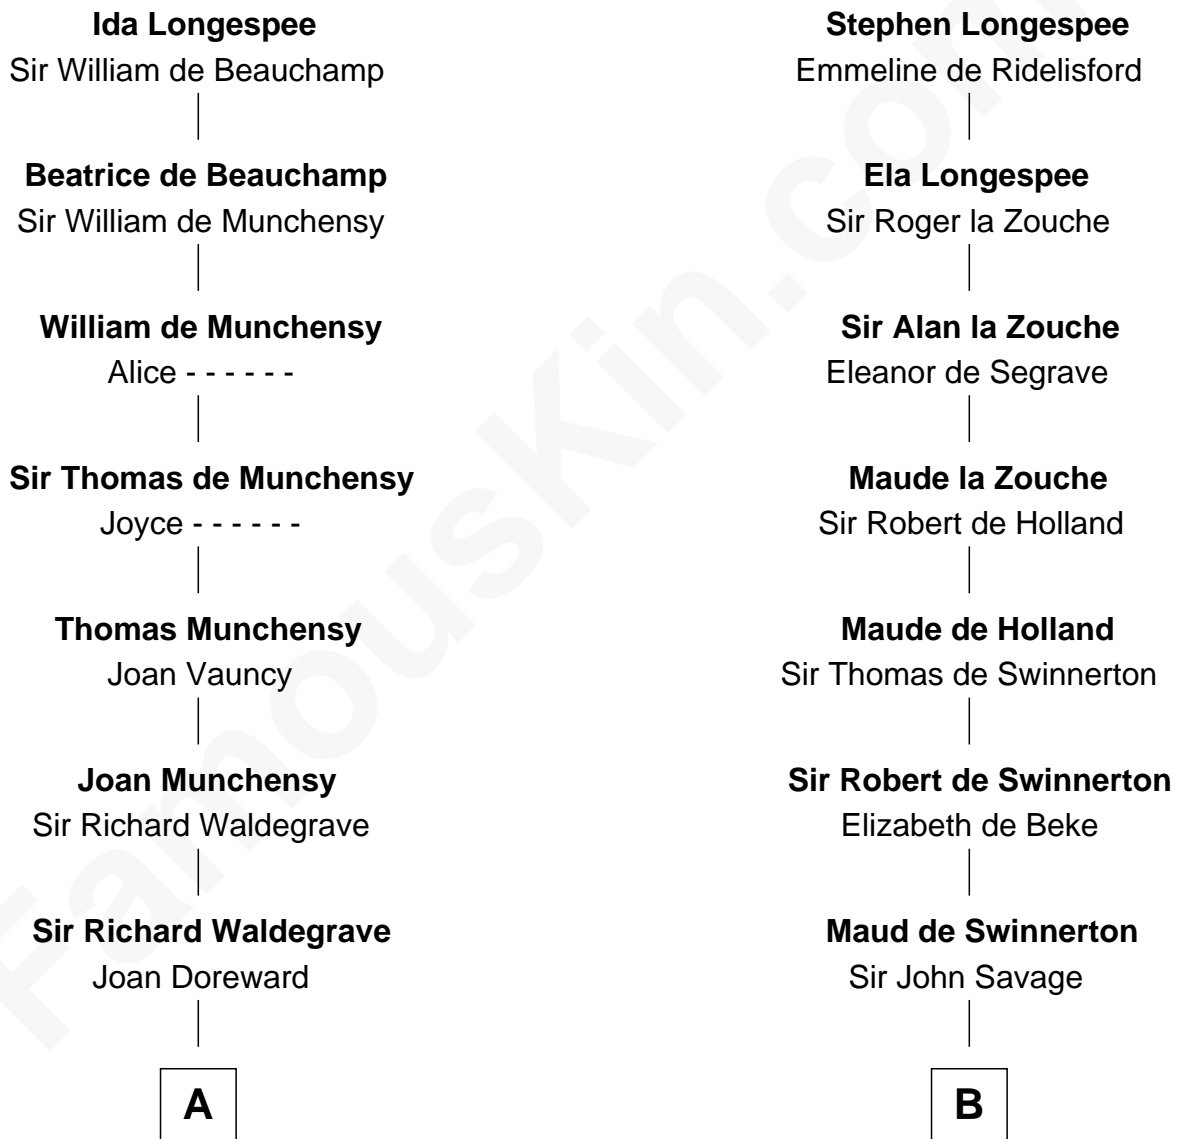

## Relationship Chart of

### Rev. George Burroughs

*Executed for Witchcraft, Salem 1692*

14th cousin 7 times removed of

**Henry Lloyd**

*40th Governor of Maryland*

**Sir William Longespee**

Ela of Salisbury

**C**

John Tayloe

Rebecca Plater

Elizabeth Tayloe

Col. Edward Lloyd

Col. Edward Lloyd

Sally Scott Murray

Daniel Lloyd

Catherine Henry