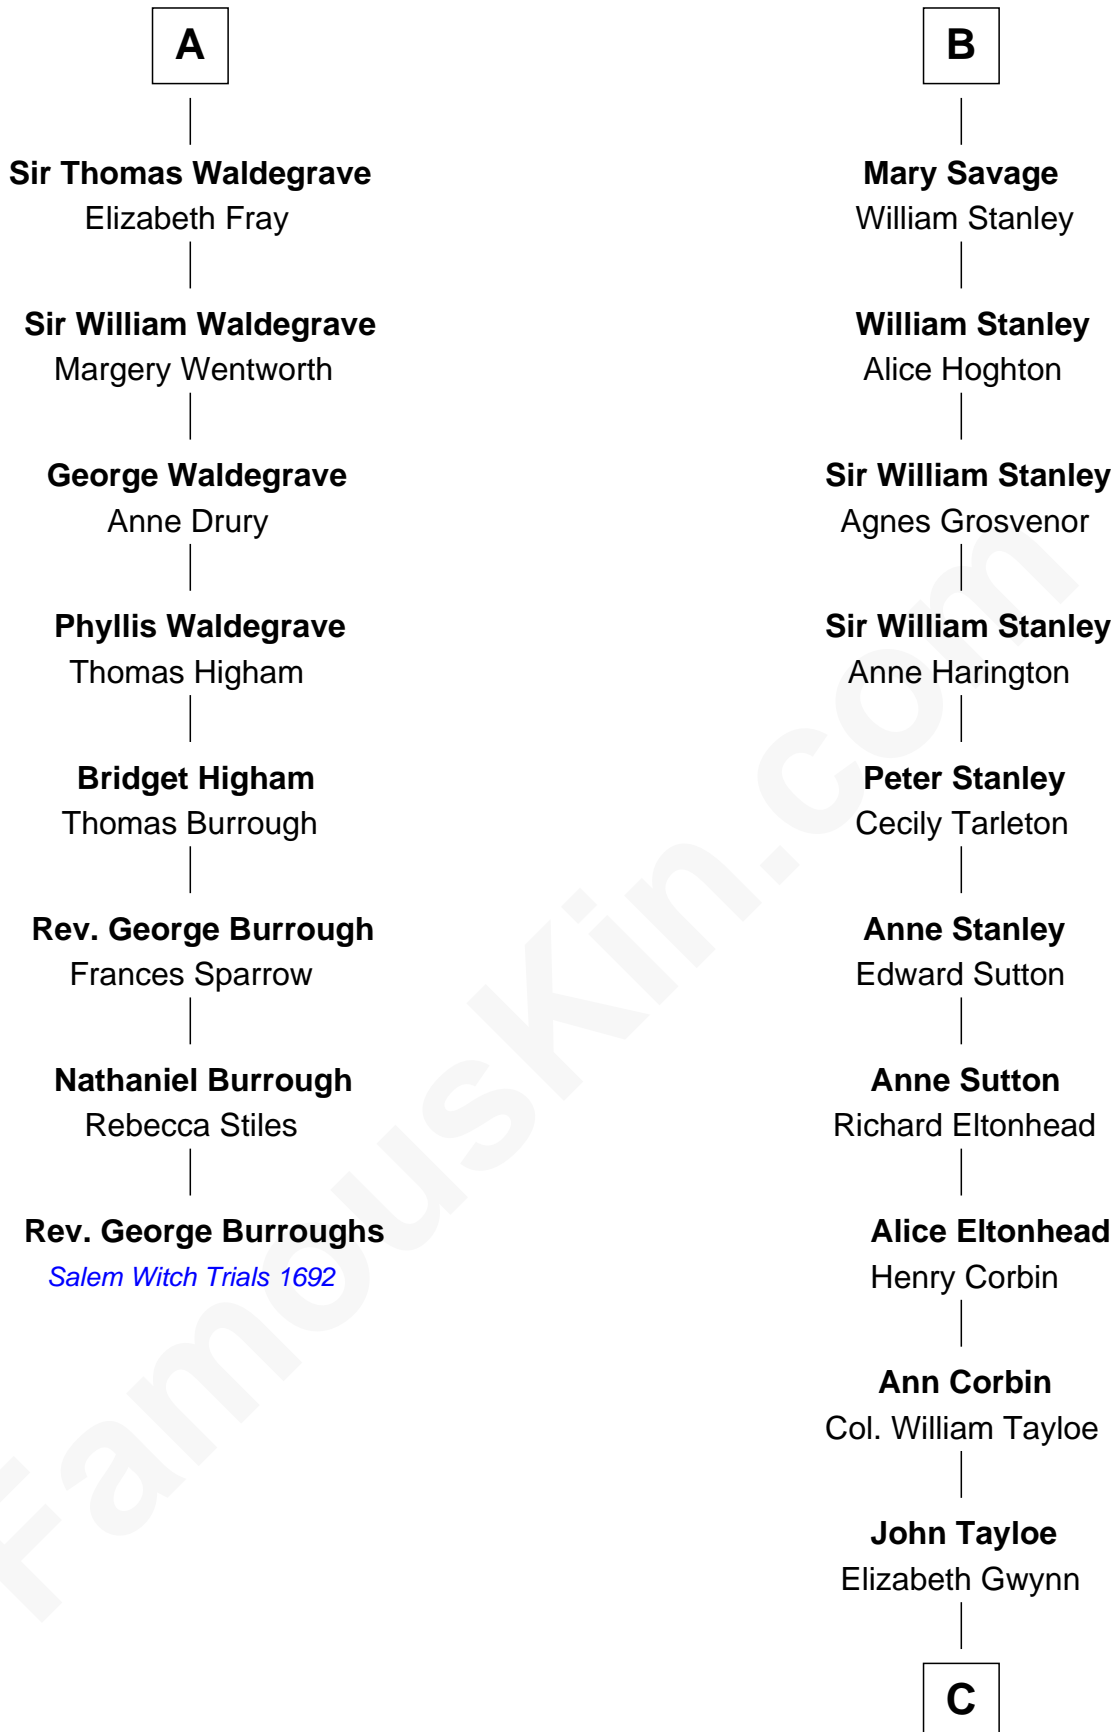

## Relationship Chart of

### Rev. George Burroughs

*Executed for Witchcraft, Salem 1692*

14th cousin 7 times removed of

**Henry Lloyd**

*40th Governor of Maryland*

**Sir William Longespee**

Ela of Salisbury

**C**