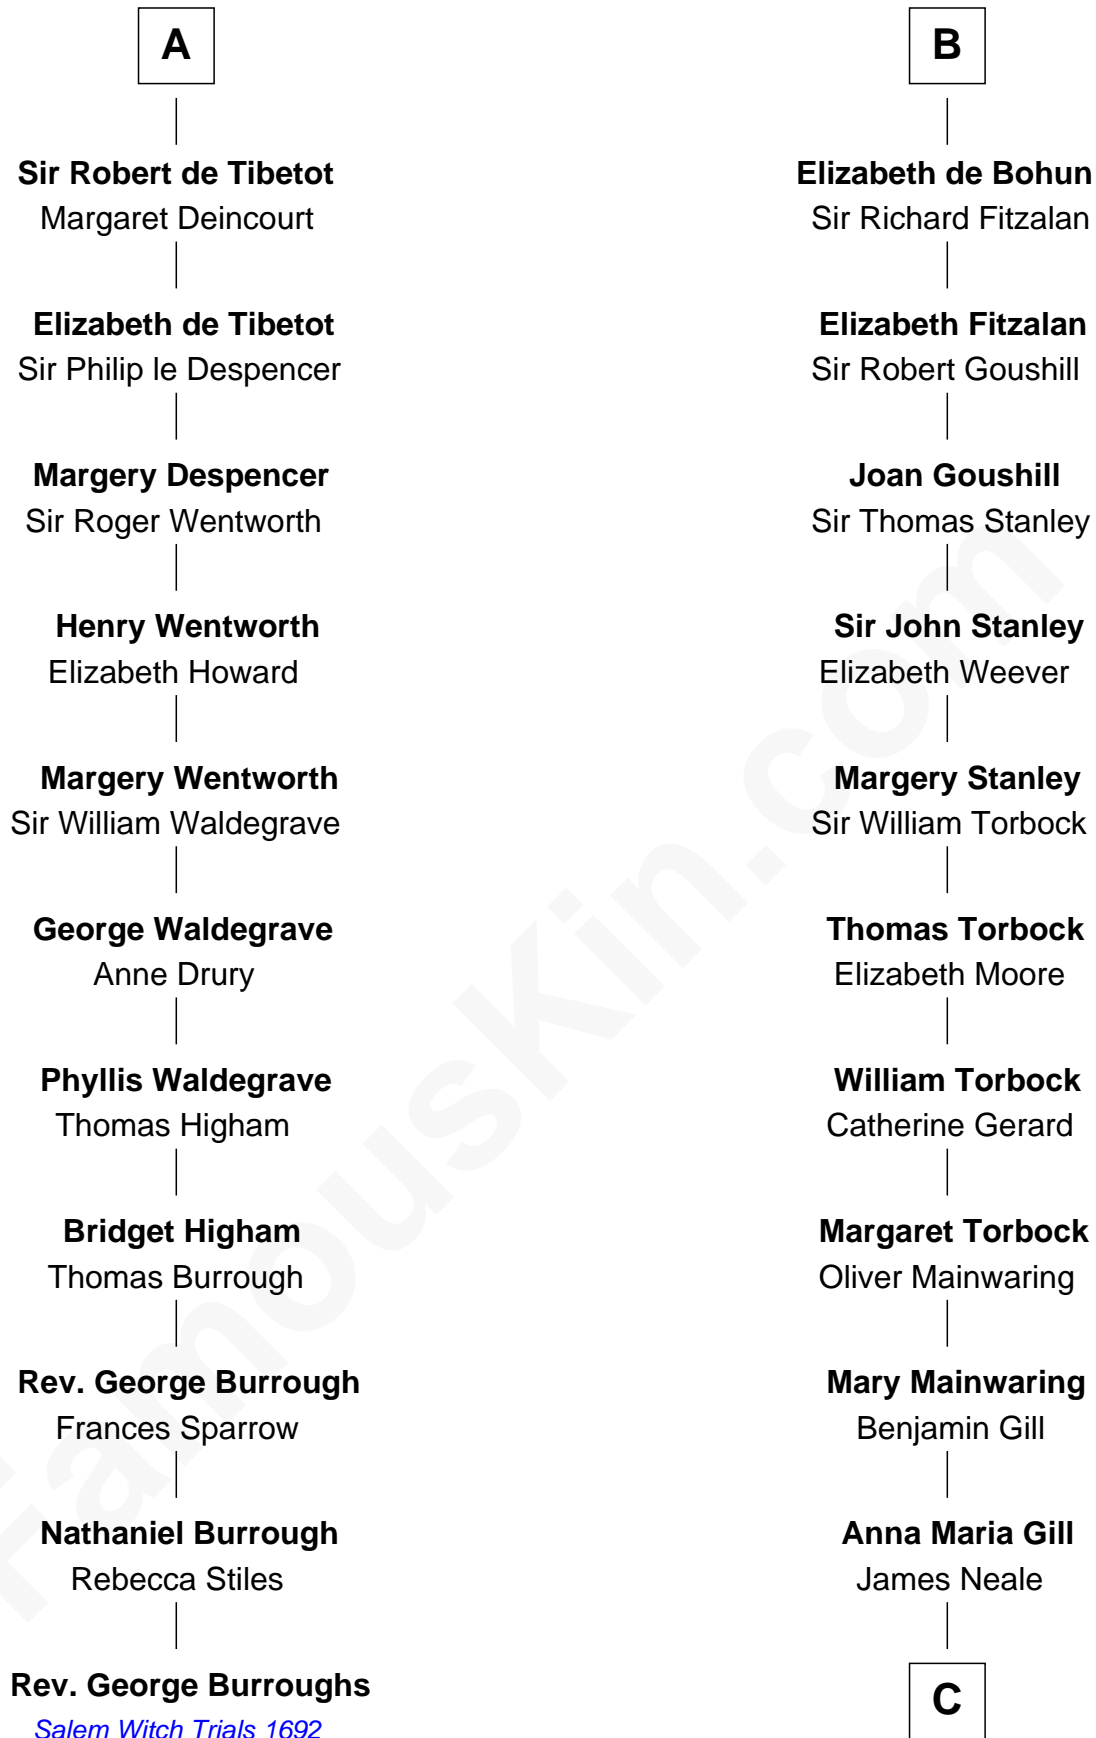

FamousKin.com

Relationship Chart of

Rev. George Burroughs
Executed for Witchcraft, Salem 1692

17th cousin 4 times removed of

Charles Goldsborough
16th Governor of Maryland

C

Henrietta Maria Neale

Col. Philemon Lloyd

Anna Maria Lloyd

Richard Tilghman

William Tilghman

Margaret Lloyd

Anna Maria Tilghman

Charles Goldsborough

Charles Goldsborough

16th Governor of Maryland