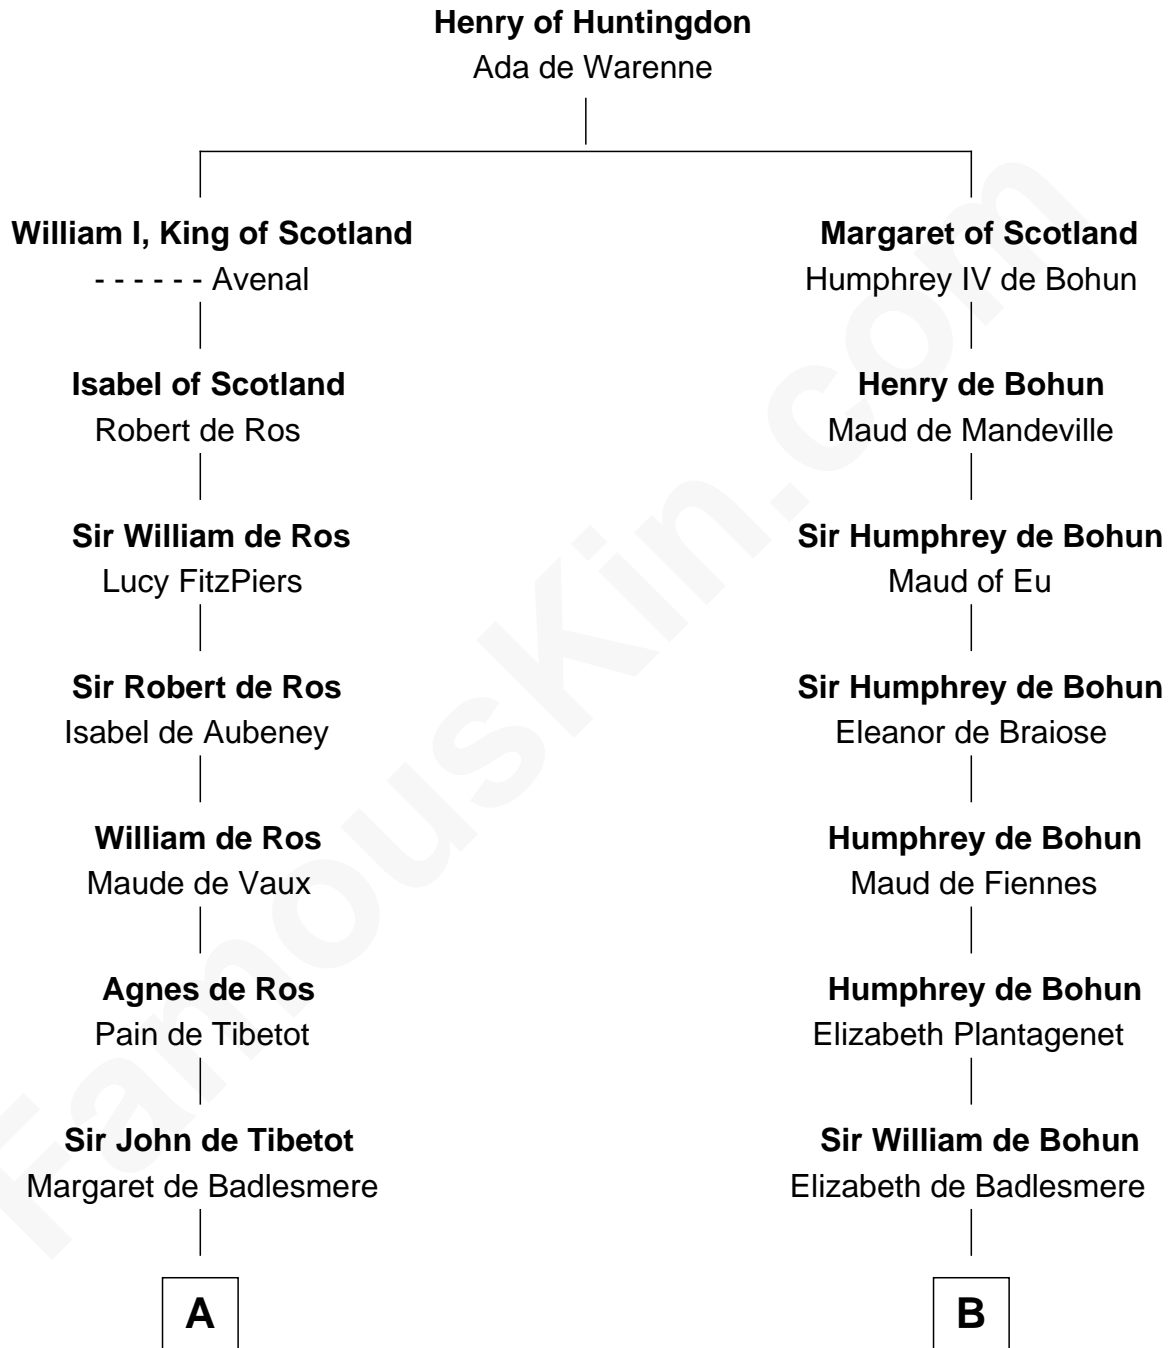

FamousKin.com

Relationship Chart of

Rev. George Burroughs
Executed for Witchcraft, Salem 1692

17th cousin 4 times removed of

Charles Goldsborough
16th Governor of Maryland

C

Henrietta Maria Neale

Col. Philemon Lloyd

Anna Maria Lloyd

Richard Tilghman

William Tilghman

Margaret Lloyd

Anna Maria Tilghman

Charles Goldsborough

Charles Goldsborough

16th Governor of Maryland