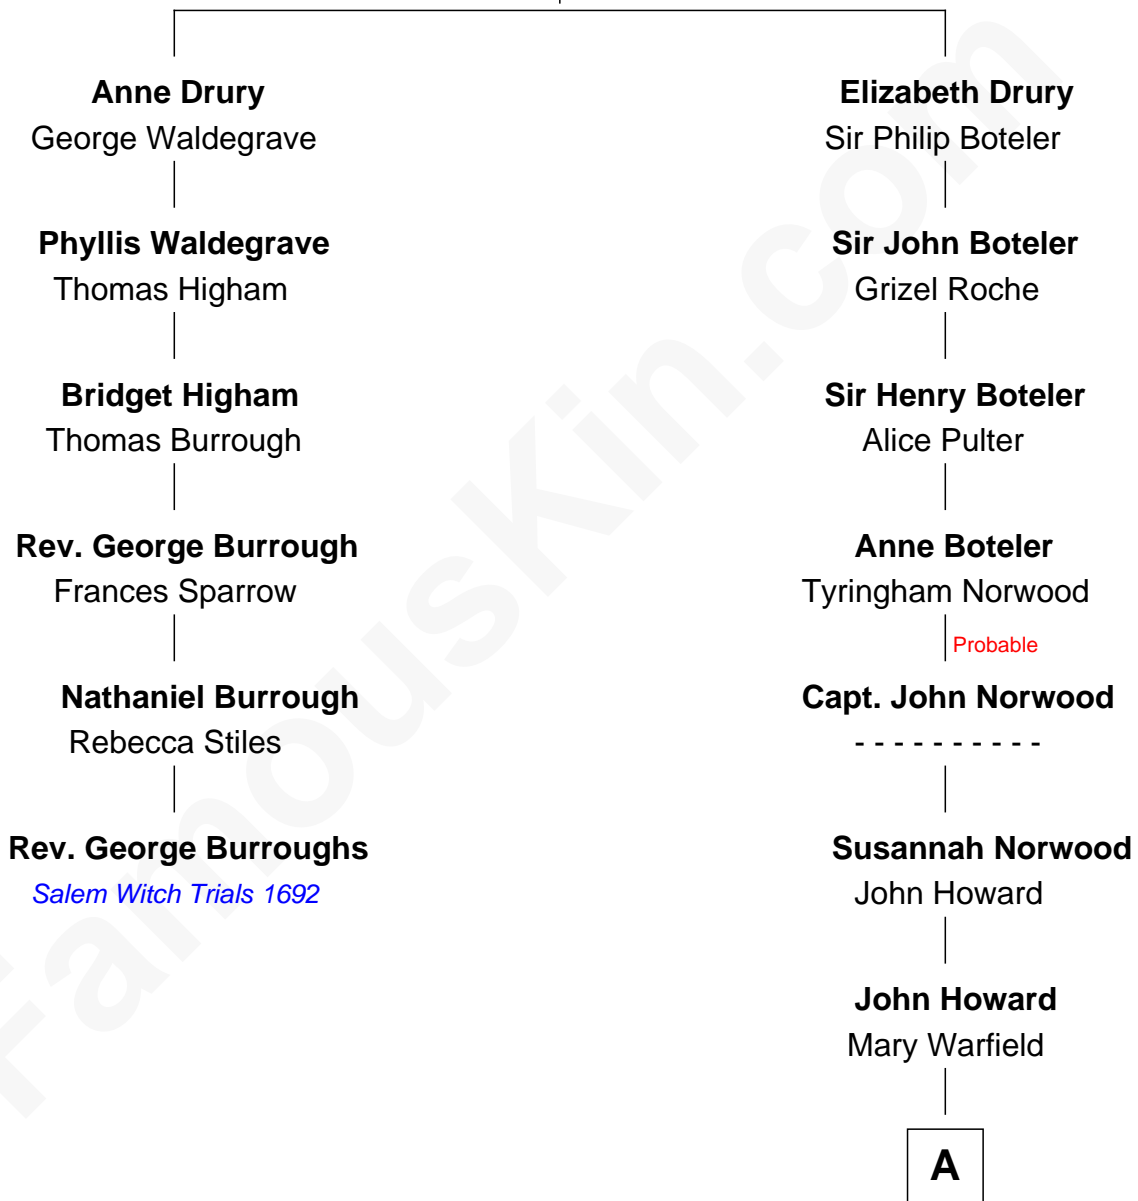

FamousKin.com

Relationship Chart of

Rev. George Burroughs

Executed for Witchcraft, Salem 1692

5th cousin 4 times removed of

Charles Carnan Ridgely
15th Governor of Maryland

Sir Robert Drury
Anne Calthorpe

A

Rachel Howard
Col. Charles Ridgely

Achsah Ridgely
Charles R. Carnan

Charles Carnan Ridgely
15th Governor of Maryland

FamousKin.com