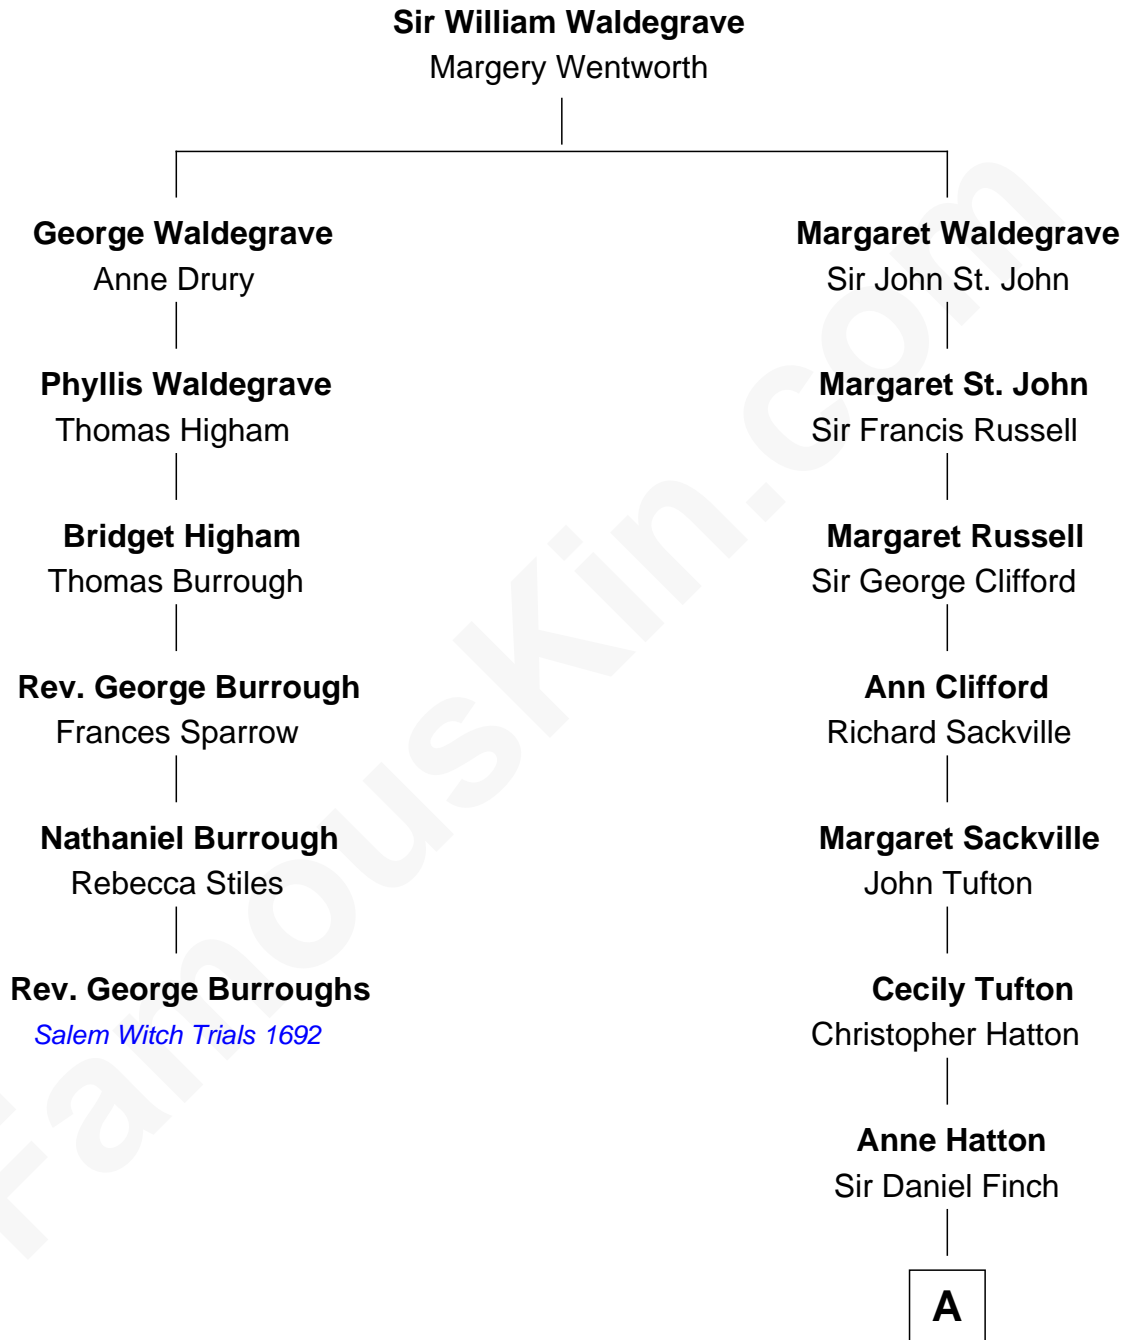

FamousKin.com

Relationship Chart of

Rev. George Burroughs

Executed for Witchcraft, Salem 1692

5th cousin 10 times removed of

Kit Harington

TV Actor - "Game of Thrones"

A

Charlotte Finch

Charles Seymour

Charlotte Seymour

Heneage Finch

Frances Finch

Sir George Legge

William Legge

Frances Barrington