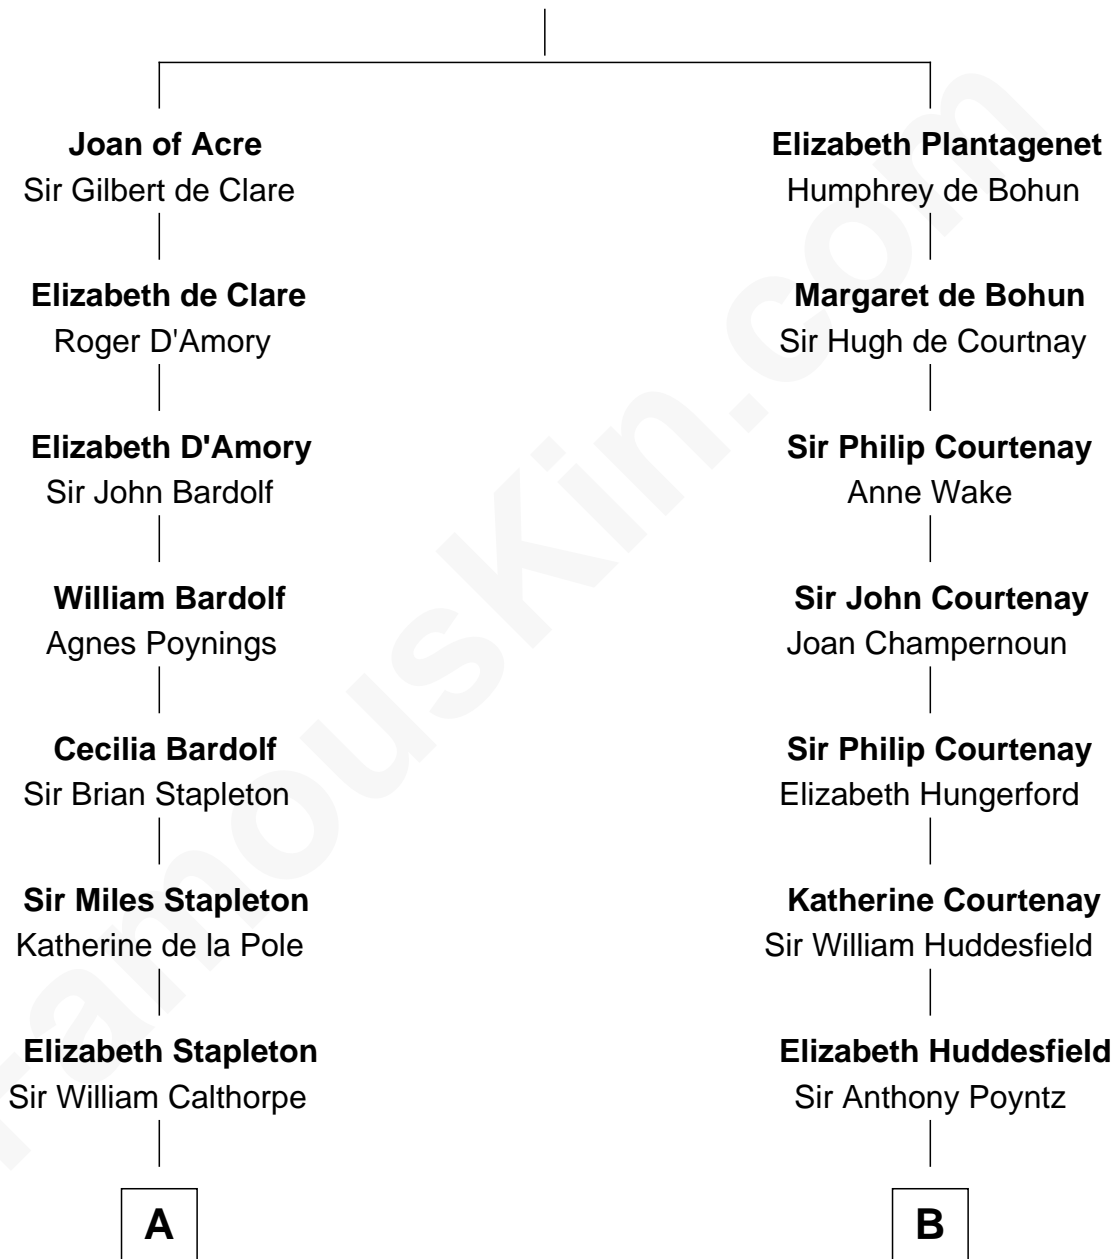

FamousKin.com

Relationship Chart of

Rev. George Burroughs

Executed for Witchcraft, Salem 1692

13th cousin 8 times removed of

Kit Harington

TV Actor - "Game of Thrones"

King Edward I
Eleanor of Castile

C

Edward Henry Legge

Cordelia Twysden Molesworth

Lois Marjorie Legge

Ernest Wriothsesley Denny

Lavender Cecilia Denny

John Charles Dundas Harington

Sir David Richard Harington