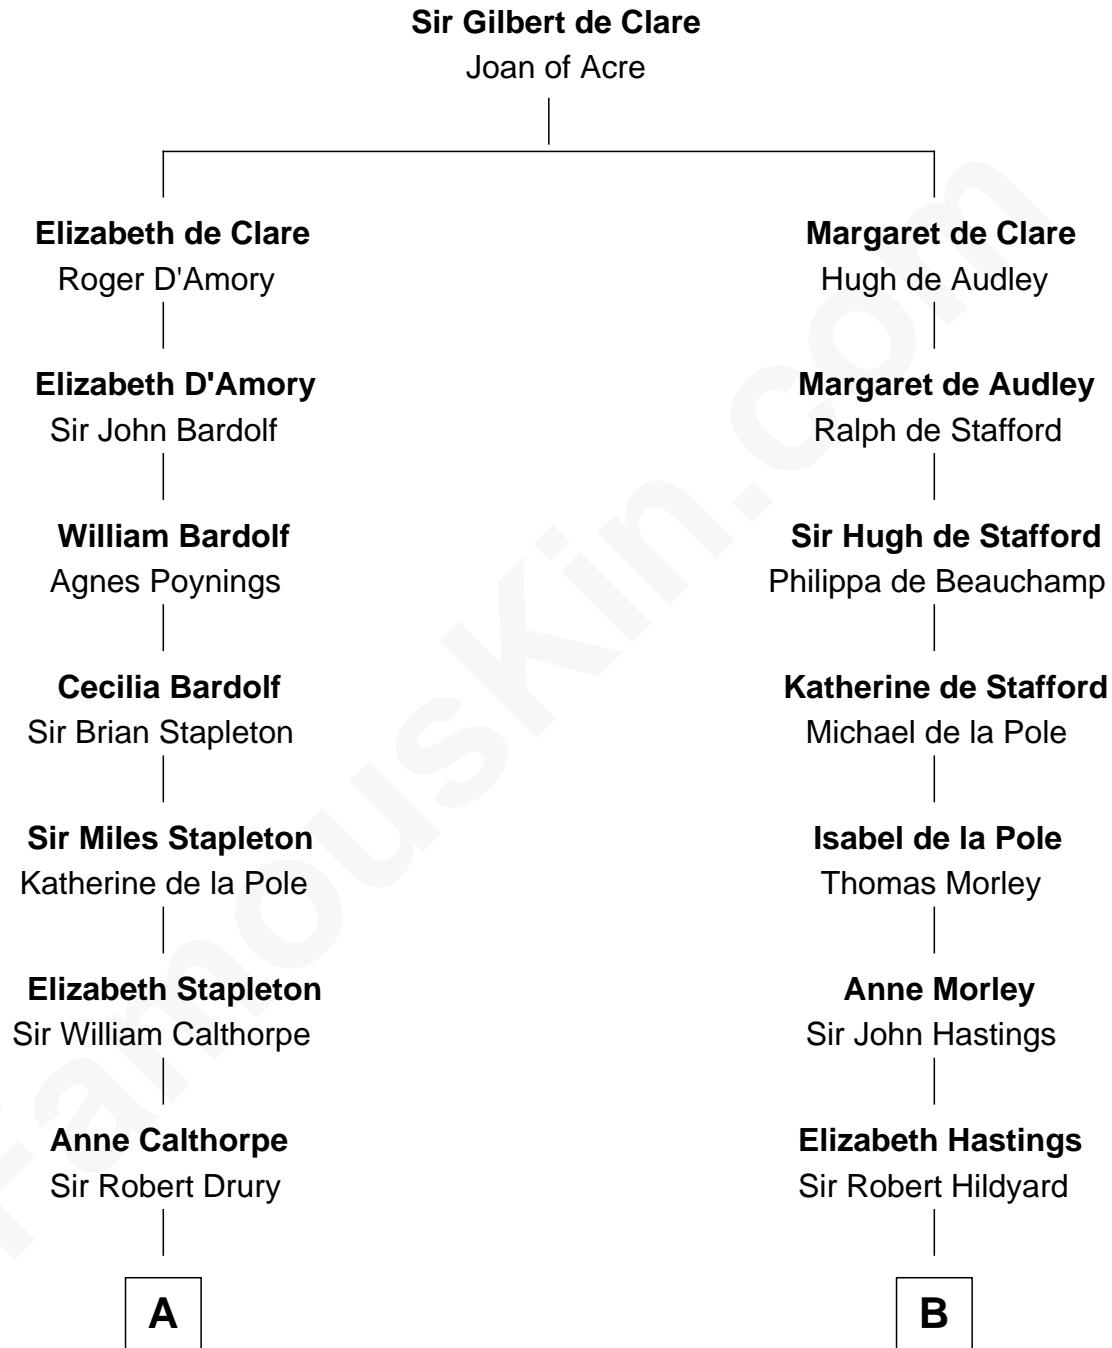

FamousKin.com

Relationship Chart of

Rev. George Burroughs
Executed for Witchcraft, Salem 1692

12th cousin 9 times removed of

Harper Lee
Author of To Kill a Mockingbird

C

John Farrar Finch

Frances Smith