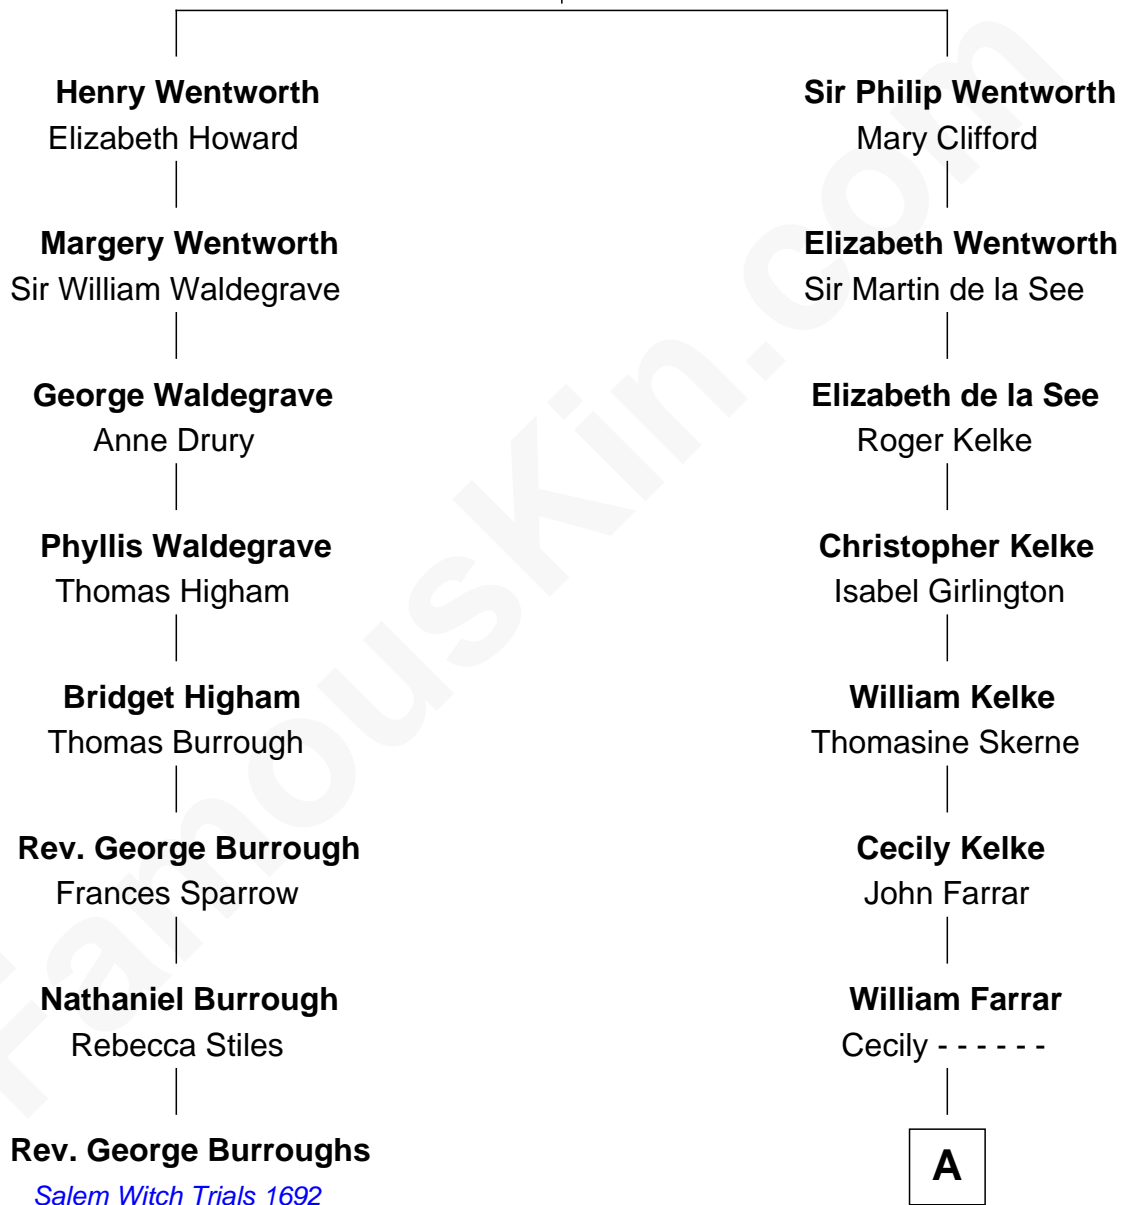

Sir Roger Wentworth

Margery Despencer