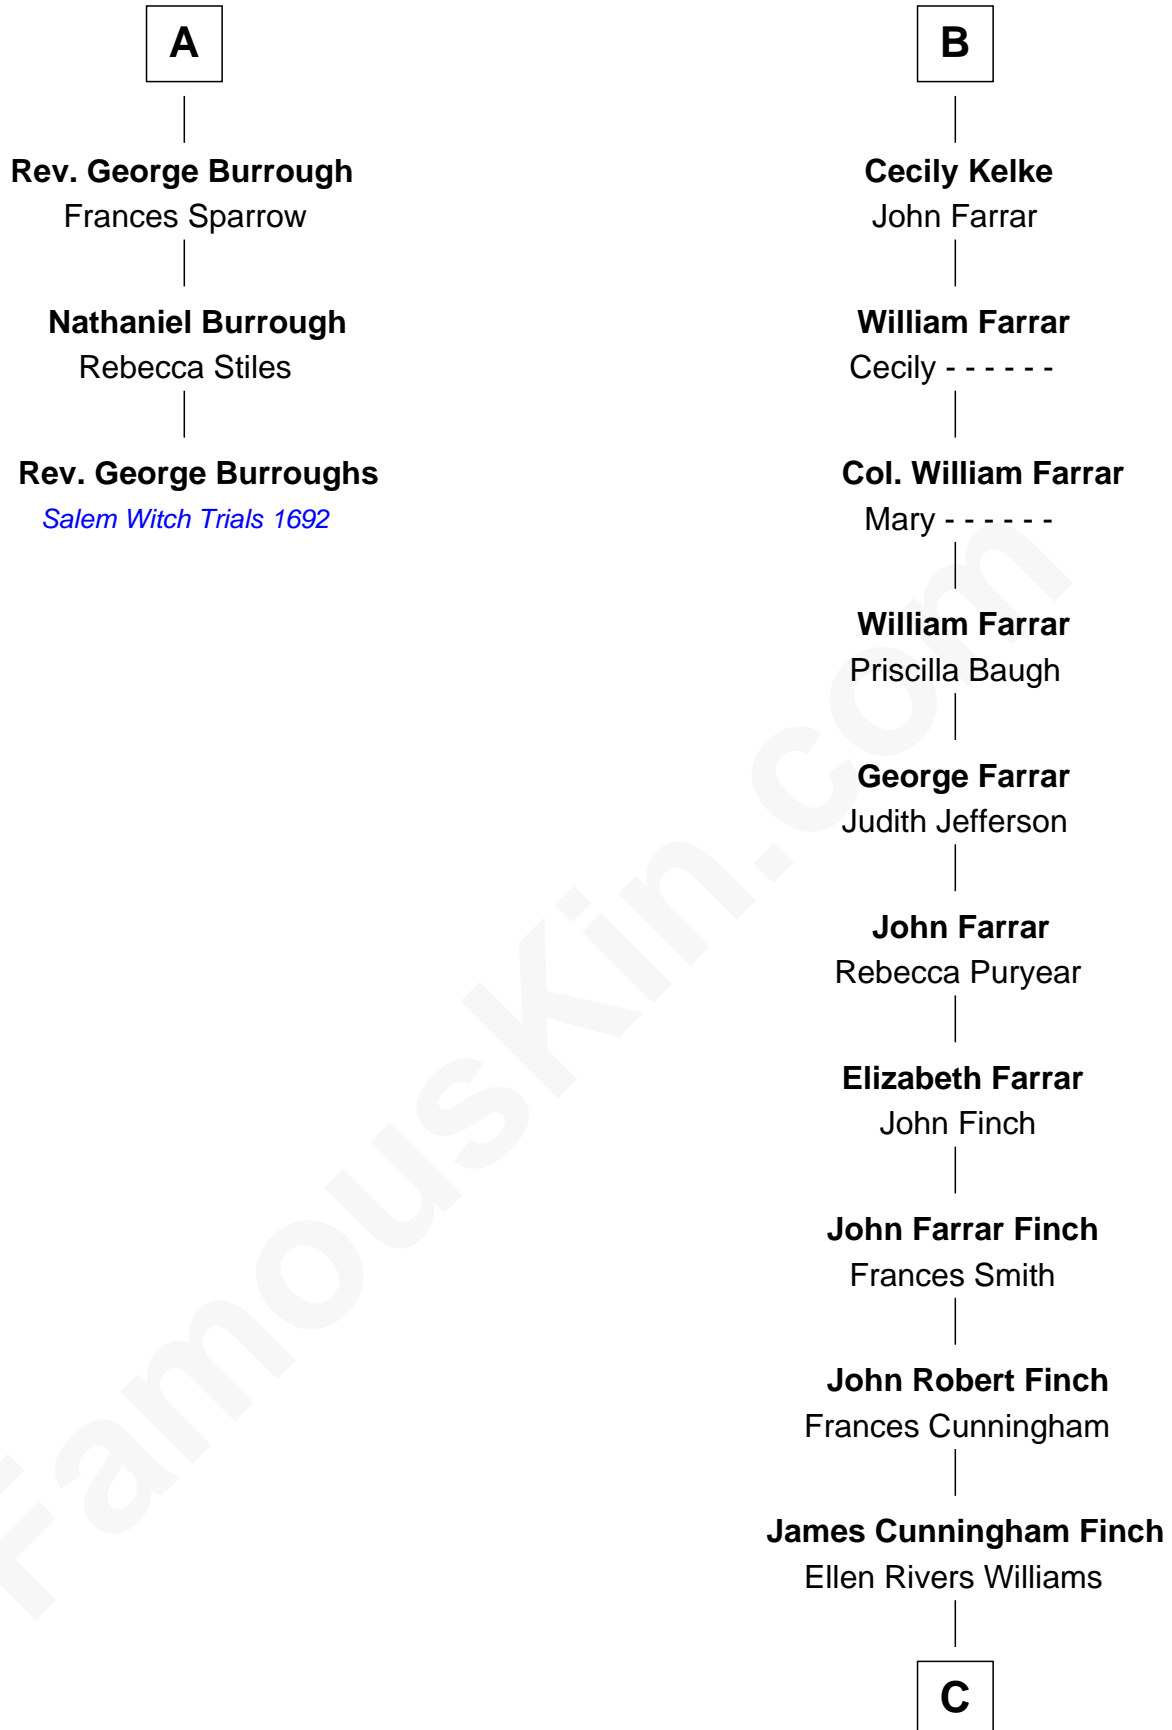

FamousKin.com

Relationship Chart of

Rev. George Burroughs
Executed for Witchcraft, Salem 1692

9th cousin 9 times removed of

Harper Lee
Author of To Kill a Mockingbird

C

Frances Cunningham Finch

Amasa Coleman Lee