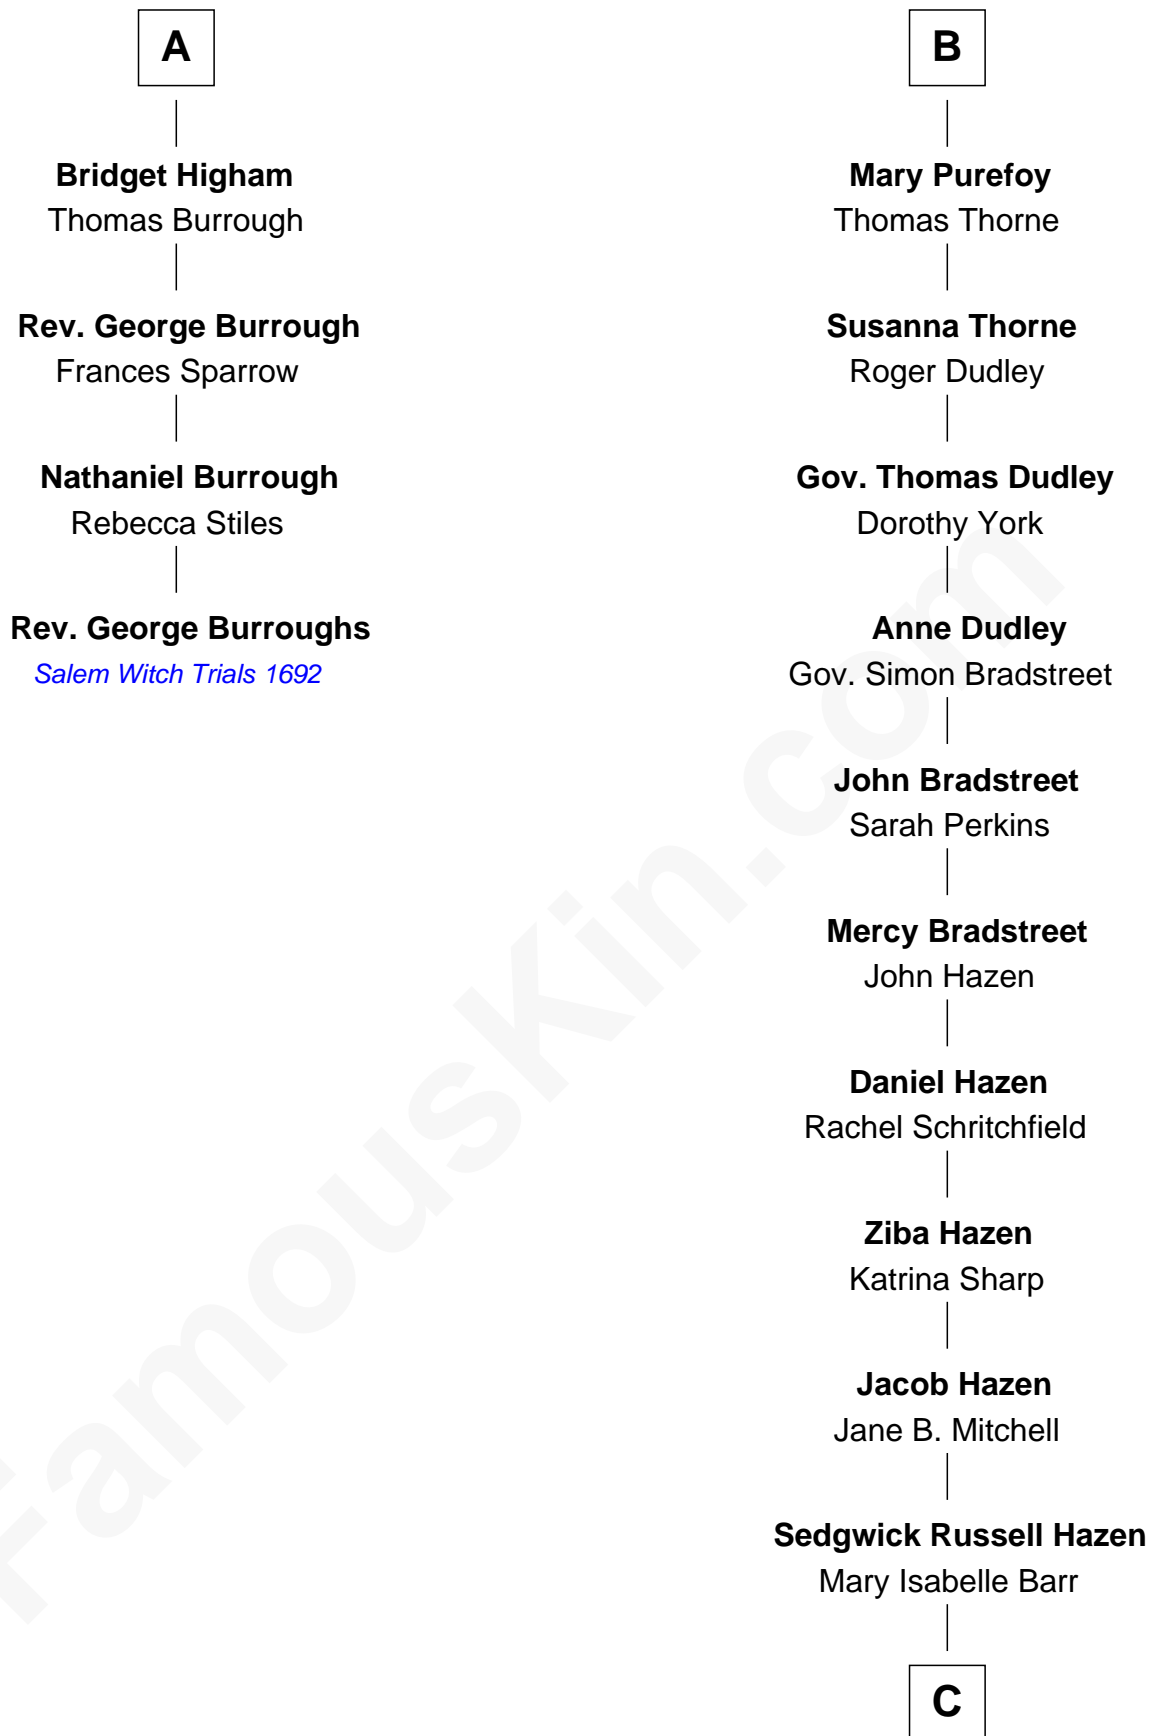

FamousKin.com Relationship Chart of

Rev. George Burroughs

Executed for Witchcraft, Salem 1692

10th cousin 10 times removed of

J. K. Simmons

TV and Movie Actor

Sir John Howard

Alice de Bois

C

Lewis Jacob Hazen

Emma Broaddus Lewis

Ruth Hazen

Col. Ralph Archibald Kimble

Patricia Kimble

Dr. Donald William Simmons

J. K. Simmons