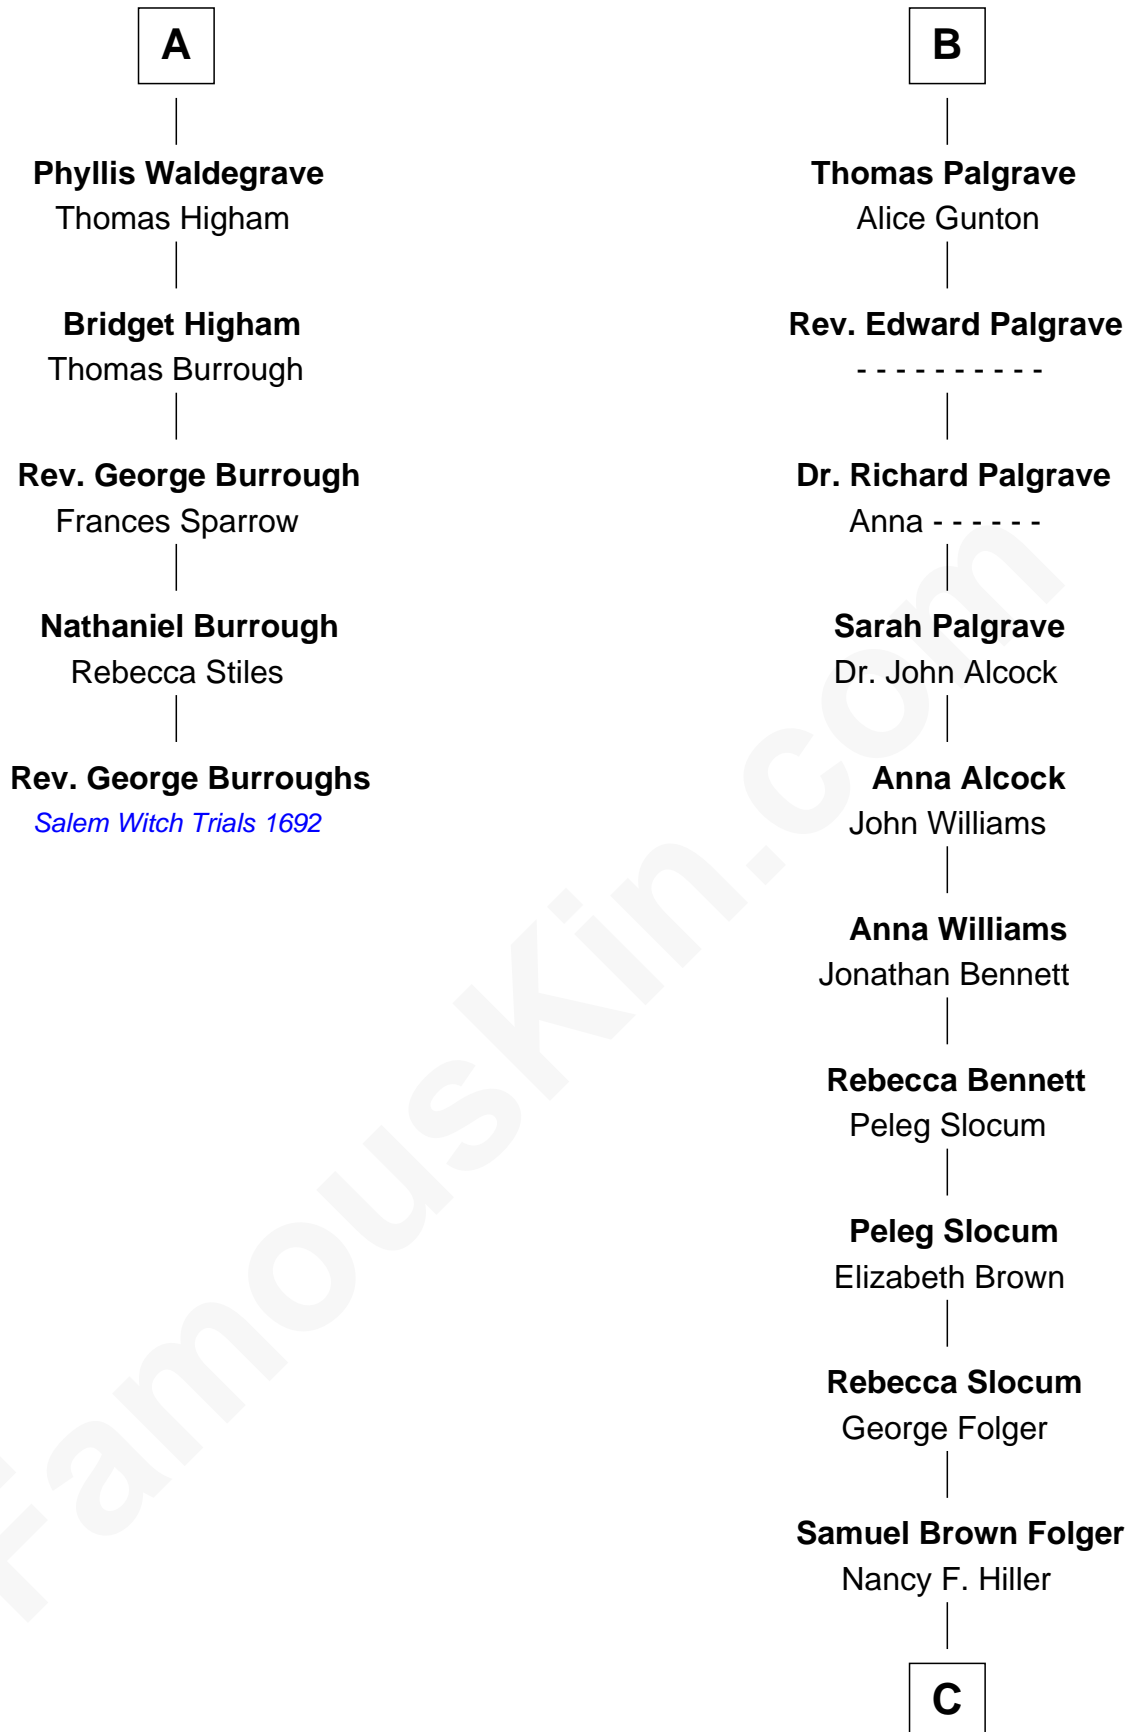

FamousKin.com

Relationship Chart of

Rev. George Burroughs

Executed for Witchcraft, Salem 1692

11th cousin 7 times removed of

Henry Clay Folger

Founder of Folger Shakespeare Library and Chairman of Standard Oil

C

Henry Clay Folger

Eliza Jane Clark

Henry Clay Folger

Chairman of Standard Oil

FamousKin.com