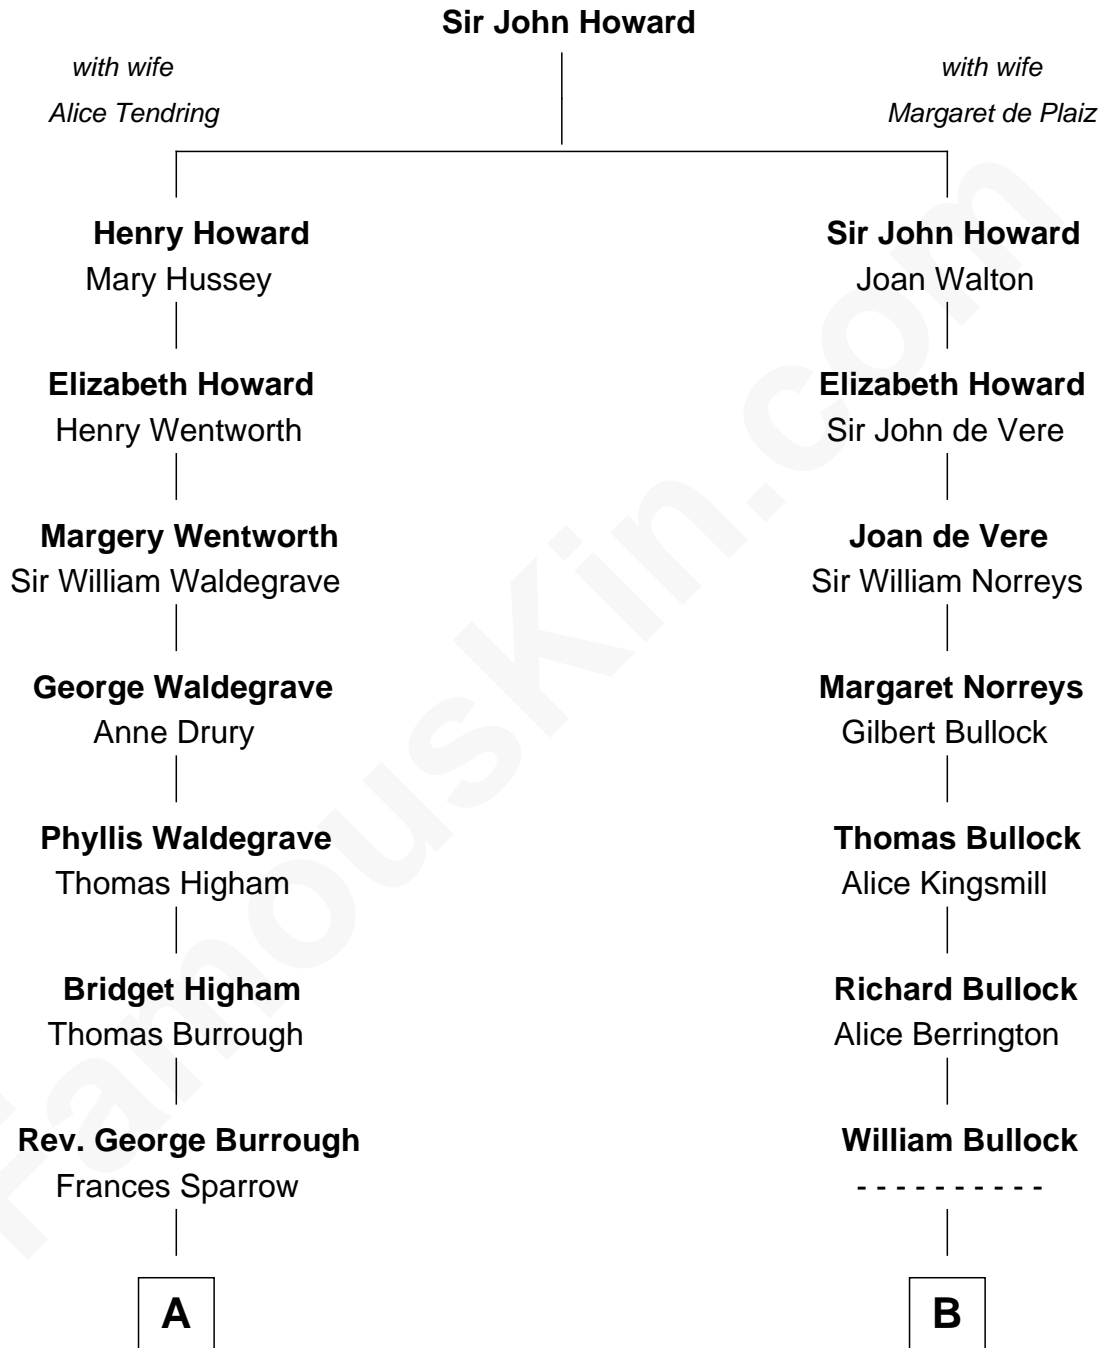

FamousKin.com

Relationship Chart of

Rev. George Burroughs

Executed for Witchcraft, Salem 1692

8th cousin 4 times removed of

Samuel Howard

Boston Tea Party Participant

A

Nathaniel Burrough

Rebecca Stiles

Rev. George Burroughs

Salem Witch Trials 1692

B

Elizabeth Bullock

Augustine Clement

Elizabeth Clement

Boston Tea Party Participant