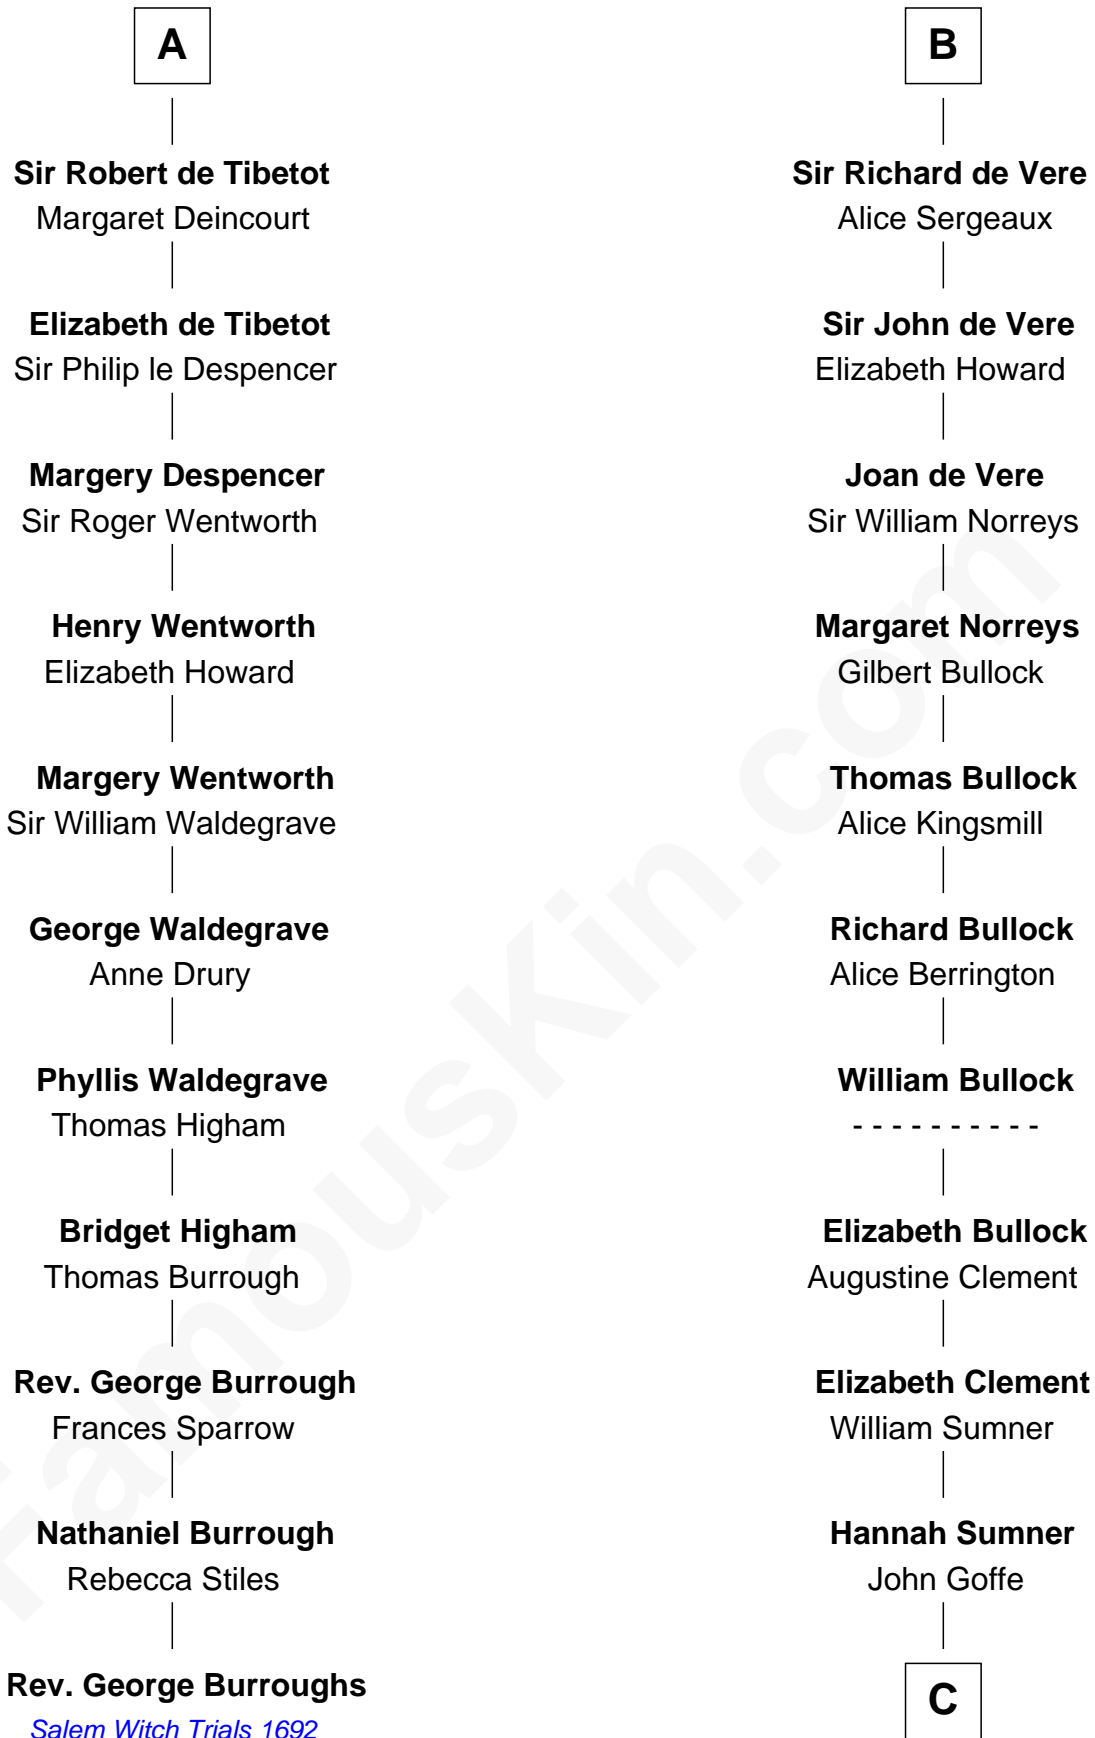

## Relationship Chart of

### Rev. George Burroughs

*Executed for Witchcraft, Salem 1692*

17th cousin 2 times removed of

**Samuel Howard**

*Boston Tea Party Participant*

**Robert Fitzrichard**

Maud de St. Liz

**C**