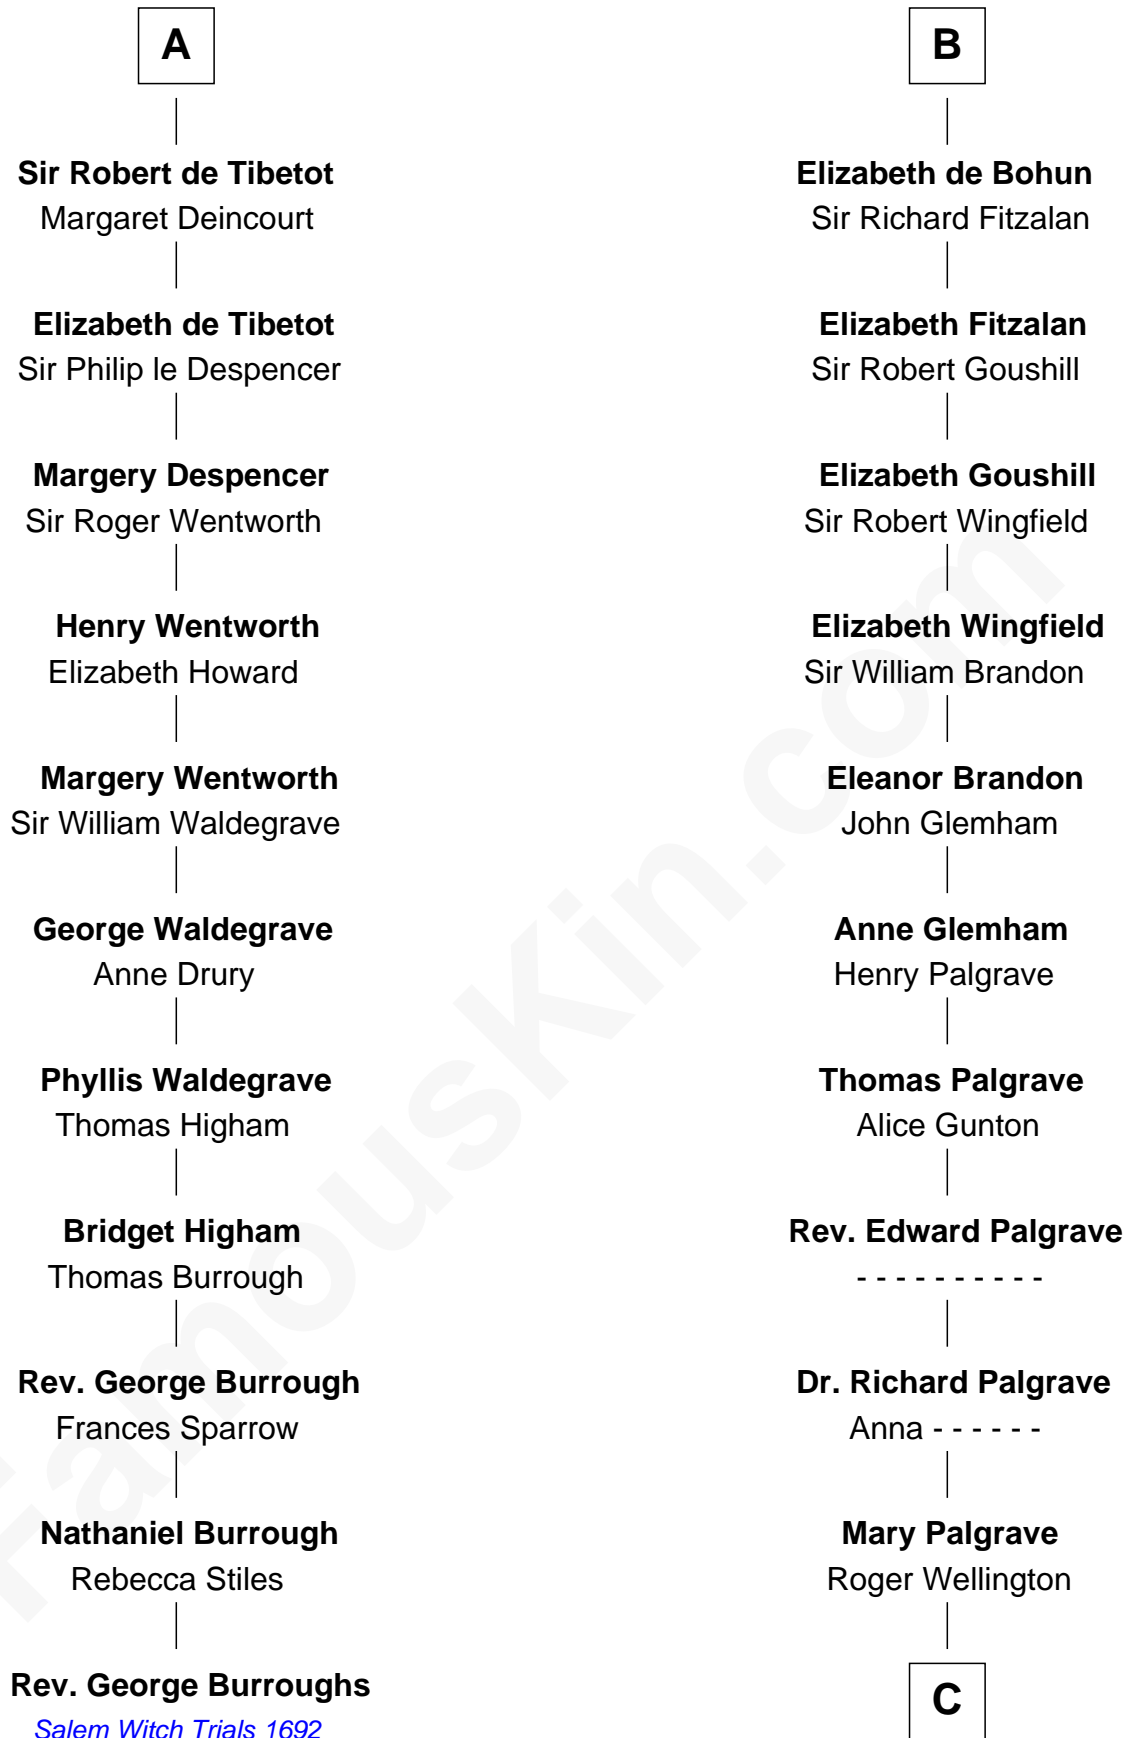

## Relationship Chart of

### Rev. George Burroughs

*Executed for Witchcraft, Salem 1692*

17th cousin 4 times removed of

**Eli Whitney**

*Inventor of the Cotton Gin*

**C**

**Benjamin Wellington**  
Elizabeth Sweetman

**Elizabeth Wellington**  
John Fay

**Benjamin Fay**  
Martha Miles

**Elizabeth Fay**  
Eli Whitney

**Eli Whitney**  
*Inventor of the Cotton Gin*

FamousKin.com