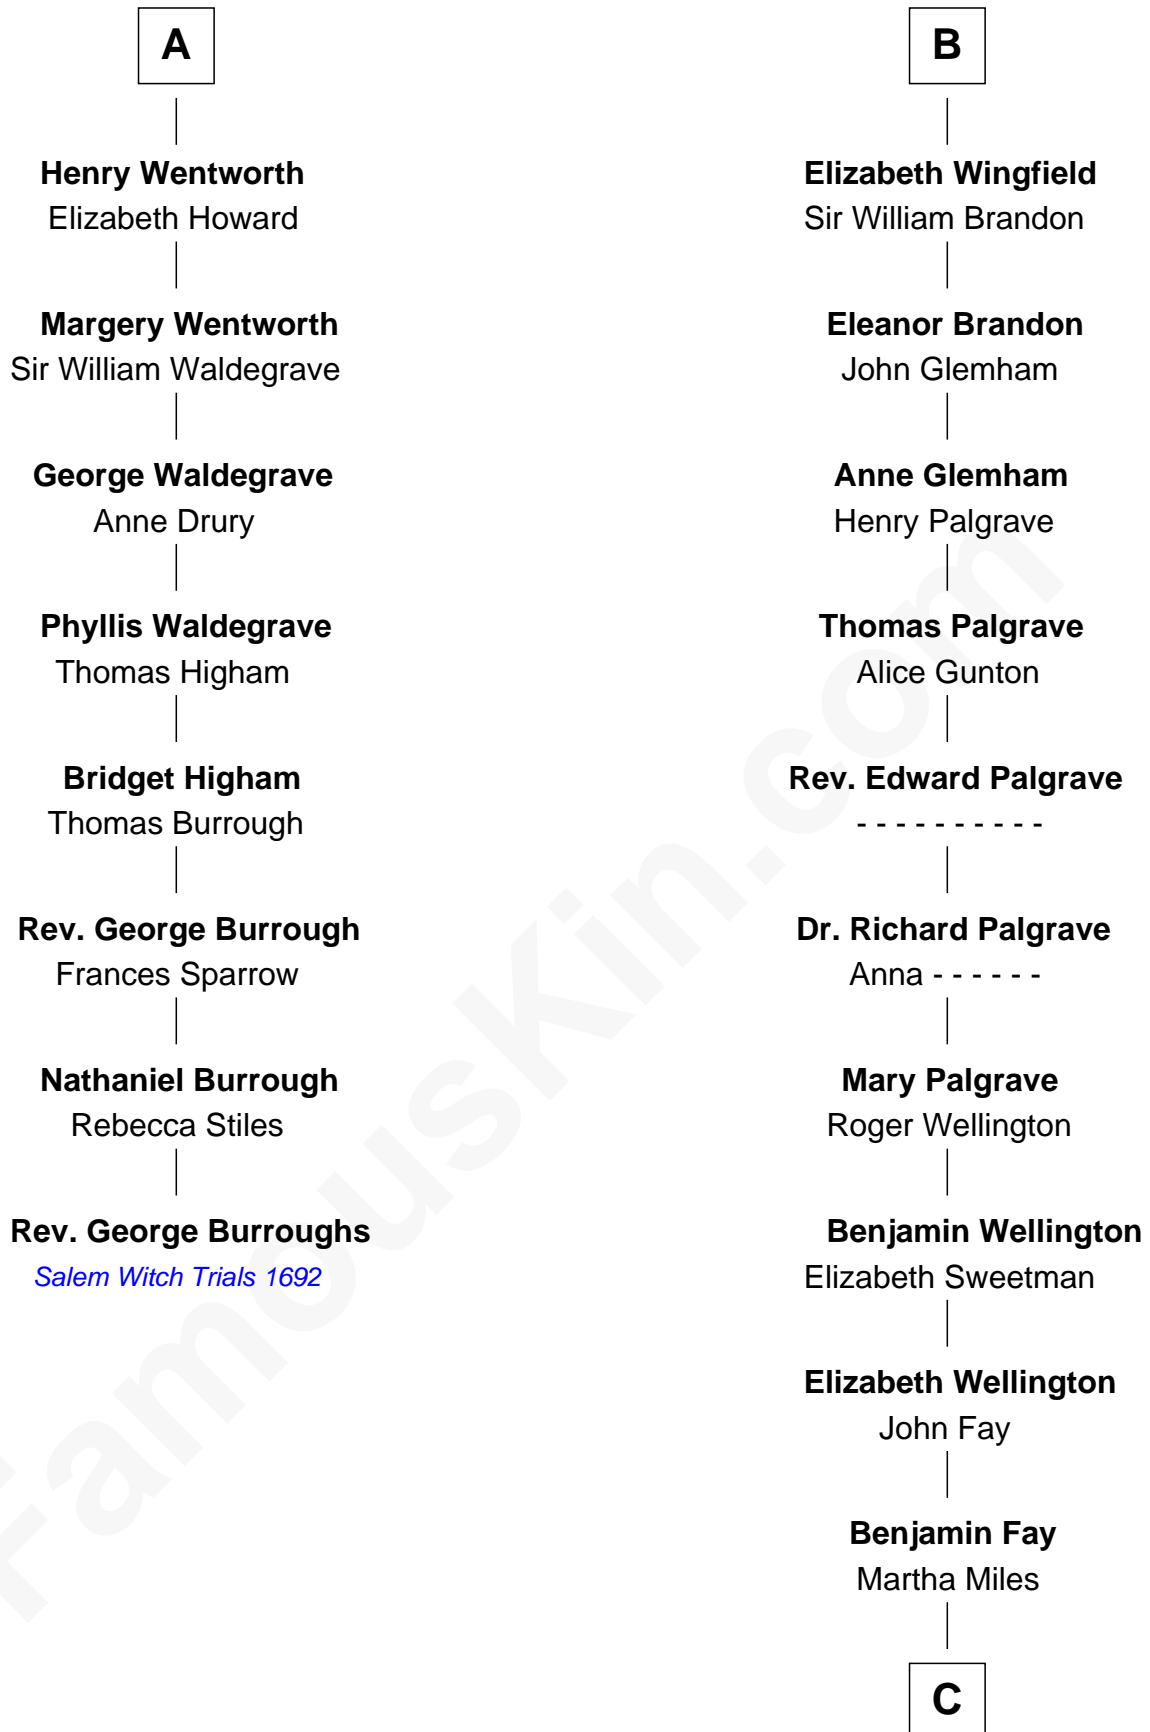

FamousKin.com

Relationship Chart of

Rev. George Burroughs
Executed for Witchcraft, Salem 1692

14th cousin 4 times removed of

Eli Whitney

Inventor of the Cotton Gin

William de Braiose

Eva Marshal

C

—
Elizabeth Fay

Eli Whitney

—
Eli Whitney

Inventor of the Cotton Gin

FamousKin.com