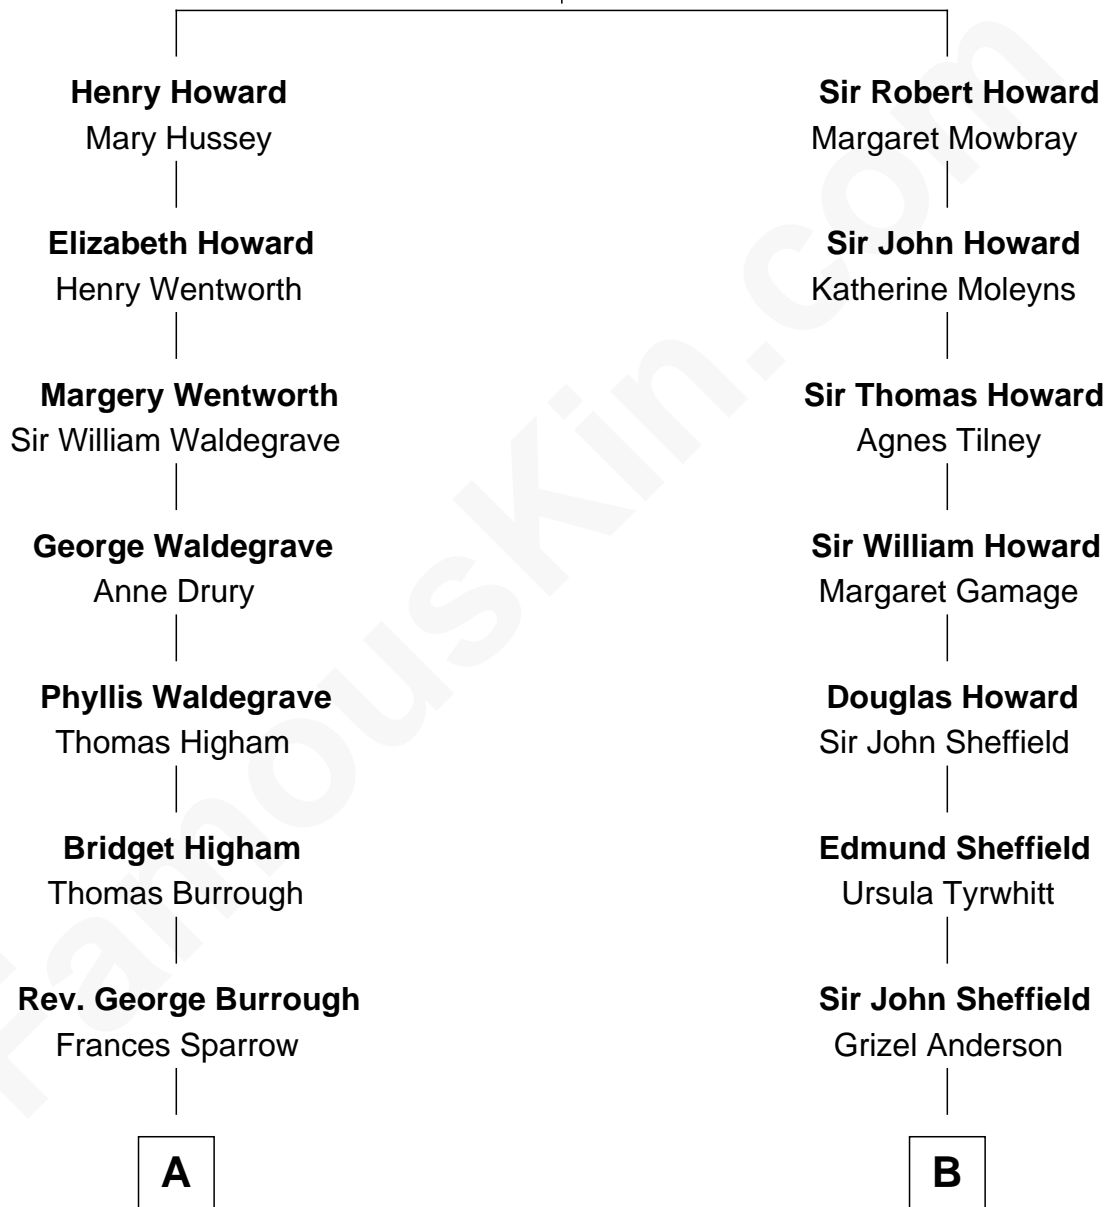

## Relationship Chart of

### Rev. George Burroughs

*Executed for Witchcraft, Salem 1692*

8th cousin 9 times removed of

### Cara Delevingne

*Fashion Model and Movie Actress*

**Sir John Howard**

Alice Tendring

Cara Delevingne photo by [Gage Skidmore](#) ([CC BY-SA 2.0](#))