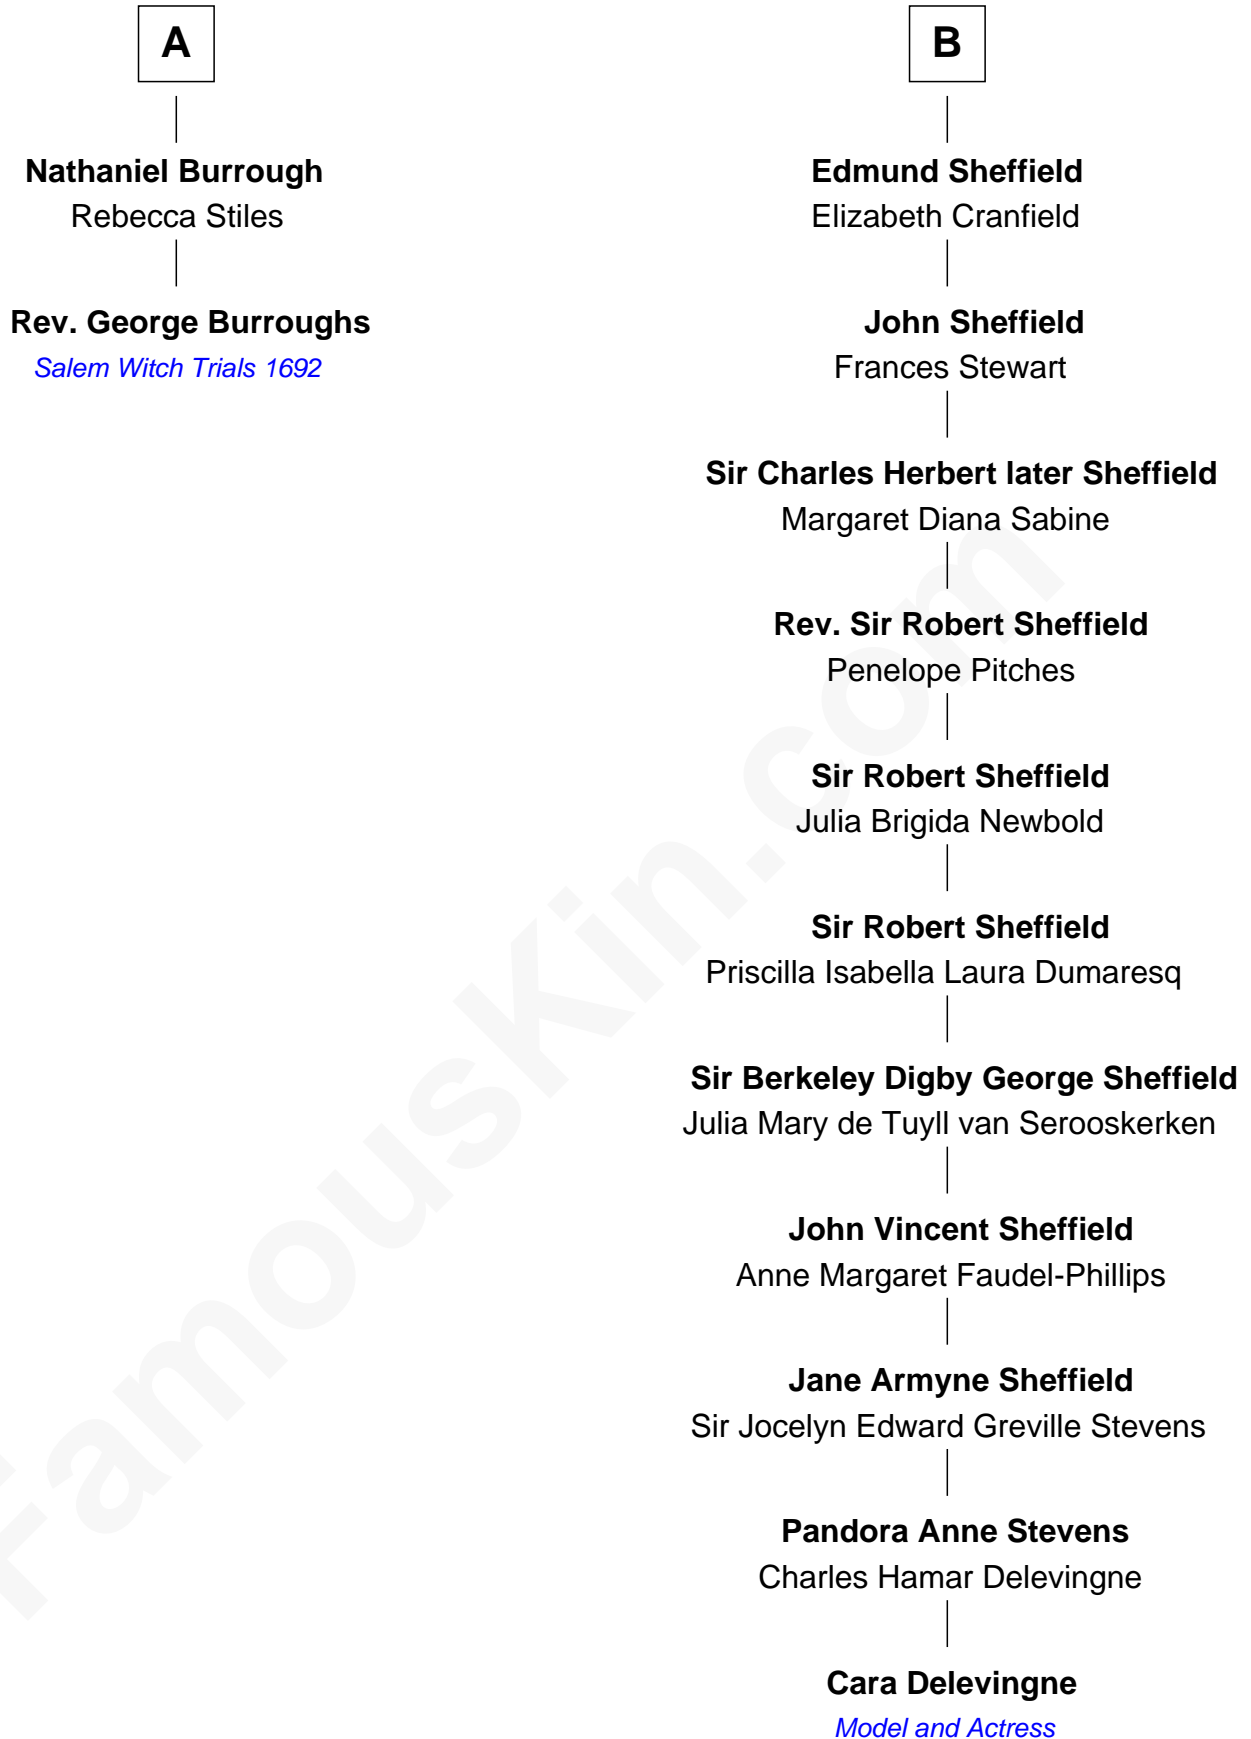

## Relationship Chart of

### Rev. George Burroughs

*Executed for Witchcraft, Salem 1692*

8th cousin 9 times removed of

### Cara Delevingne

*Fashion Model and Movie Actress*

**Sir John Howard**

Alice Tendring

Cara Delevingne photo by [Gage Skidmore](#) ([CC BY-SA 2.0](#))