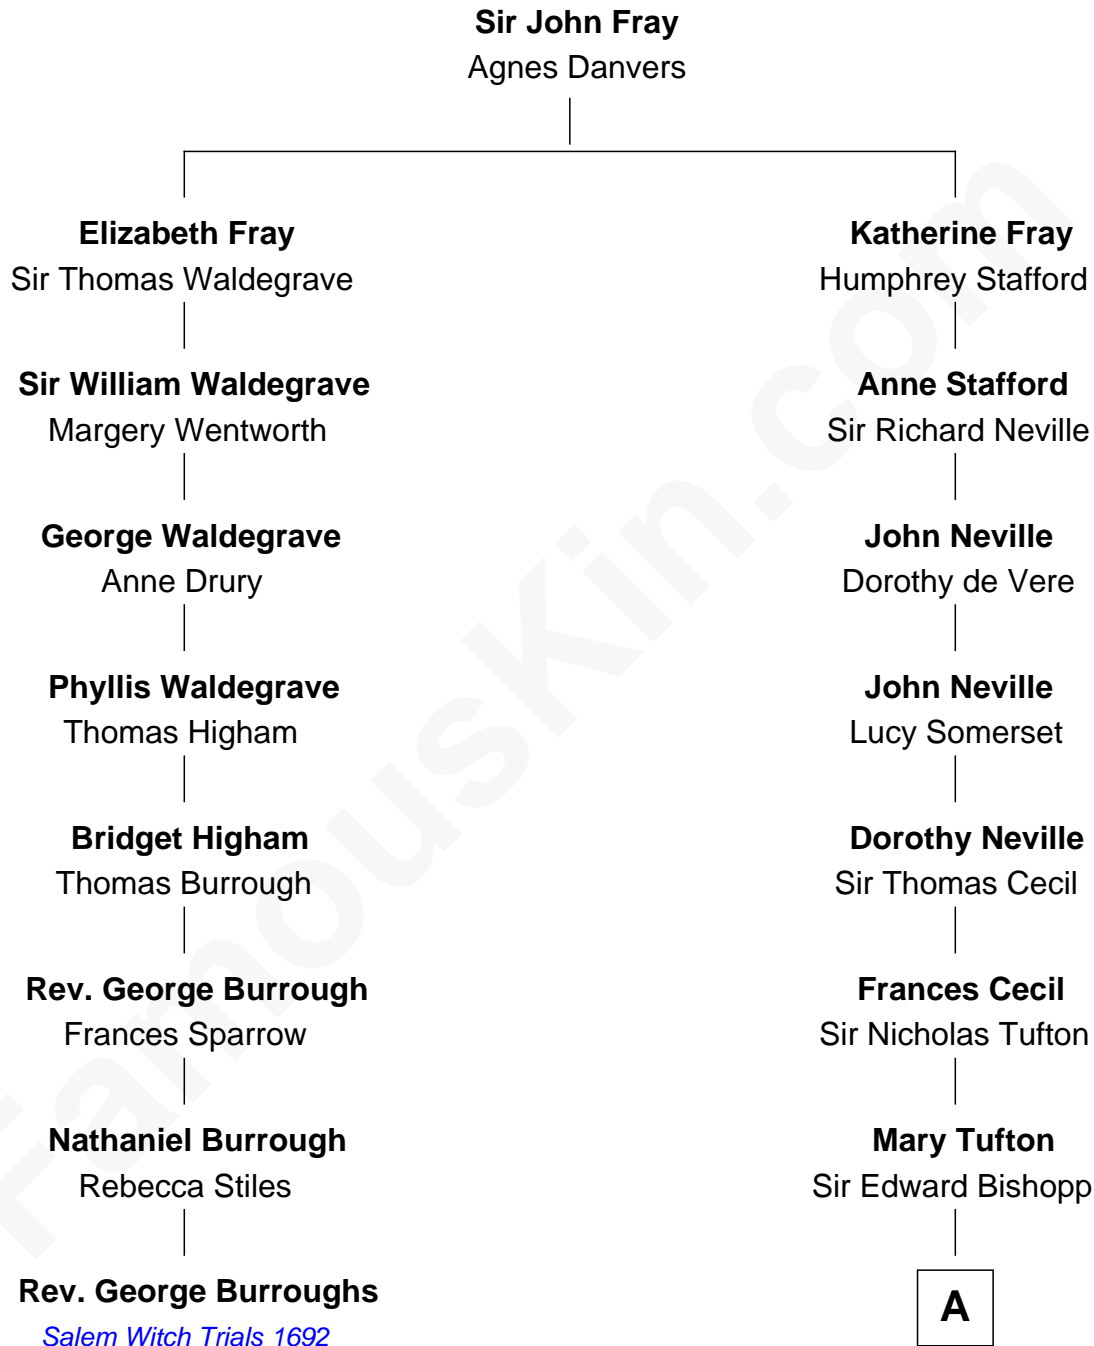

FamousKin.com

Relationship Chart of

Rev. George Burroughs

Executed for Witchcraft, Salem 1692

7th cousin 11 times removed of

Cara Delevingne

Fashion Model and Movie Actress