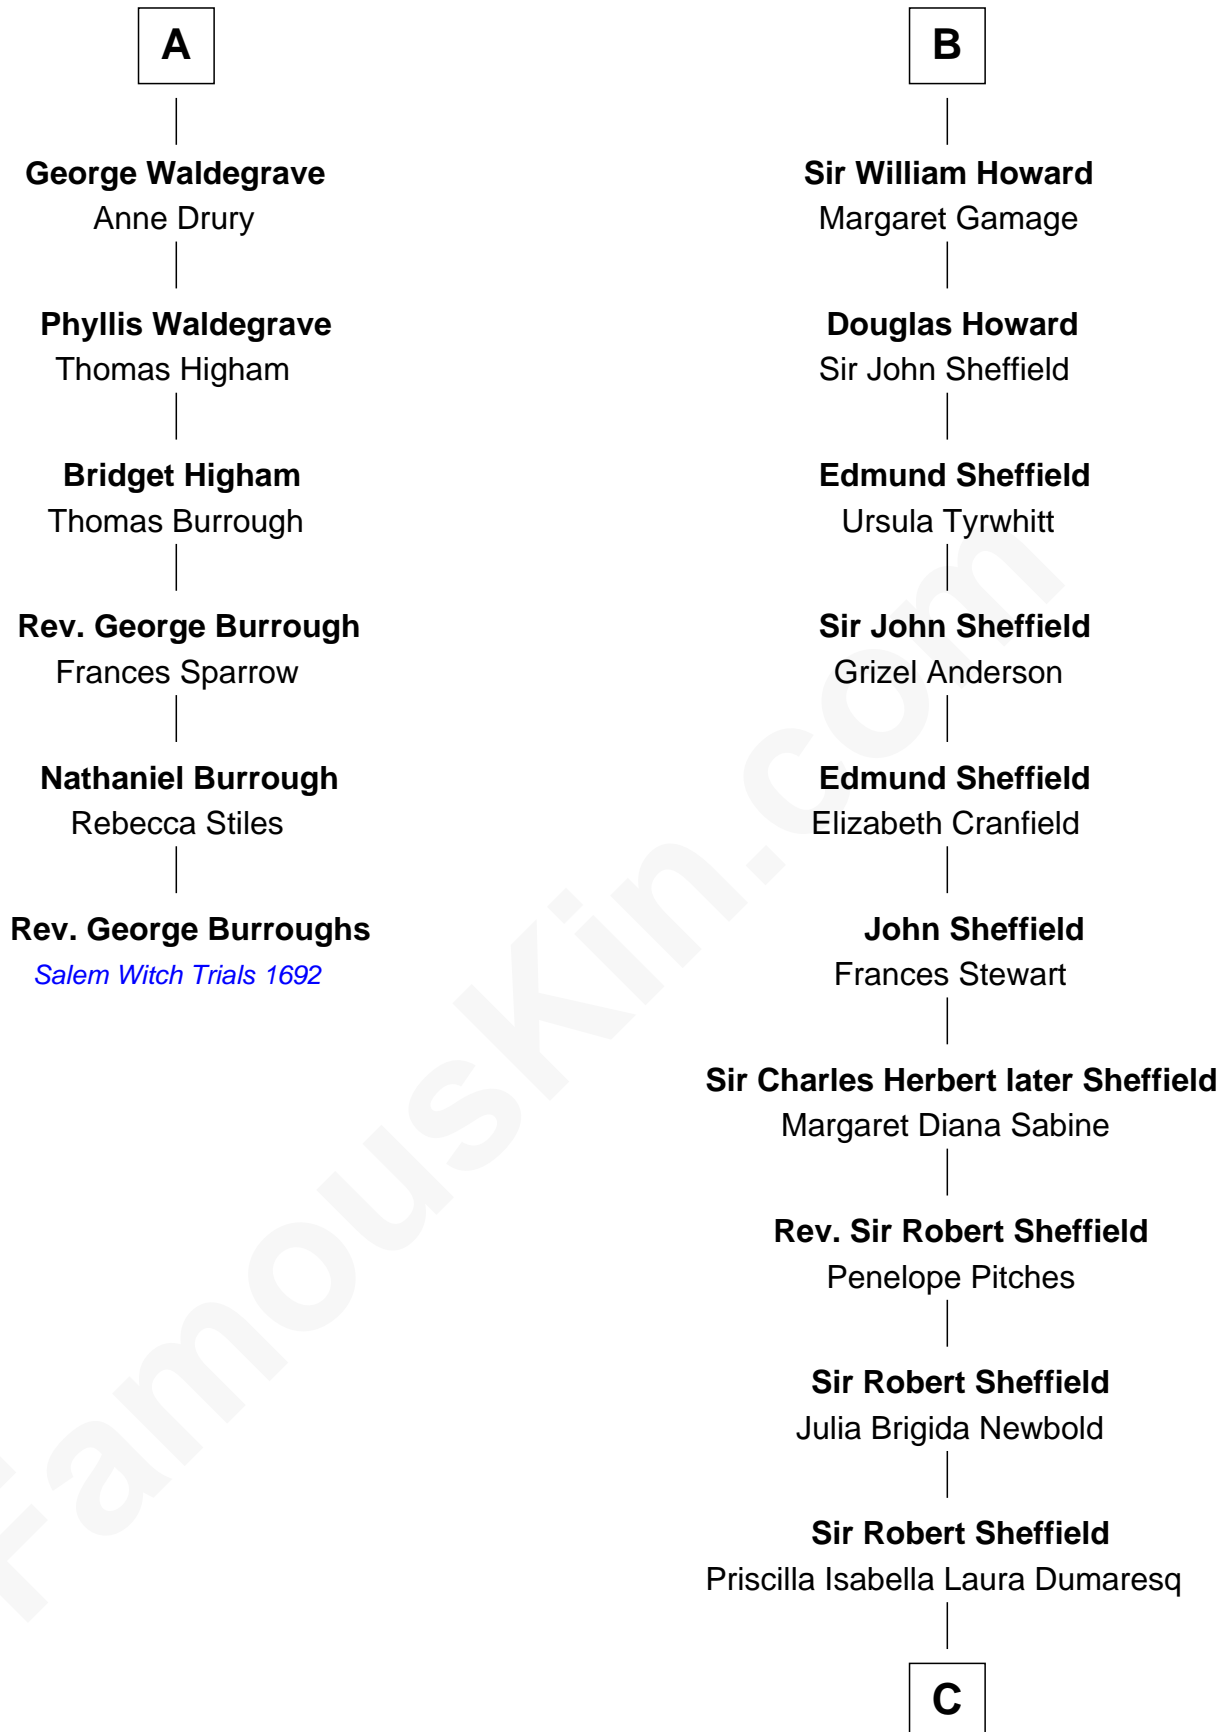

FamousKin.com

Relationship Chart of

Rev. George Burroughs

Executed for Witchcraft, Salem 1692

12th cousin 9 times removed of

Cara Delevingne

Fashion Model and Movie Actress

Isabella de Beauchamp

Sir Philip le Despencer
Elizabeth - - - - -

John de Mowbray
Elizabeth de Segrave

Sir Philip le Despencer
Elizabeth de Tibetot

Sir Thomas Mowbray
Elizabeth Fitzalan

Margery Despencer
Sir Roger Wentworth

Margaret Mowbray
Sir Robert Howard

Henry Wentworth
Elizabeth Howard

Sir John Howard
Katherine Moleyns

Margery Wentworth
Sir William Waldegrave

Sir Thomas Howard
Agnes Tilney

A

B

C

Sir Berkeley Digby George Sheffield