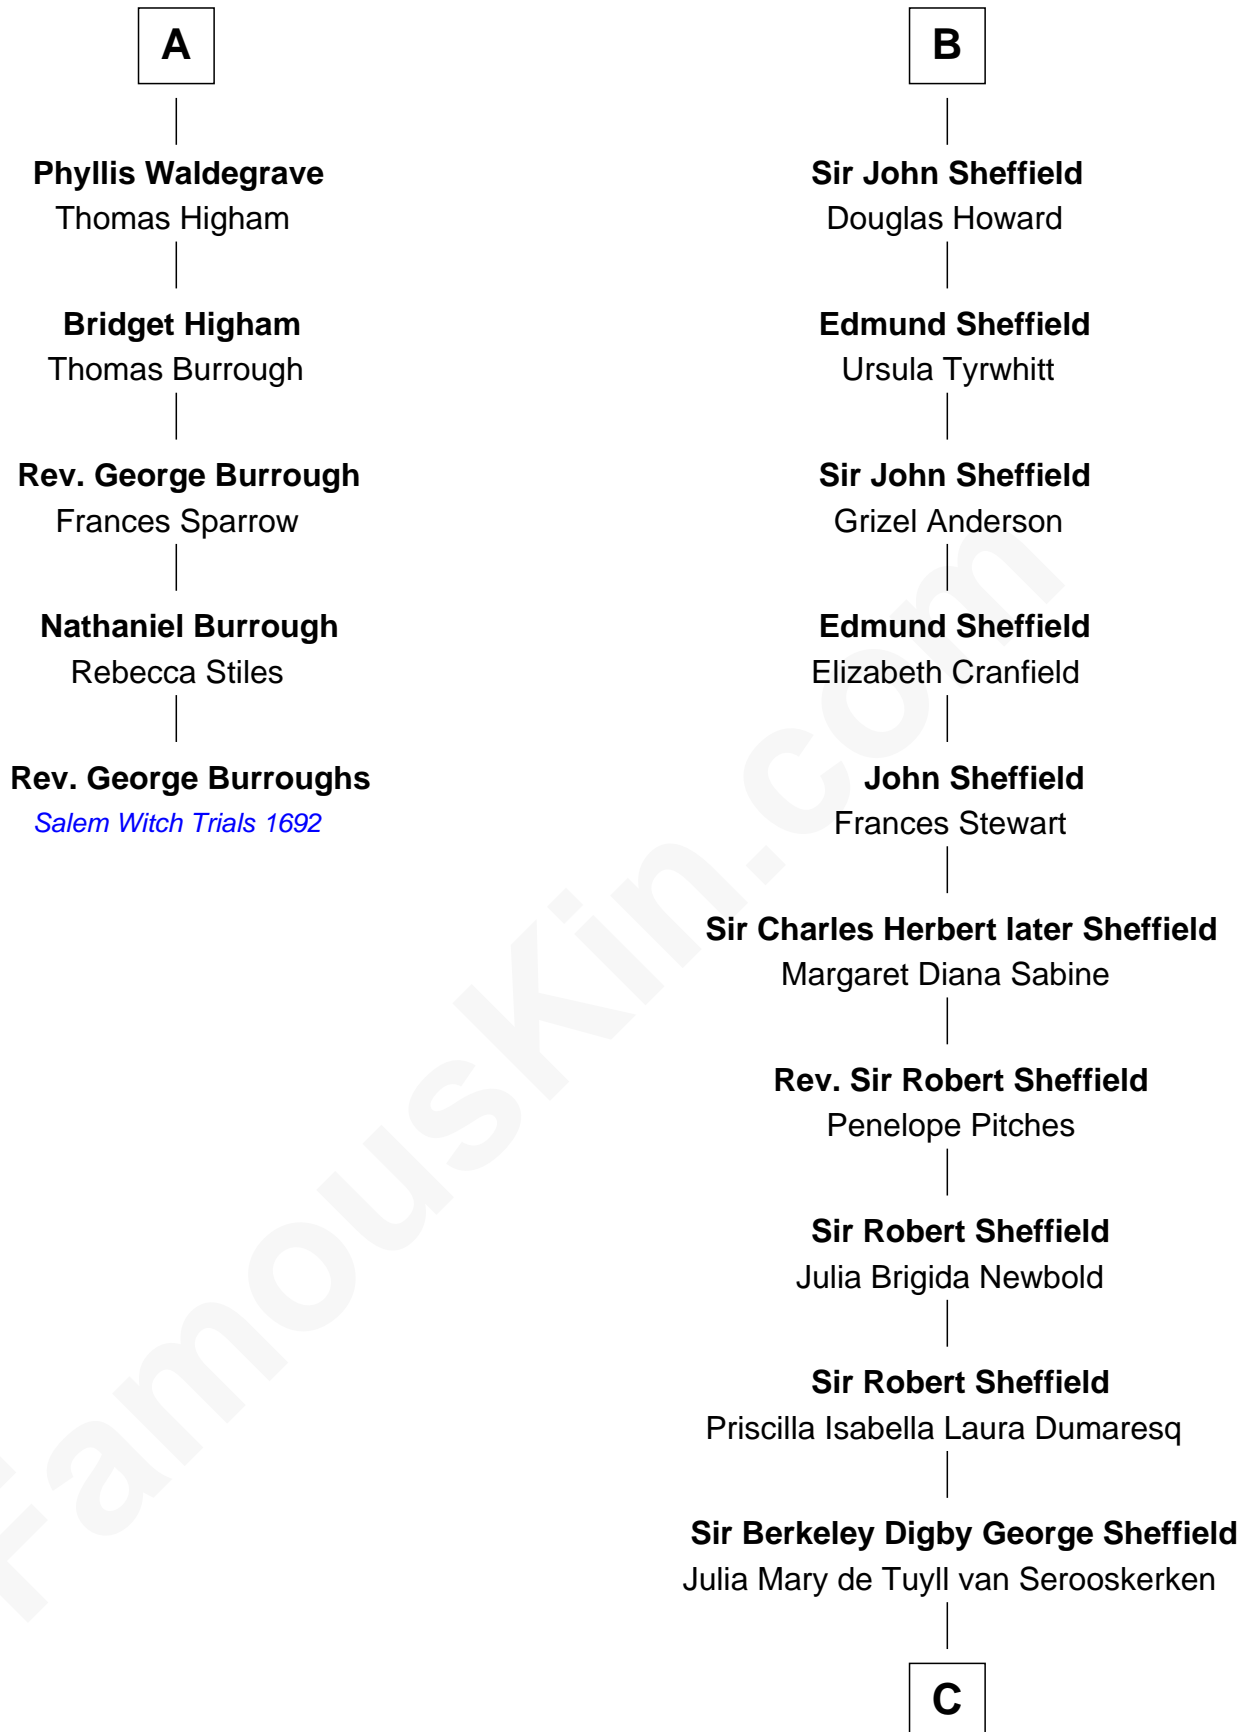

FamousKin.com

Relationship Chart of

Rev. George Burroughs

Executed for Witchcraft, Salem 1692

11th cousin 9 times removed of

Cara Delevingne

Fashion Model and Movie Actress

Bartholomew de Badlesmere

Margaret de Clare

Margaret de Badlesmere

Sir John de Tibetot

Sir Robert de Tibetot

Margaret Deincourt

Elizabeth de Tibetot

Sir Philip le Despencer

Margery Despencer

Sir Roger Wentworth

Henry Wentworth

Elizabeth Howard

Margery Wentworth

Sir William Waldegrave

George Waldegrave

Anne Drury

A

John de Vere

Alice Colbroke

John de Vere

Elizabeth Trussel

Anne de Vere

Edmund Sheffield

B

C