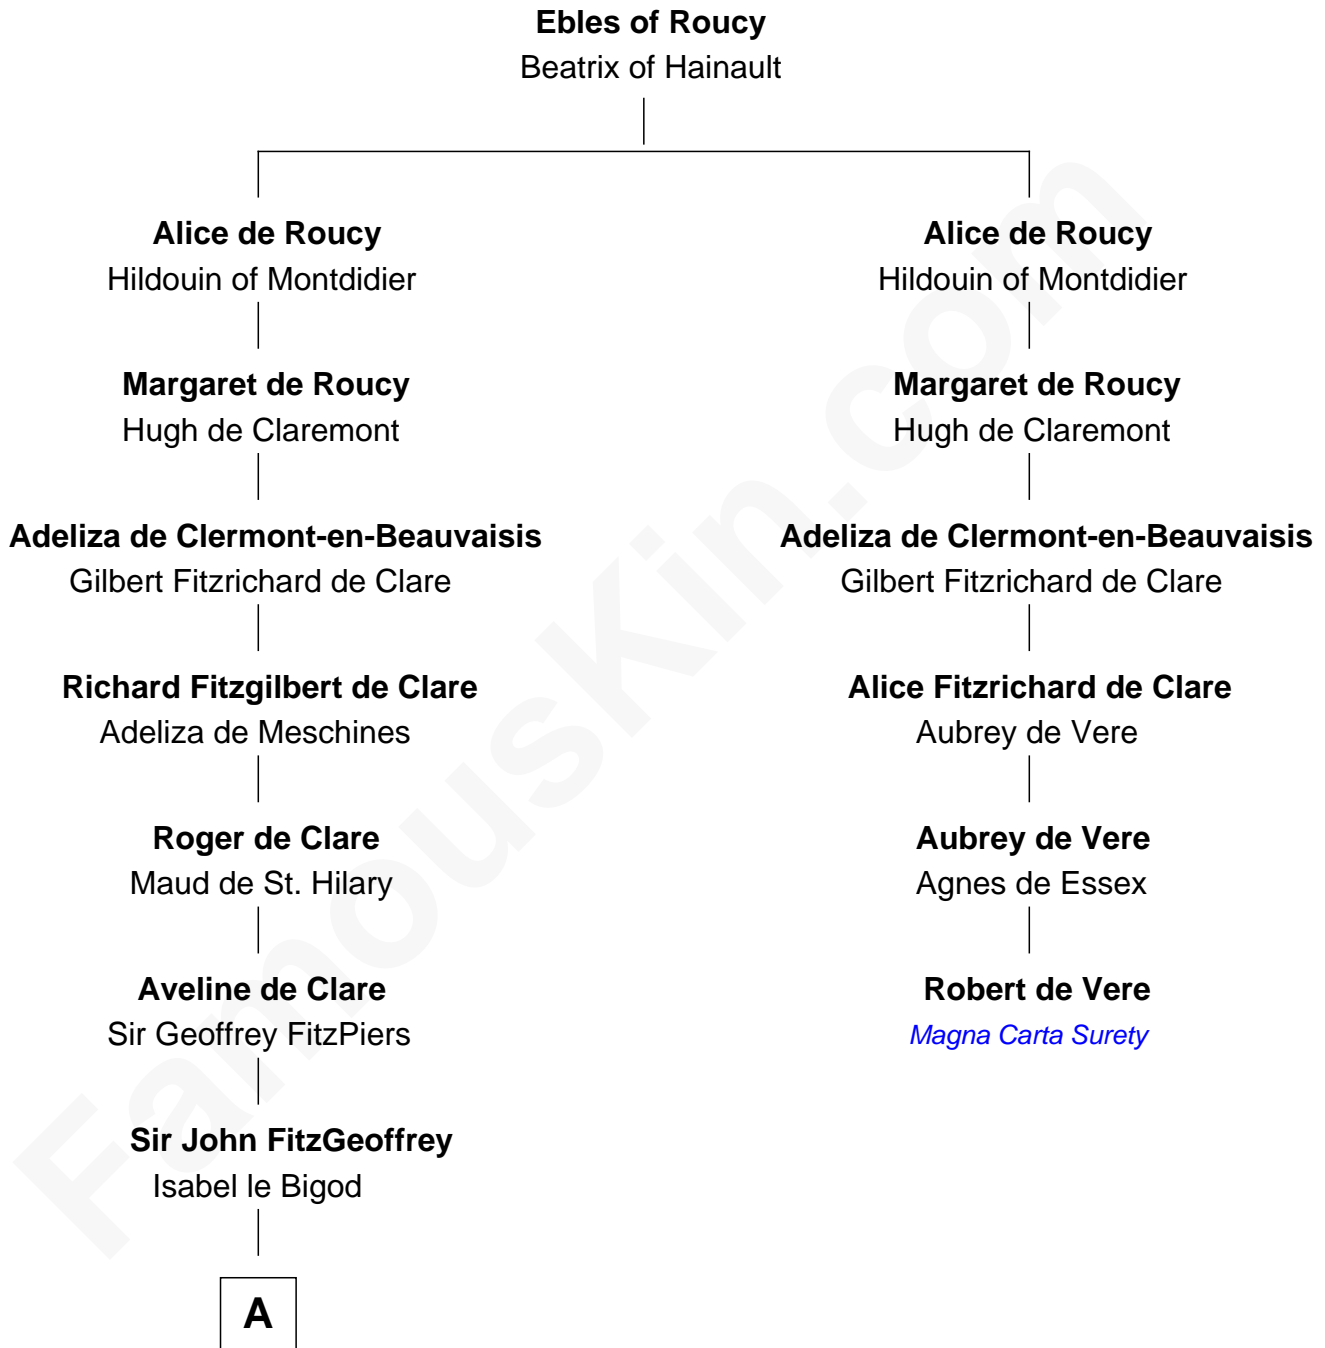

FamousKin.com

Relationship Chart of

Rev. George Burroughs

Executed for Witchcraft, Salem 1692

5th cousin 16 times removed of

Robert de Vere

Magna Carta Surety

A

Maud FitzJohn

William de Beauchamp

Isabella de Beauchamp

Sir Hugh le Despencer

Sir Philip le Despencer

Margaret de Goushill

Sir Philip le Despencer

Joan de Cobham