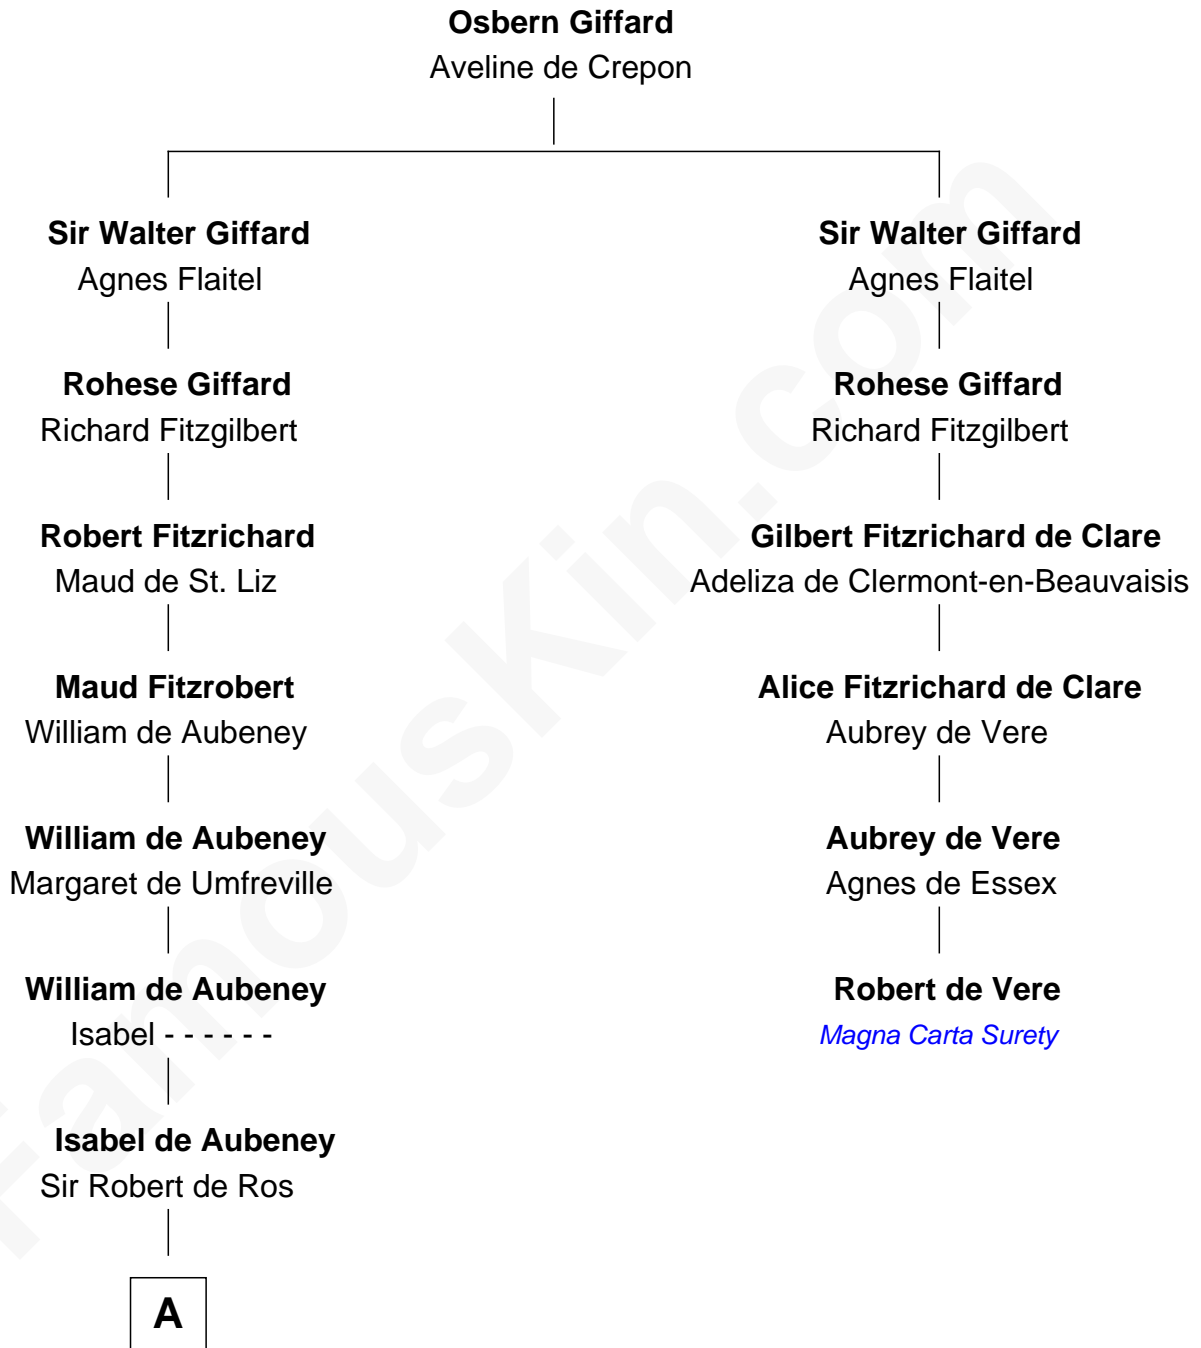

FamousKin.com

Relationship Chart of

Rev. George Burroughs

Executed for Witchcraft, Salem 1692

5th cousin 15 times removed of

Robert de Vere

Magna Carta Surety

A

William de Ros

Maude de Vaux

Agnes de Ros

Pain de Tibetot

Sir John de Tibetot

Margaret de Badlesmere

Sir Robert de Tibetot

Margaret Deincourt