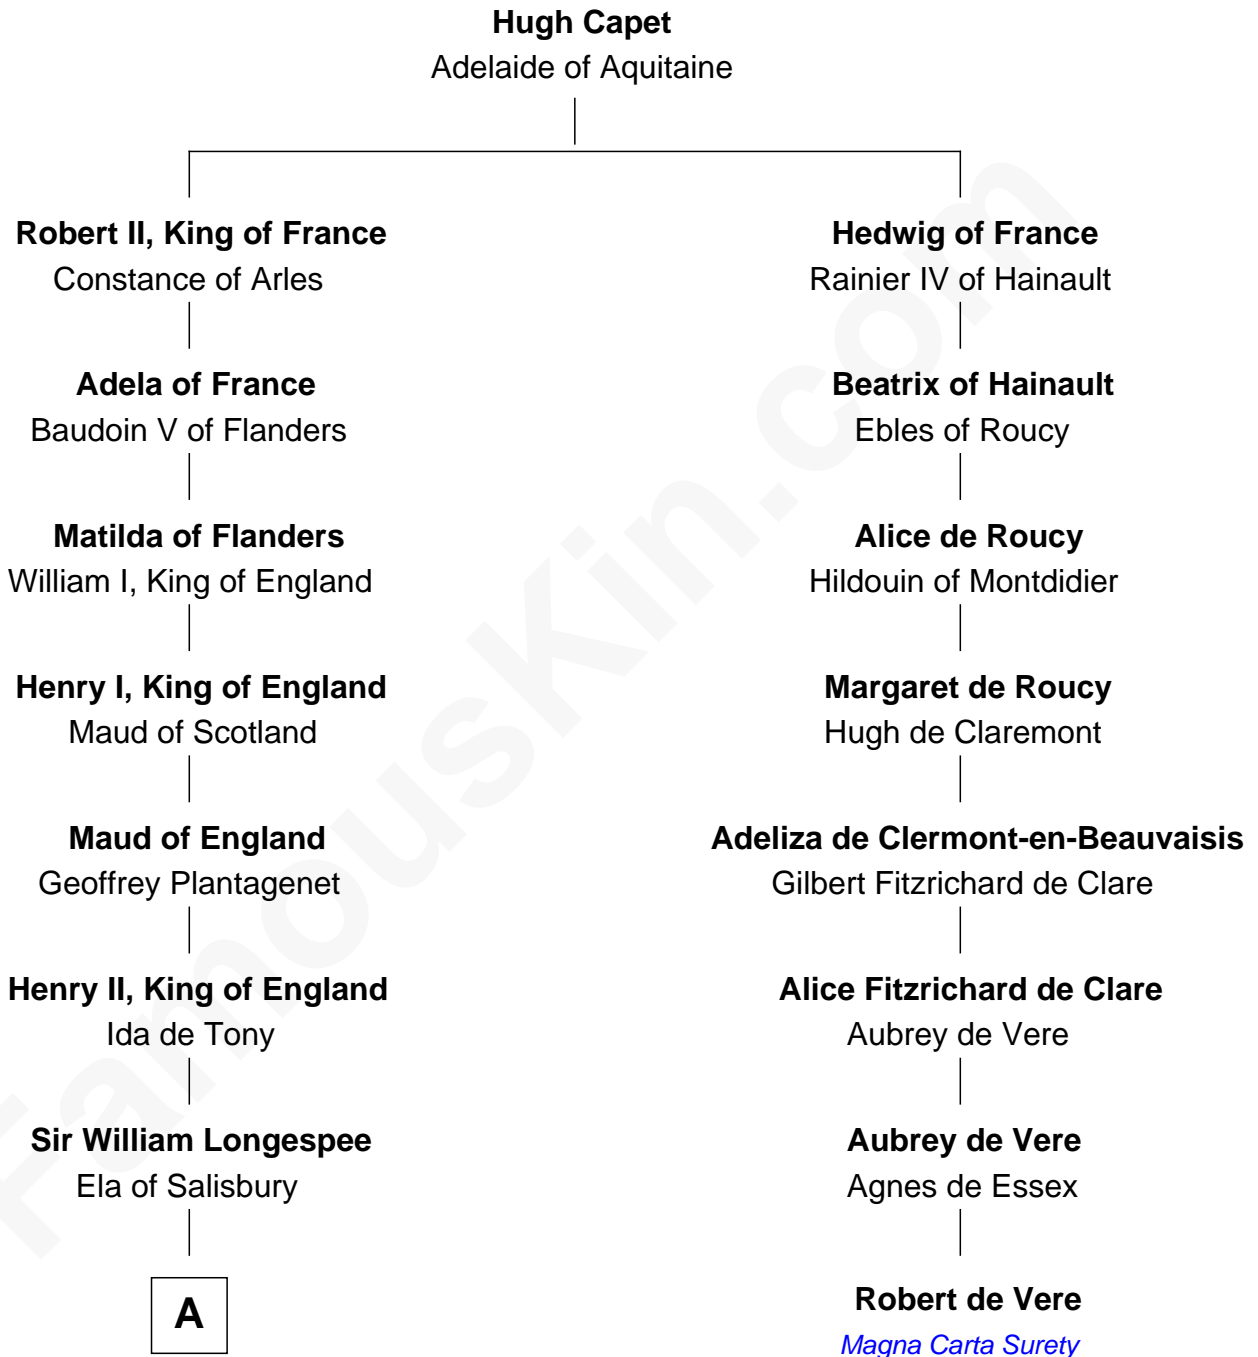

FamousKin.com

Relationship Chart of

Rev. George Burroughs

Executed for Witchcraft, Salem 1692

7th cousin 14 times removed of

Robert de Vere

Magna Carta Surety

B

Rev. George Burroughs

Salem Witch Trials 1692

FamousKin.com