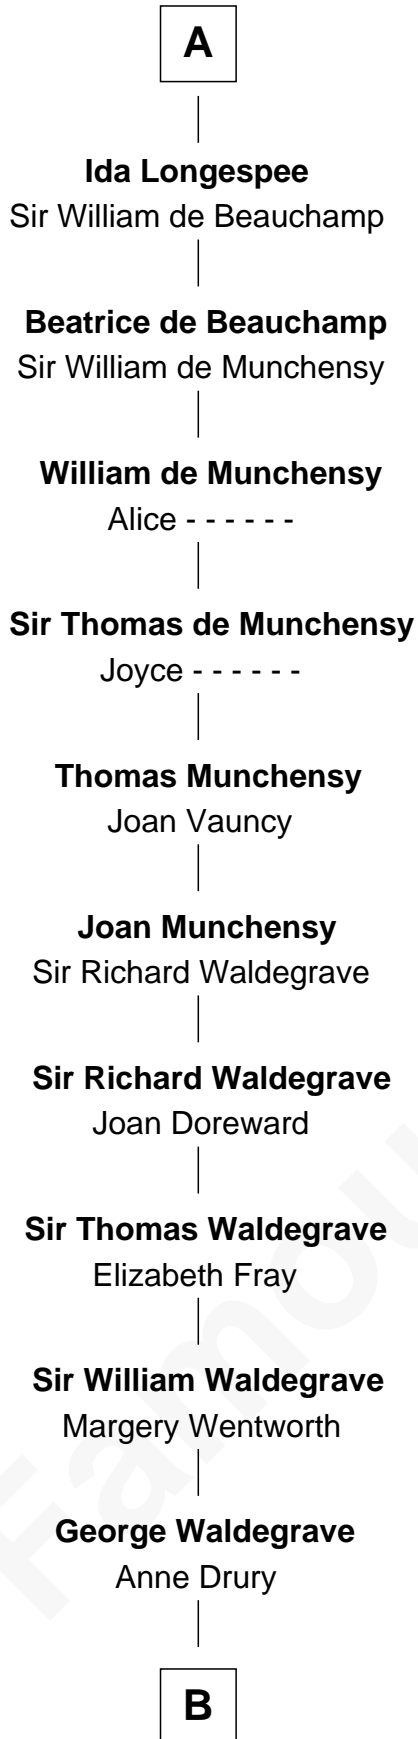

FamousKin.com

Relationship Chart of

Rev. George Burroughs

Executed for Witchcraft, Salem 1692

7th cousin 14 times removed of

Robert de Vere

Magna Carta Surety

B

Phyllis Waldegrave

Thomas Higham

Bridget Higham

Thomas Burrough

Rev. George Burrough

Frances Sparrow

Nathaniel Burrough

Rebecca Stiles

Rev. George Burroughs

Salem Witch Trials 1692

FamousKin.com