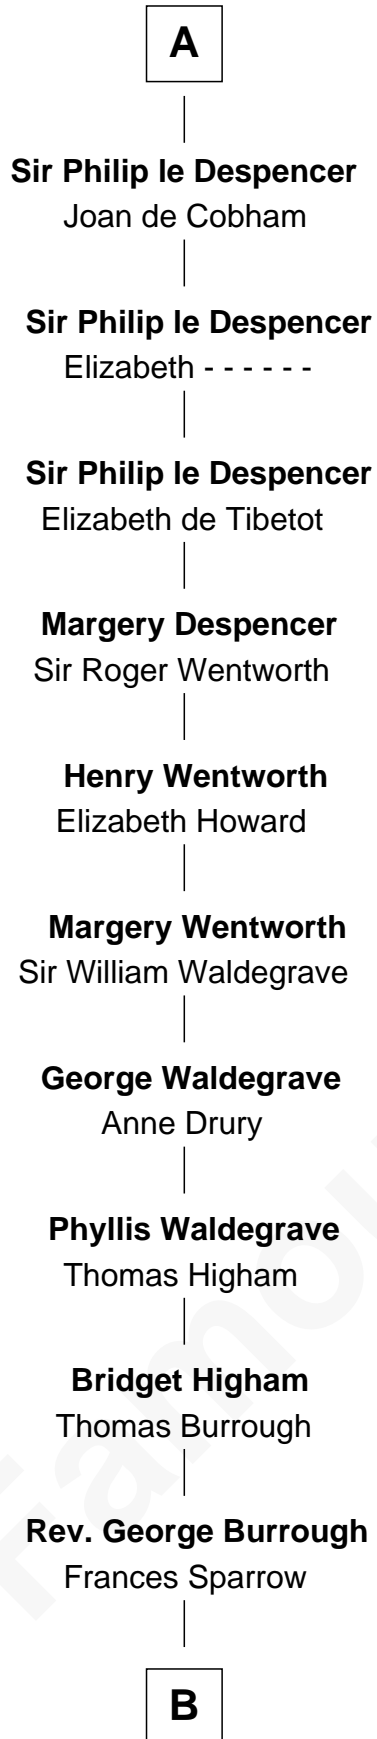

FamousKin.com

Relationship Chart of

Rev. George Burroughs

Executed for Witchcraft, Salem 1692

1st cousin 17 times removed of

Robert de Vere

Magna Carta Surety

B

—
Nathaniel Burrough

Rebecca Stiles

—
Rev. George Burroughs

Salem Witch Trials 1692

FamousKin.com