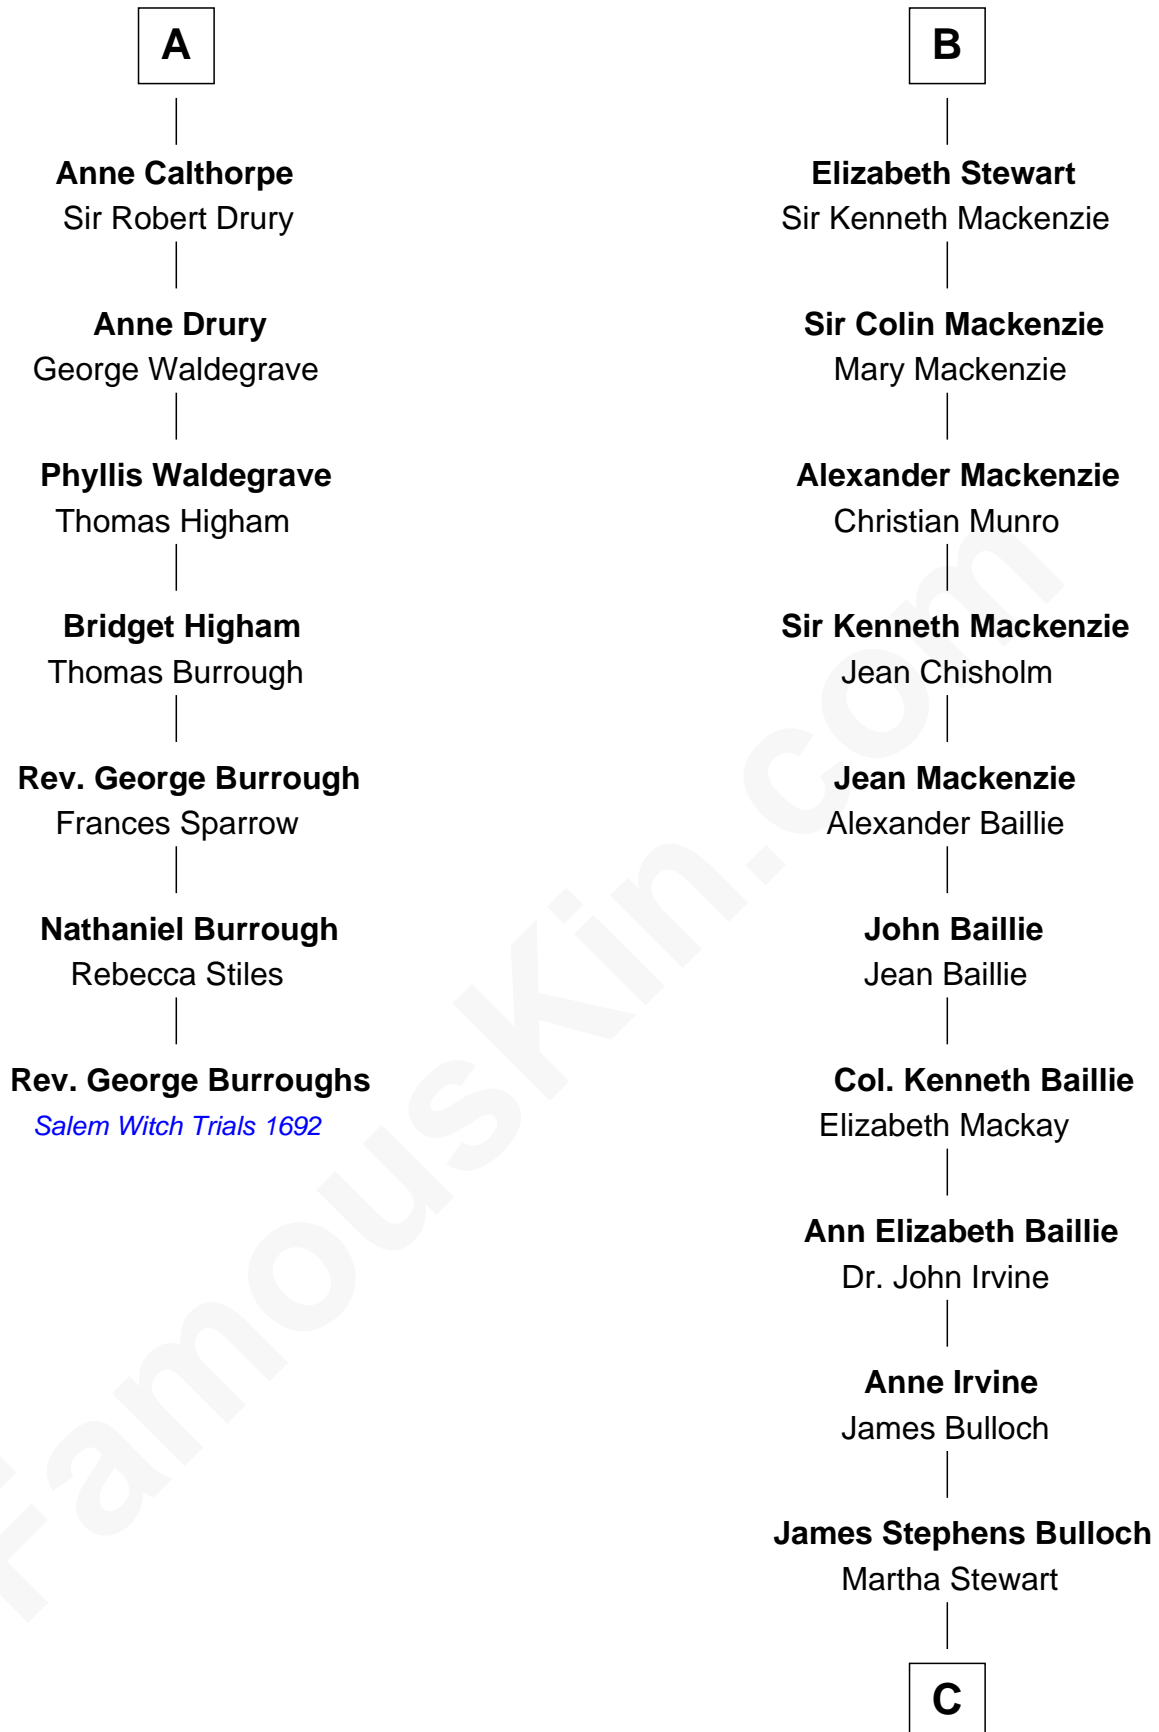

FamousKin.com

Relationship Chart of

Rev. George Burroughs

Executed for Witchcraft, Salem 1692

13th cousin 6 times removed of

Eleanor Roosevelt

First Lady of President Franklin D. Roosevelt

King Edward I
Eleanor of Castile

Joan of Acre
Sir Gilbert de Clare

Elizabeth de Clare
Roger D'Amory

Elizabeth D'Amory
Sir John Bardolf

William Bardolf
Agnes Poynings

Cecilia Bardolf
Sir Brian Stapleton

Sir Miles Stapleton
Katherine de la Pole

Elizabeth Stapleton
Sir William Calthorpe

A

Edward II, King of England
Isabella of France

Edward III, King of England
Philippa of Hainault

John of Gaunt
Katherine Roet

Sir John Beaufort
Margaret de Holand

Joan Beaufort
Sir James Stewart

John Stewart
Eleanor Sinclair

John Stewart
Janet Campbell

B

C

—
Martha Bulloch
Theodore Roosevelt

—
Elliott Roosevelt
Anna Rebecca Hall

—
Eleanor Roosevelt
First Lady of Franklin Roosevelt

FamousKin.com