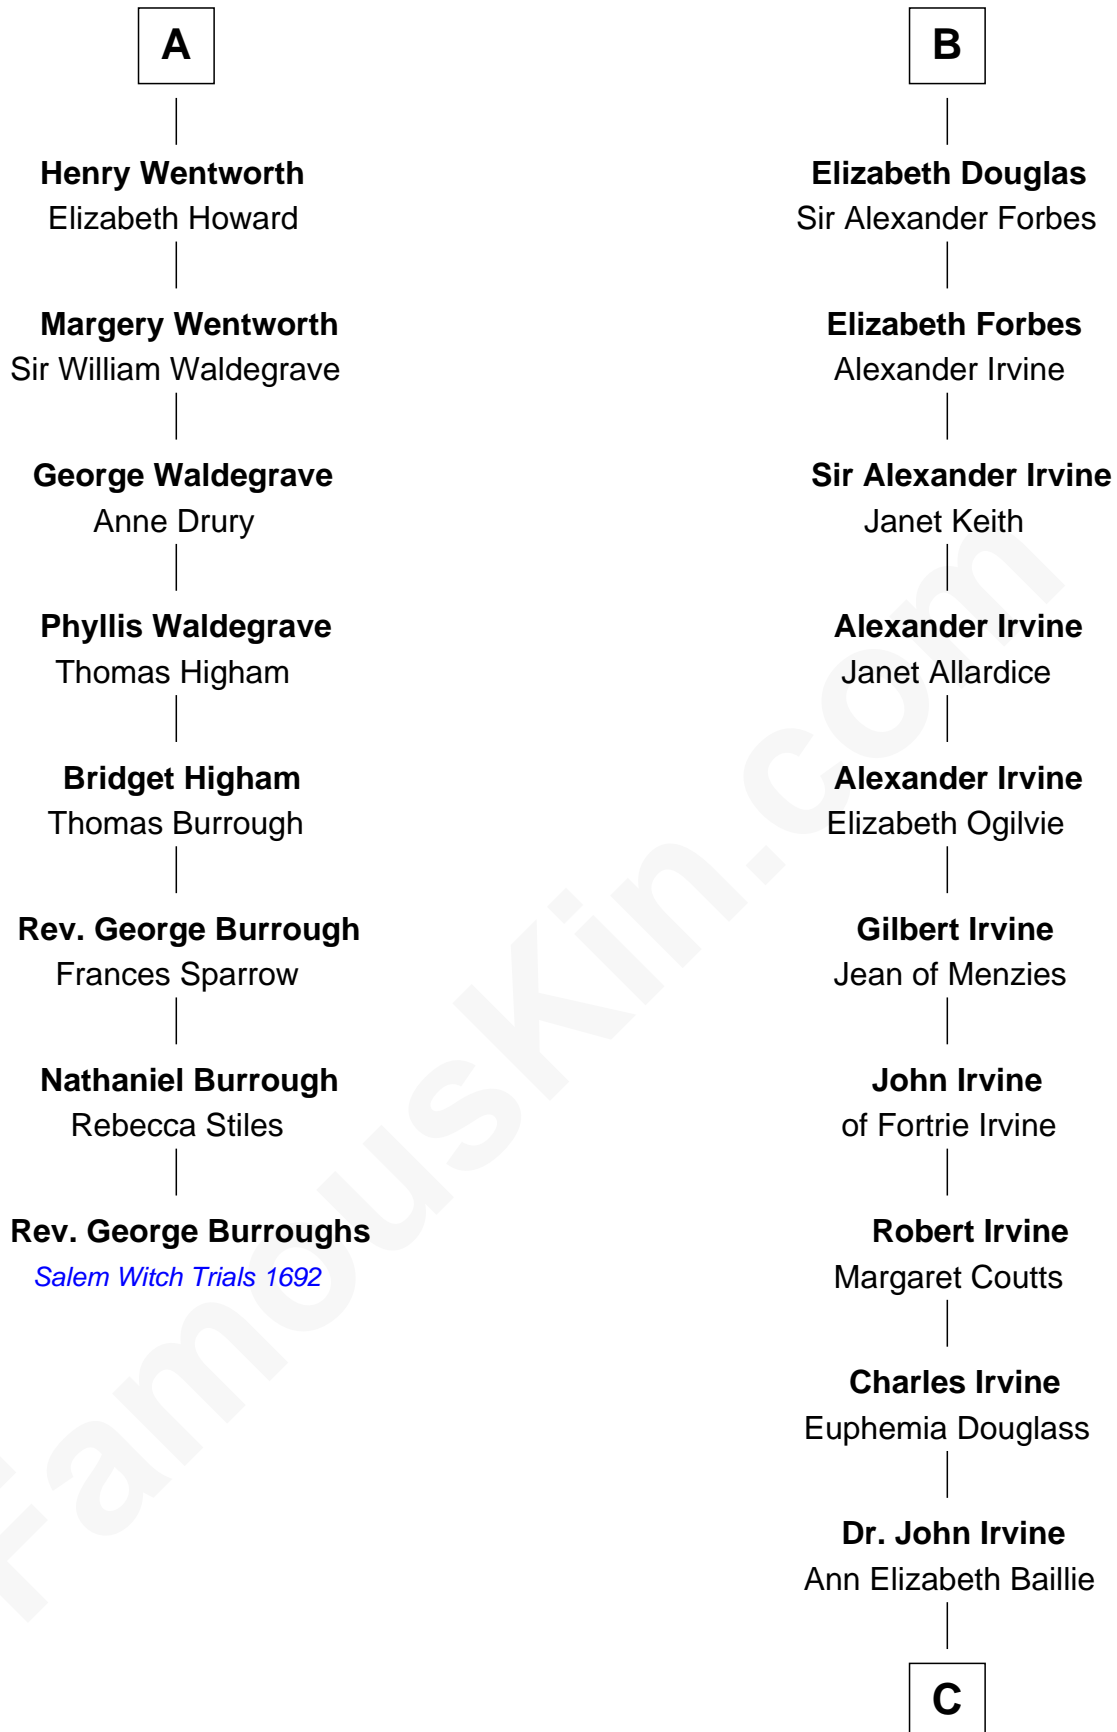

FamousKin.com

Relationship Chart of

Rev. George Burroughs

Executed for Witchcraft, Salem 1692

14th cousin 7 times removed of

Eleanor Roosevelt

First Lady of President Franklin D. Roosevelt

C

Anne Irvine

James Bulloch

James Stephens Bulloch

Martha Stewart

Martha Bulloch

Theodore Roosevelt

Elliott Roosevelt

Anna Rebecca Hall