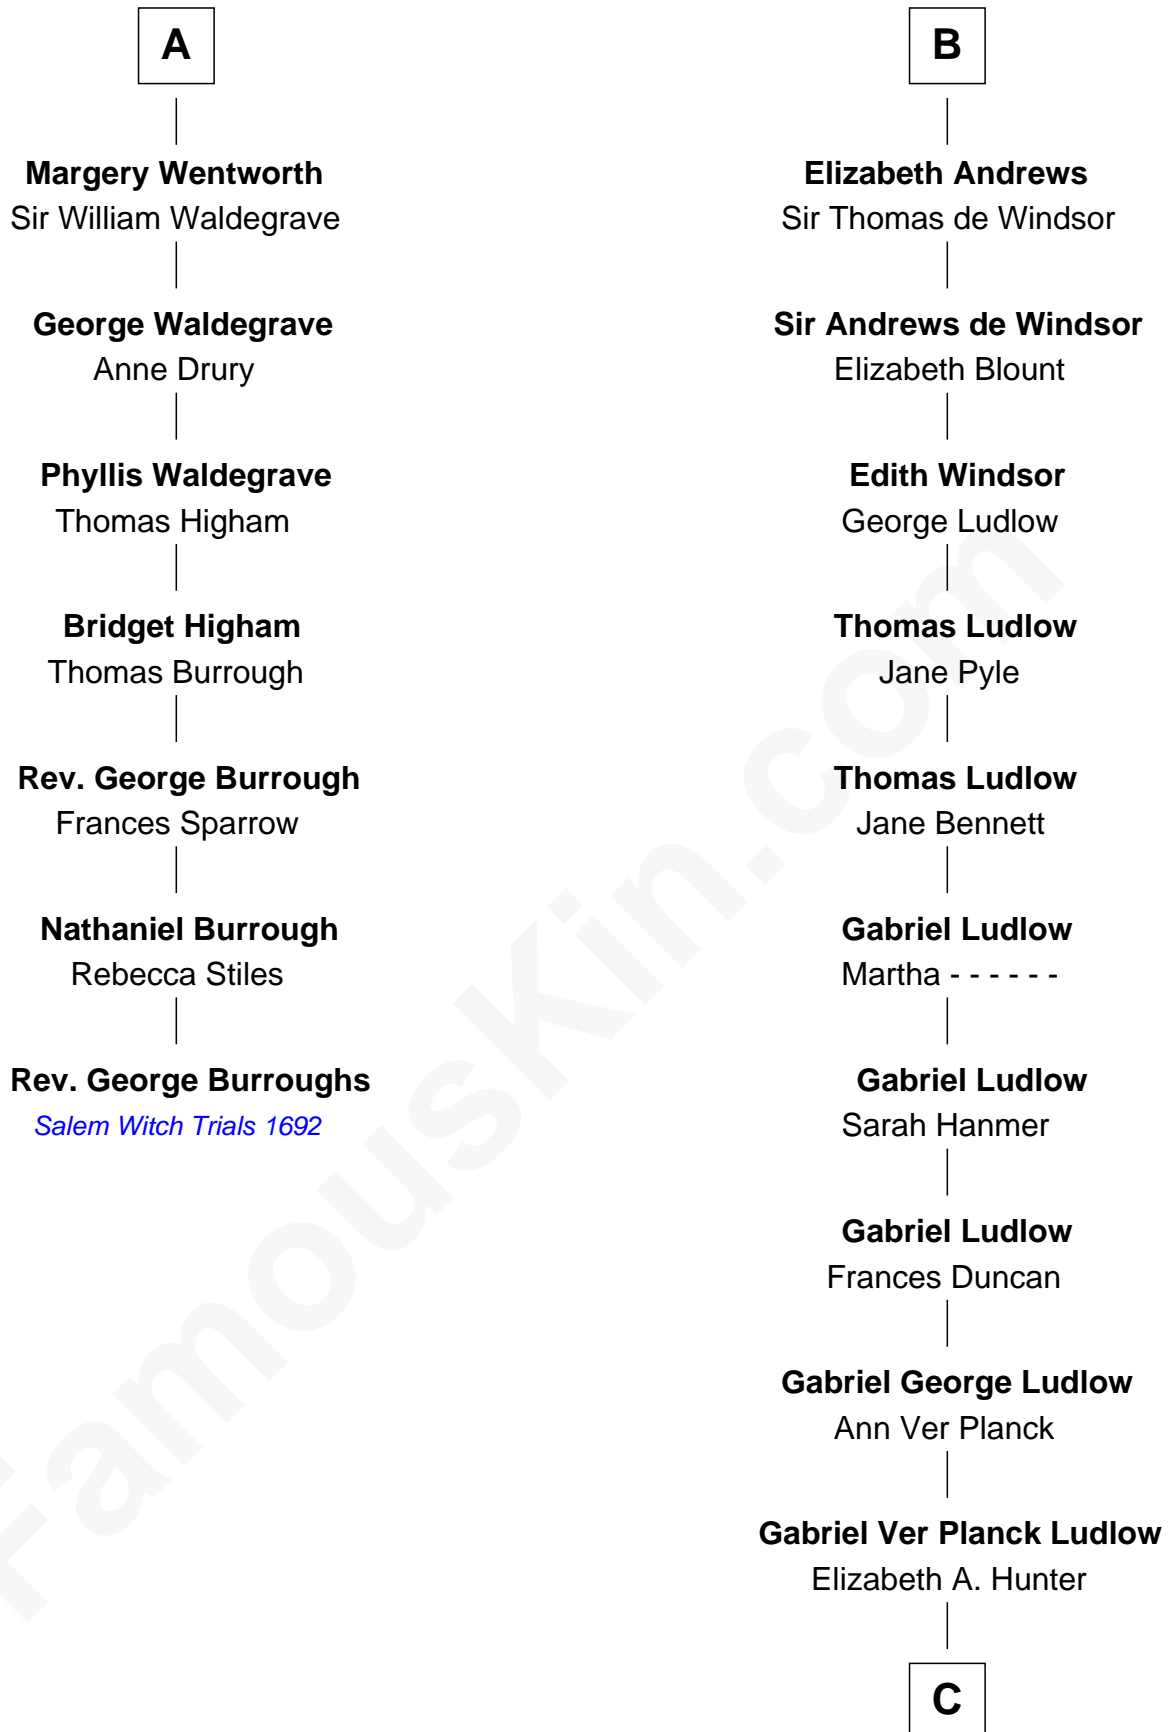

FamousKin.com

Relationship Chart of

Rev. George Burroughs

Executed for Witchcraft, Salem 1692

13th cousin 7 times removed of

Eleanor Roosevelt

First Lady of President Franklin D. Roosevelt

Sir Hugh le Despencer

Elizabeth - - - - -

Sir Philip le Despencer

Elizabeth de Tibetot

Margery Despencer

Sir Roger Wentworth

Henry Wentworth

Elizabeth Howard

A

Sir Hugh Luttrell

Catherine de Beaumont

Elizabeth Luttrell

John Stratton

Elizabeth Stratton

John Andrews

B

C

Dr. Edward Hunter Ludlow

Elizabeth Livingston

Mary Livingston Ludlow

Valentine Gill Hall

Anna Rebecca Hall

Elliott Roosevelt

Eleanor Roosevelt

First Lady of Franklin Roosevelt