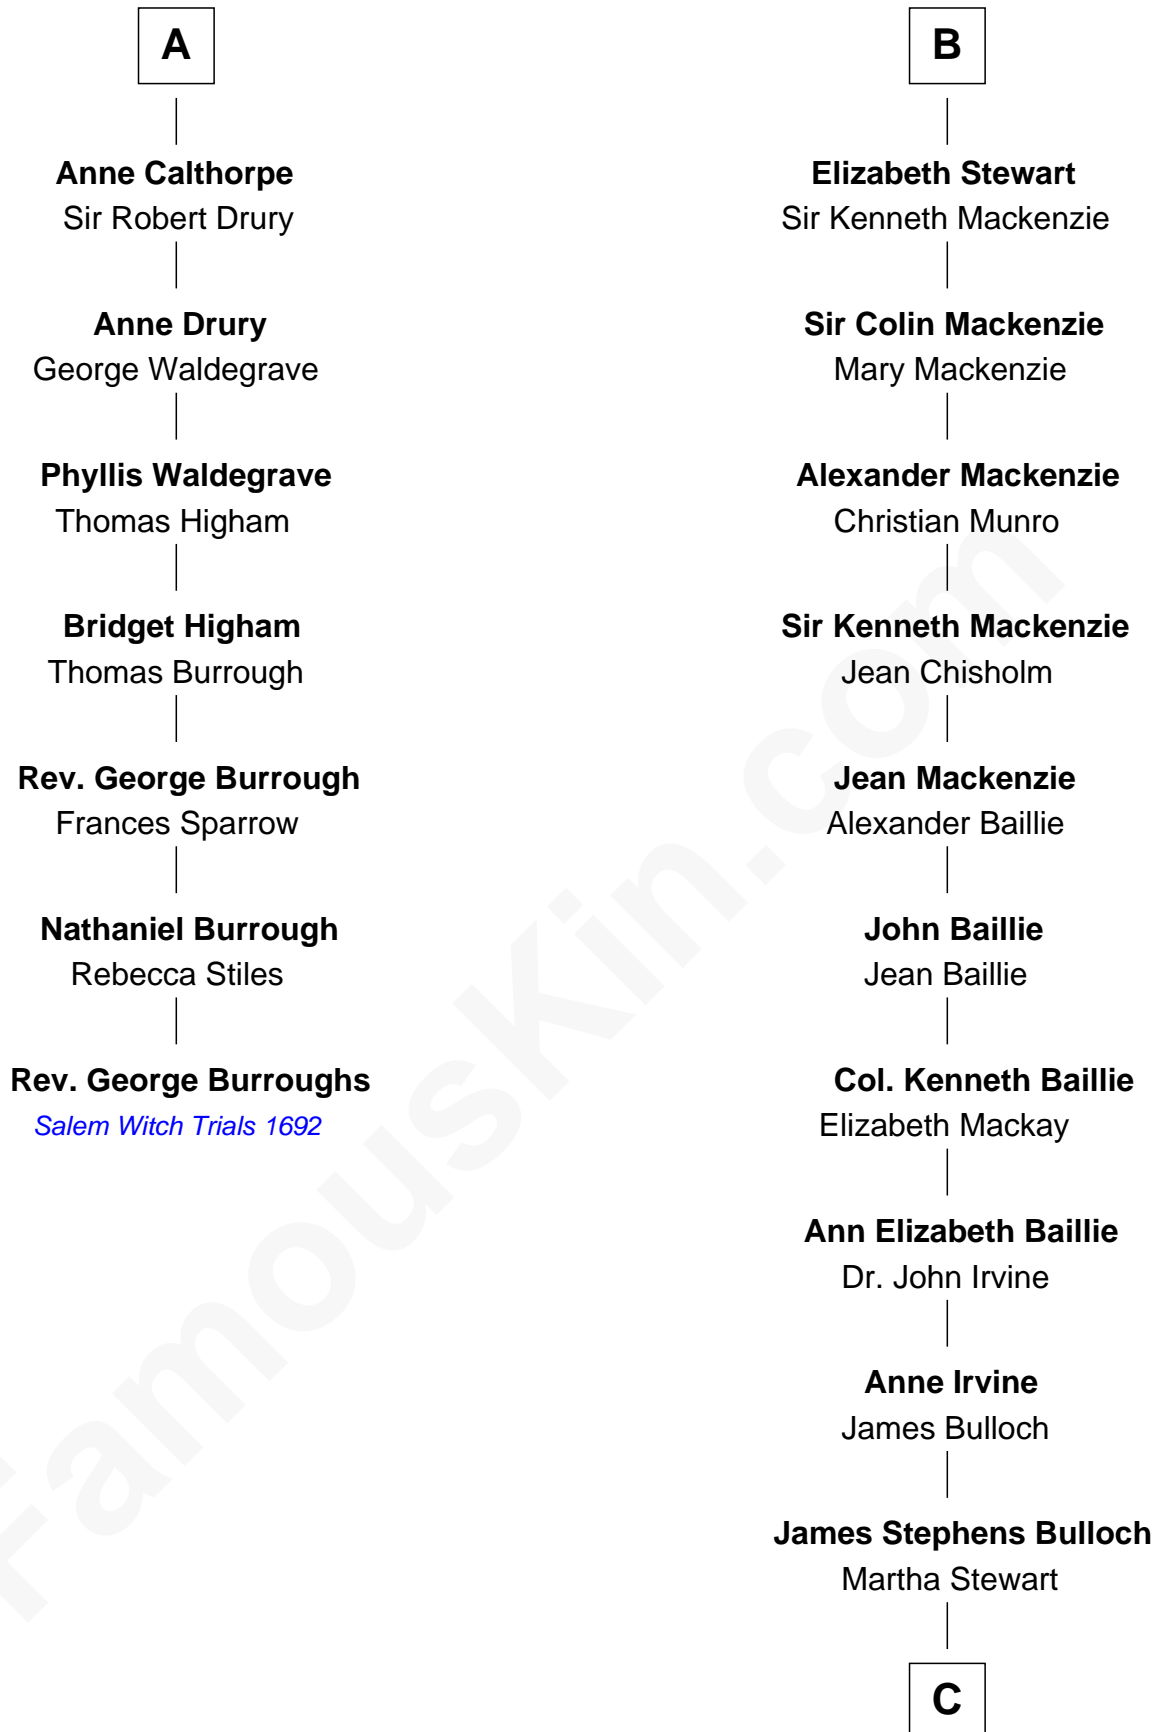

### Theodore Roosevelt

*26th U.S. President*

**King Edward I**  
Eleanor of Castile

**Joan of Acre**  
Sir Gilbert de Clare

**Elizabeth de Clare**  
Roger D'Amory

**Elizabeth D'Amory**  
Sir John Bardolf

**William Bardolf**  
Agnes Poynings

**Cecilia Bardolf**  
Sir Brian Stapleton

**Sir Miles Stapleton**  
Katherine de la Pole

**Elizabeth Stapleton**  
Sir William Calthorpe

**A**

**Edward II, King of England**  
Isabella of France

**Edward III, King of England**  
Philippa of Hainault

**John of Gaunt**  
Katherine Roet

**Sir John Beaufort**  
Margaret de Holand

**Joan Beaufort**  
Sir James Stewart

**John Stewart**  
Eleanor Sinclair

**John Stewart**  
Janet Campbell

**B**

**C**

**Martha Bulloch**  
Theodore Roosevelt

**Theodore Roosevelt**  
*26th U.S. President*

FamousKin.com