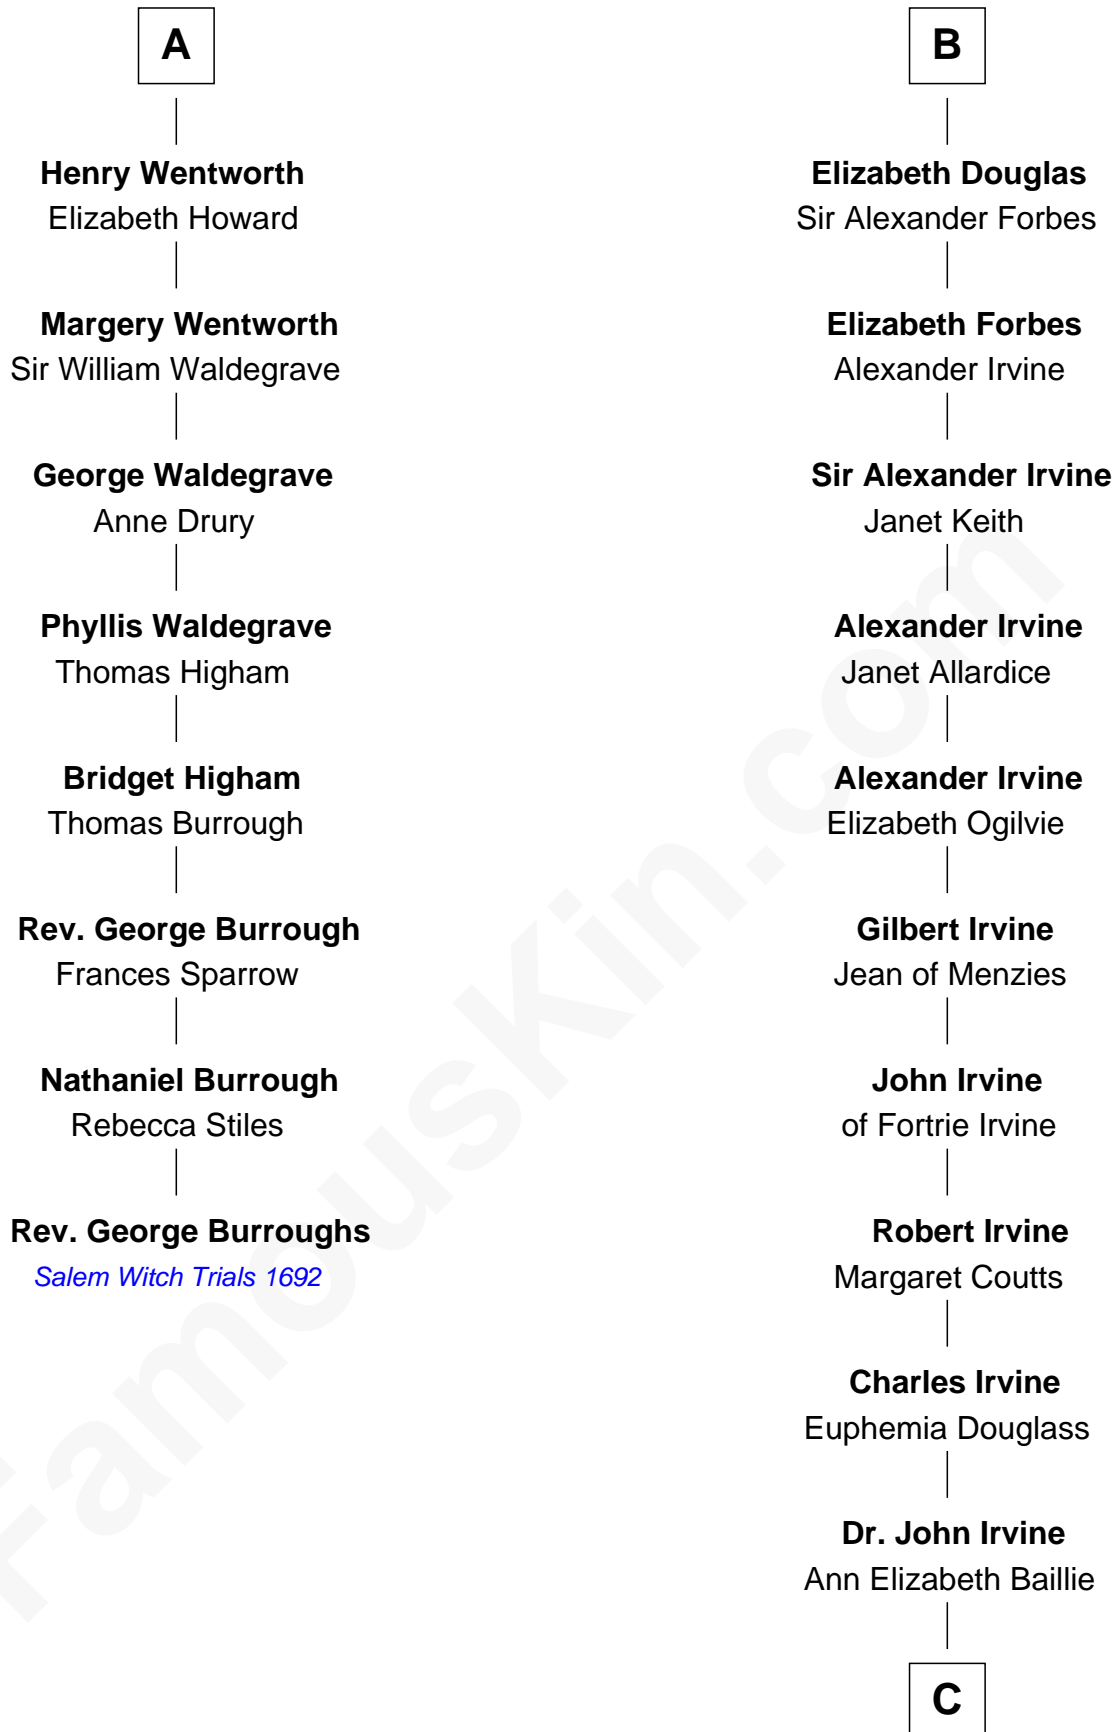

## Relationship Chart of

### Rev. George Burroughs

*Executed for Witchcraft, Salem 1692*

14th cousin 6 times removed of

### Theodore Roosevelt

*26th U.S. President*

**C**

**Anne Irvine**

James Bulloch

**James Stephens Bulloch**

Martha Stewart

**Martha Bulloch**