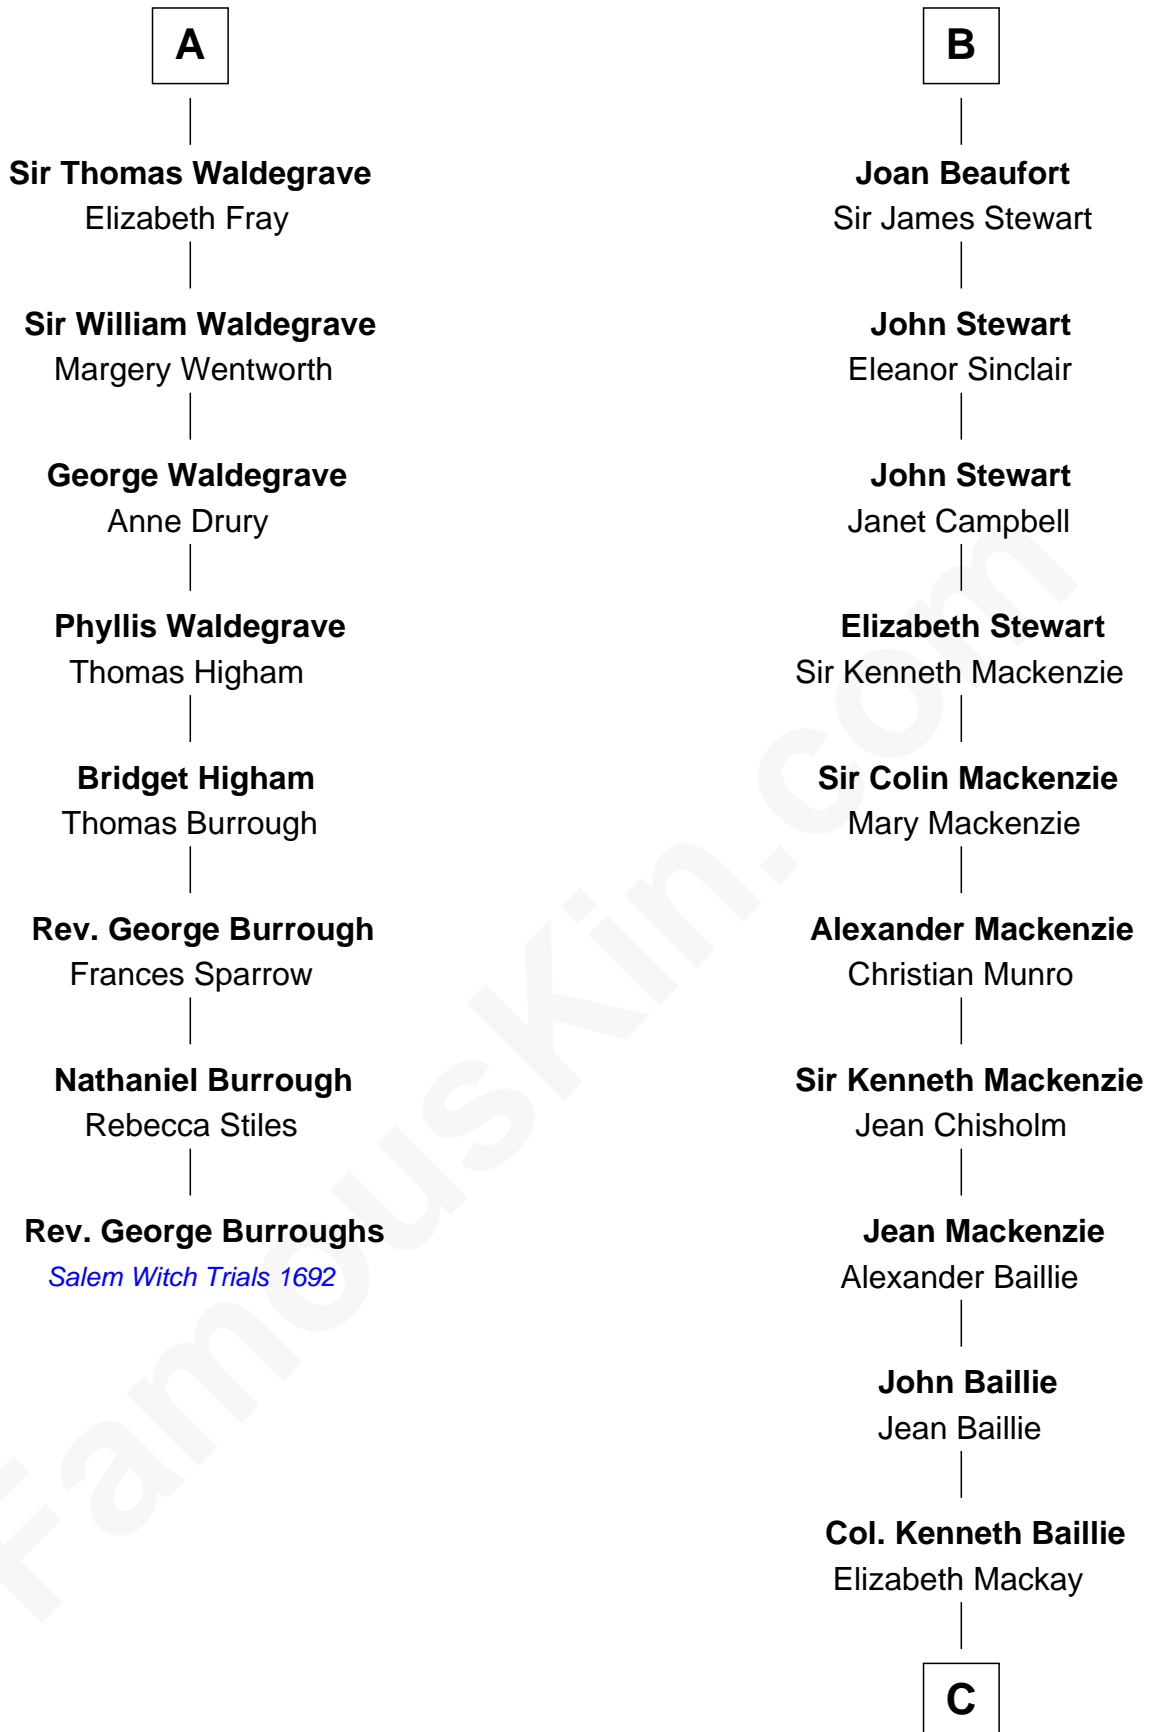

**FamousKin.com**  
**Relationship Chart of**  
**Rev. George Burroughs**

*Executed for Witchcraft, Salem 1692*

**14th cousin 7 times removed of**

**Theodore Roosevelt**  
*26th U.S. President*

**Sir William Longespee**  
 Ela of Salisbury

**C**

**Ann Elizabeth Baillie**

Dr. John Irvine

**Anne Irvine**

James Bulloch

**James Stephens Bulloch**

Martha Stewart

**Martha Bulloch**

Theodore Roosevelt

**Theodore Roosevelt**

*26th U.S. President*