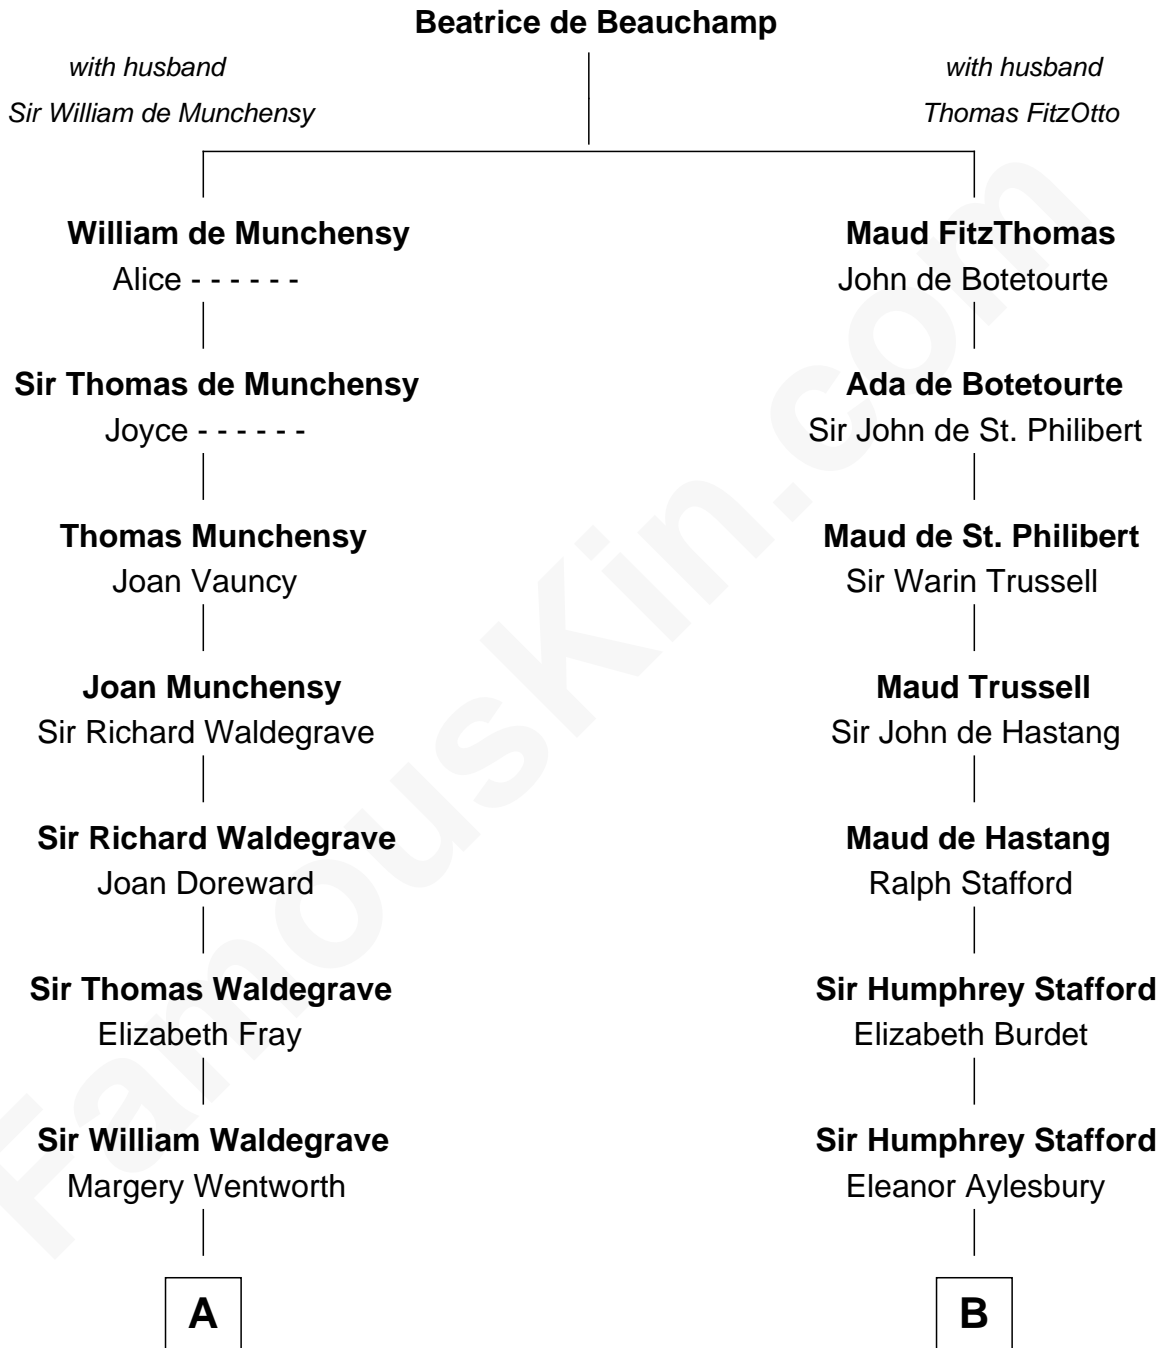

FamousKin.com

Relationship Chart of

Rev. George Burroughs

Executed for Witchcraft, Salem 1692

12th cousin 9 times removed of

Alice (Lee) Roosevelt

First Wife of President Theodore Roosevelt

C

Stephen Hathaway

Abigail Smith

Humphrey Hathaway

Abigail Smith

Alice Russell Hathaway

Elisha Haskell

Caroline Watts Haskell

George Cabot Lee

Alice (Lee) Roosevelt

Wife of President Theodore Roosevelt

FamousKin.com