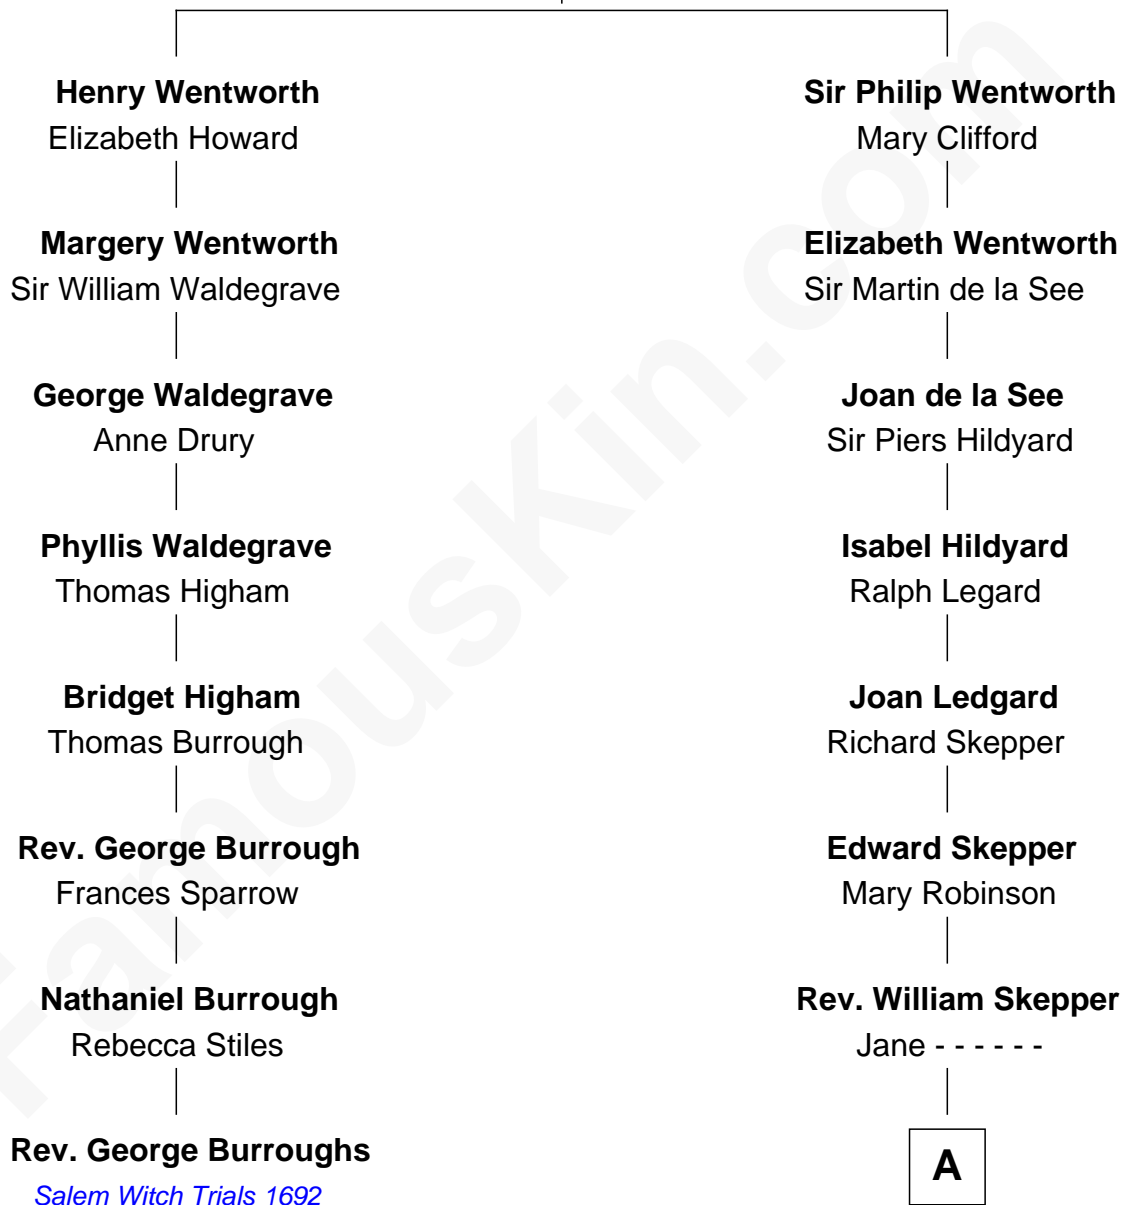

Sir Roger Wentworth

Margery Despencer